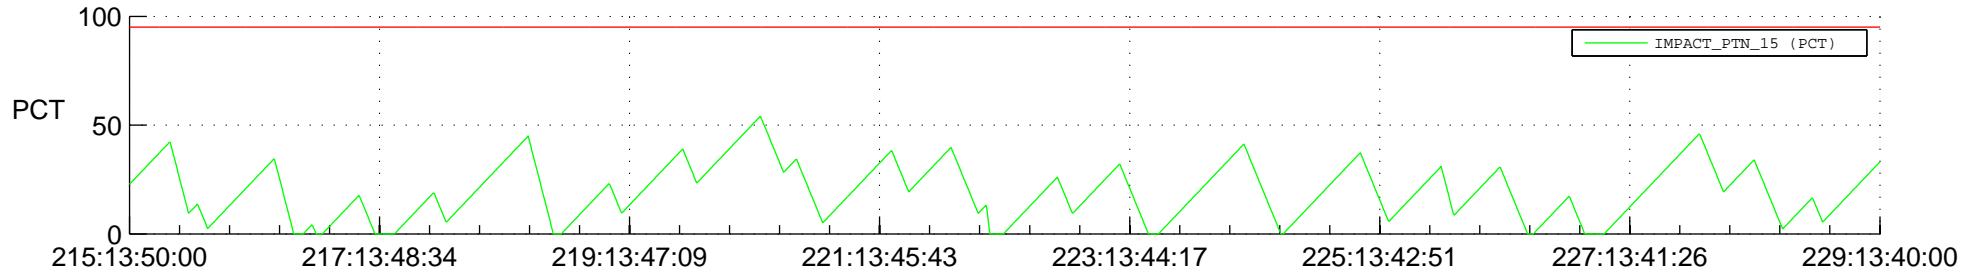

STEREO BEHIND SSR PCT Full Prediction

SWAVES_Percent_Full_Prediction

IMPACT_Percent_Full_Prediction

PLASTIC_Percent_Full_Prediction

Spacecraft_DownLink_Rate