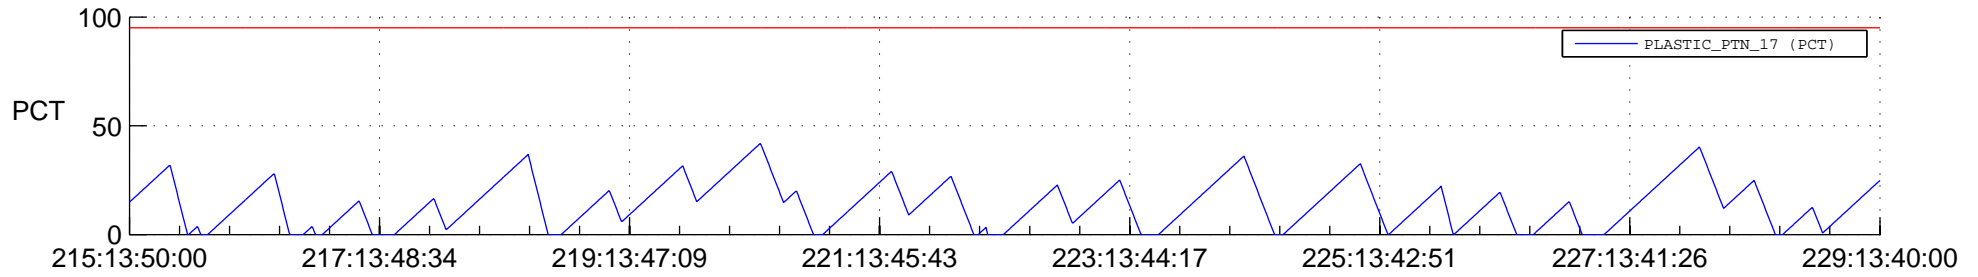

STEREO BEHIND SSR PCT Full Prediction

SWAVES_Percent_Full_Prediction

IMPACT_Percent_Full_Prediction

PLASTIC_Percent_Full_Prediction

Spacecraft_DownLink_Rate