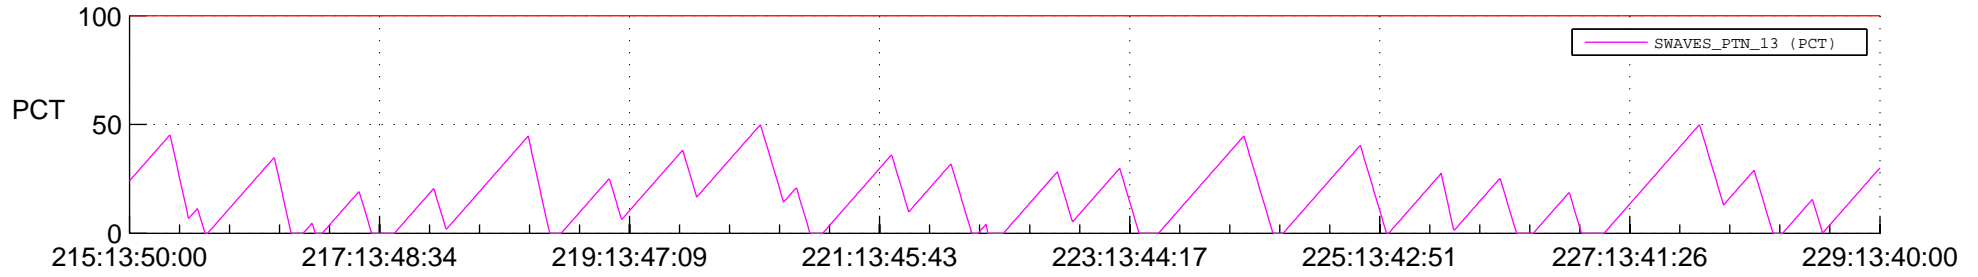

STEREO BEHIND SSR PCT Full Prediction

SWAVES_Percent_Full_Prediction

IMPACT_Percent_Full_Prediction

PLASTIC_Percent_Full_Prediction

Spacecraft_DownLink_Rate