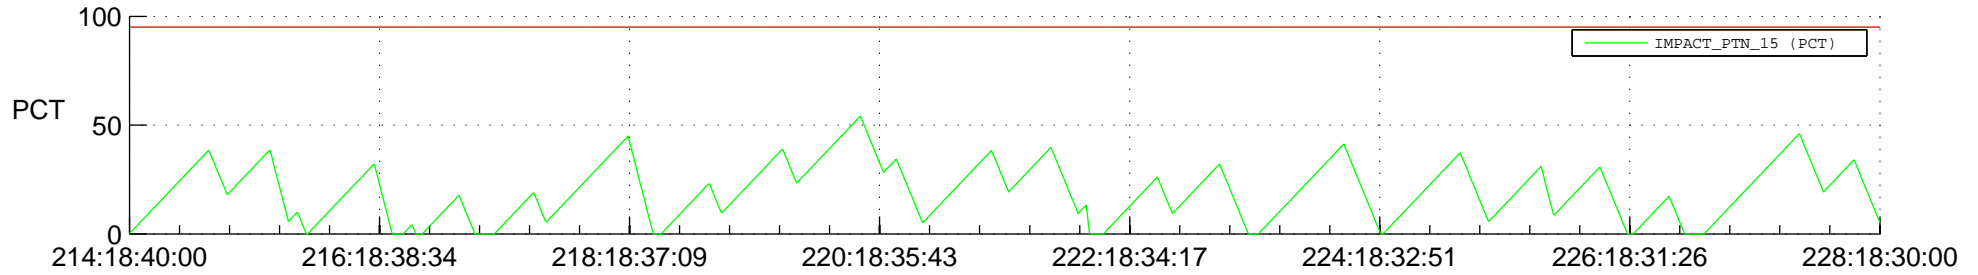

STEREO BEHIND SSR PCT Full Prediction

SWAVES_Percent_Full_Prediction

IMPACT_Percent_Full_Prediction

PLASTIC_Percent_Full_Prediction

Spacecraft_DownLink_Rate