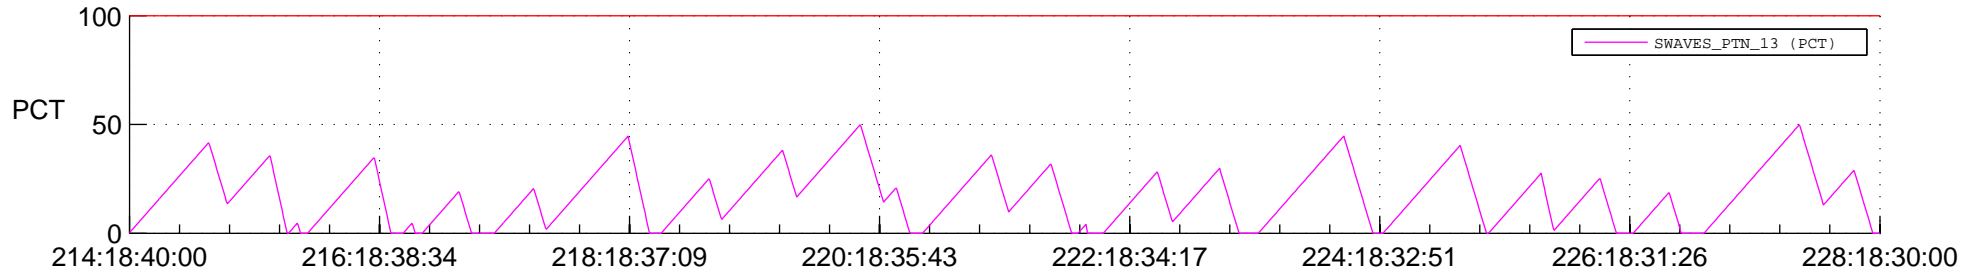

STEREO BEHIND SSR PCT Full Prediction

SWAVES_Percent_Full_Prediction

IMPACT_Percent_Full_Prediction

PLASTIC_Percent_Full_Prediction

Spacecraft_DownLink_Rate