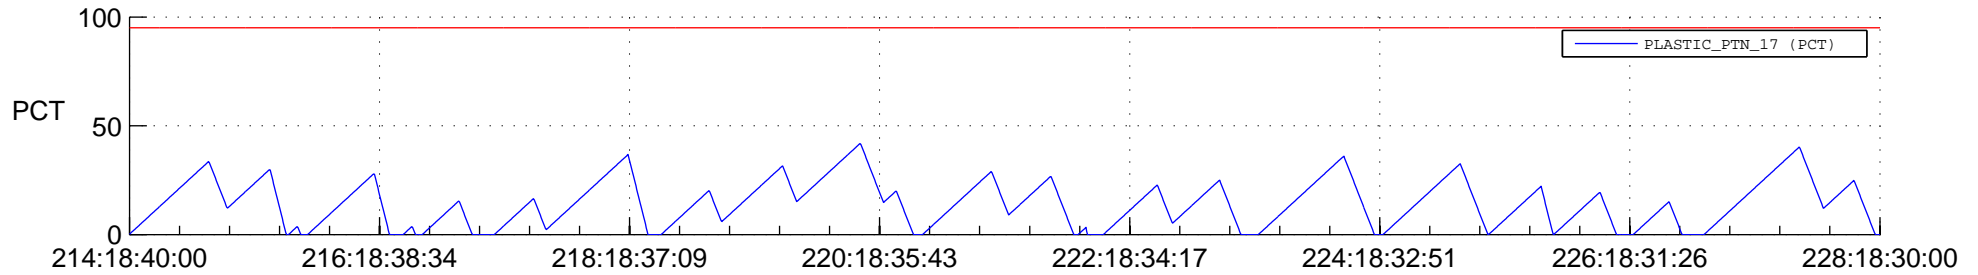

STEREO BEHIND SSR PCT Full Prediction

SWAVES_Percent_Full_Prediction

IMPACT_Percent_Full_Prediction

PLASTIC_Percent_Full_Prediction

Spacecraft_DownLink_Rate