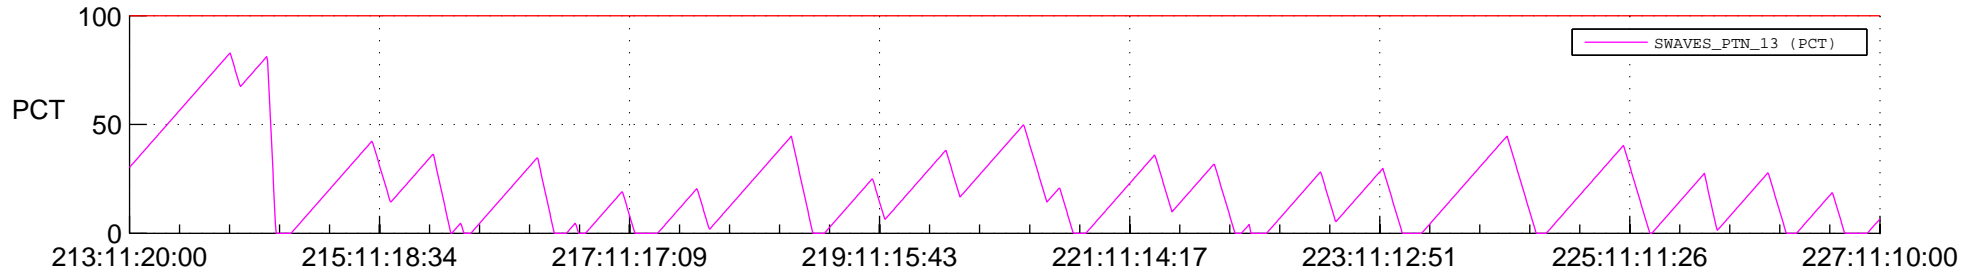

STEREO BEHIND SSR PCT Full Prediction

SWAVES_Percent_Full_Prediction

IMPACT_Percent_Full_Prediction

PLASTIC_Percent_Full_Prediction

Spacecraft_DownLink_Rate