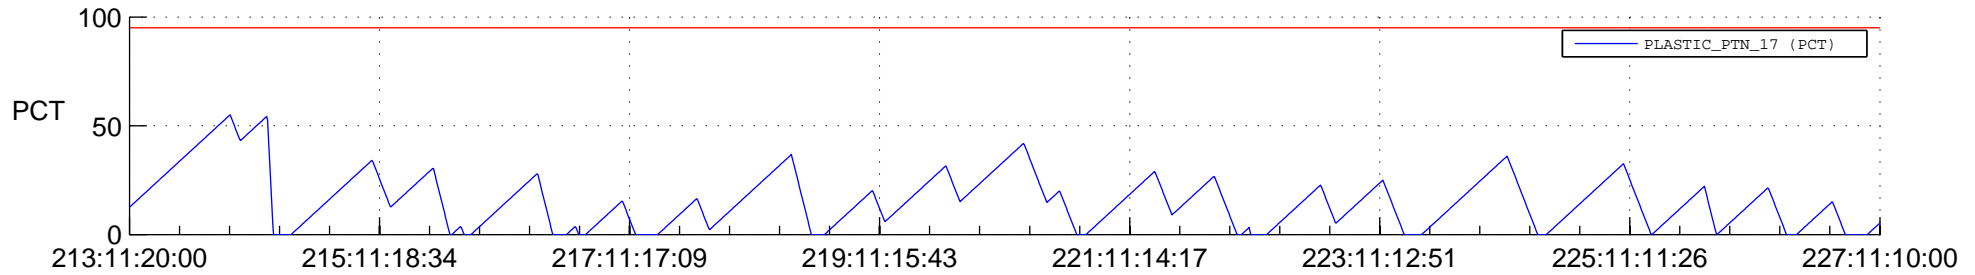

STEREO BEHIND SSR PCT Full Prediction

SWAVES_Percent_Full_Prediction

IMPACT_Percent_Full_Prediction

PLASTIC_Percent_Full_Prediction

Spacecraft_DownLink_Rate