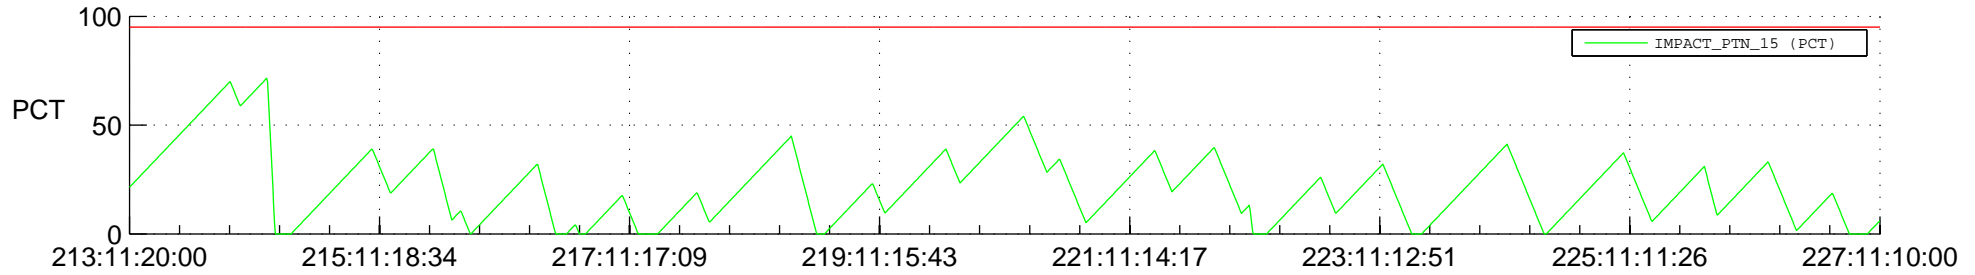

STEREO BEHIND SSR PCT Full Prediction

SWAVES_Percent_Full_Prediction

IMPACT_Percent_Full_Prediction

PLASTIC_Percent_Full_Prediction

Spacecraft_DownLink_Rate