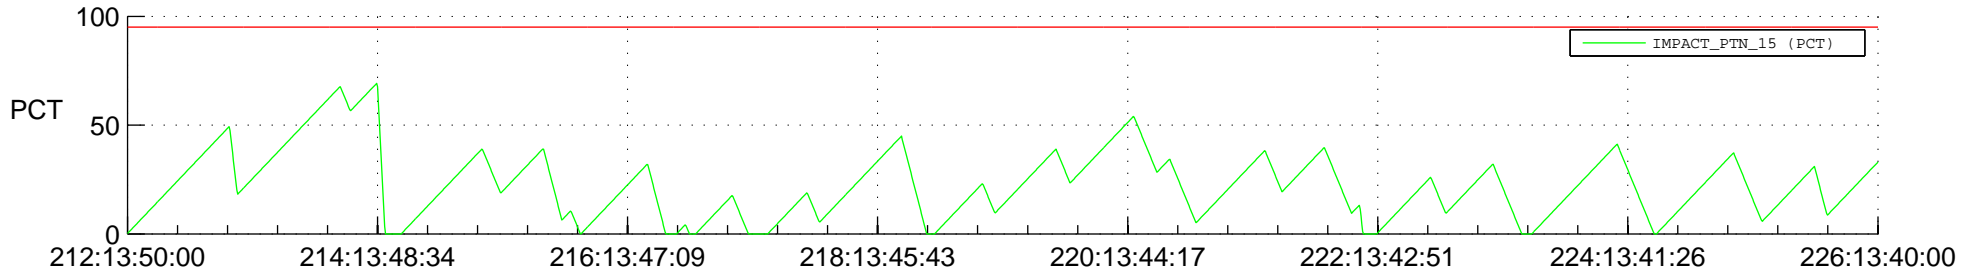

STEREO BEHIND SSR PCT Full Prediction

SWAVES_Percent_Full_Prediction

IMPACT_Percent_Full_Prediction

PLASTIC_Percent_Full_Prediction

Spacecraft_DownLink_Rate