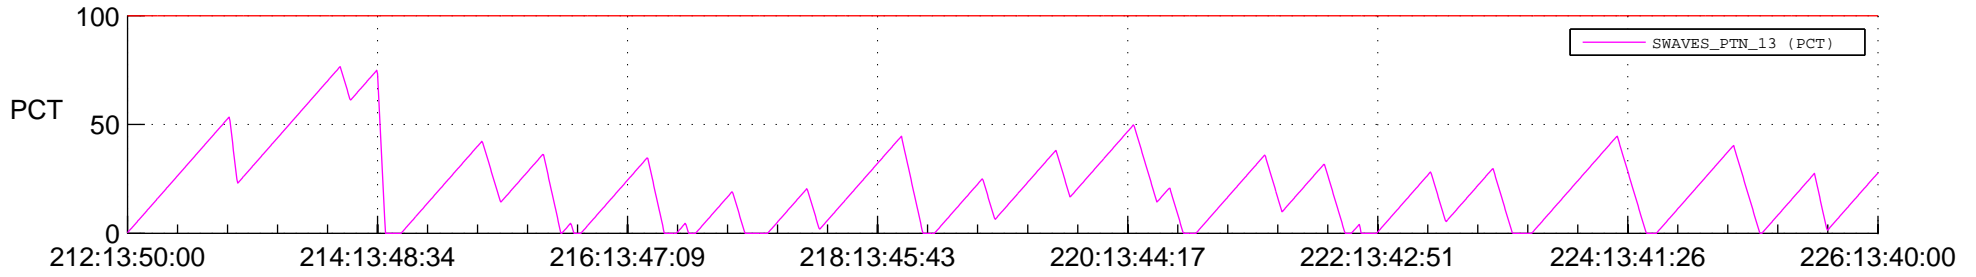

STEREO BEHIND SSR PCT Full Prediction

SWAVES_Percent_Full_Prediction

IMPACT_Percent_Full_Prediction

PLASTIC_Percent_Full_Prediction

Spacecraft_DownLink_Rate