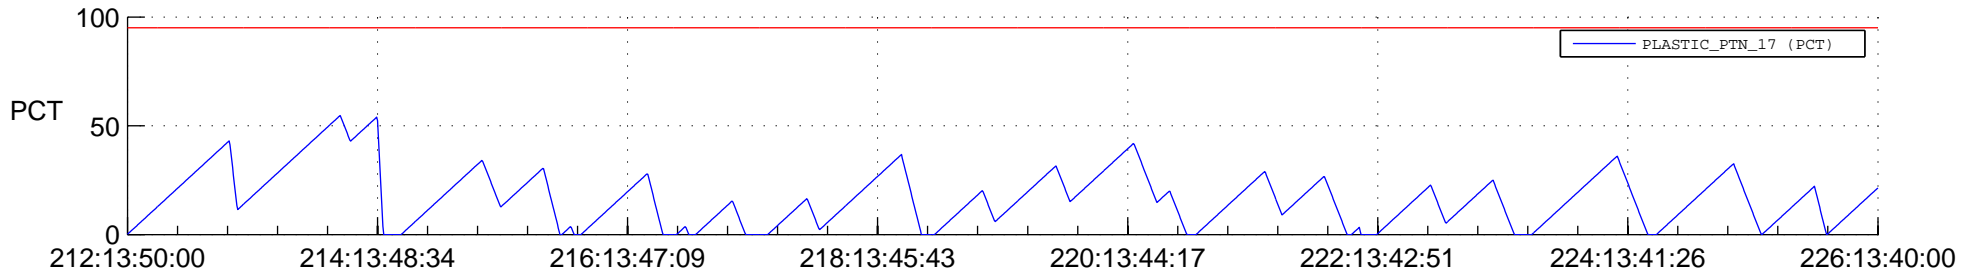

STEREO BEHIND SSR PCT Full Prediction

SWAVES_Percent_Full_Prediction

IMPACT_Percent_Full_Prediction

PLASTIC_Percent_Full_Prediction

Spacecraft_DownLink_Rate