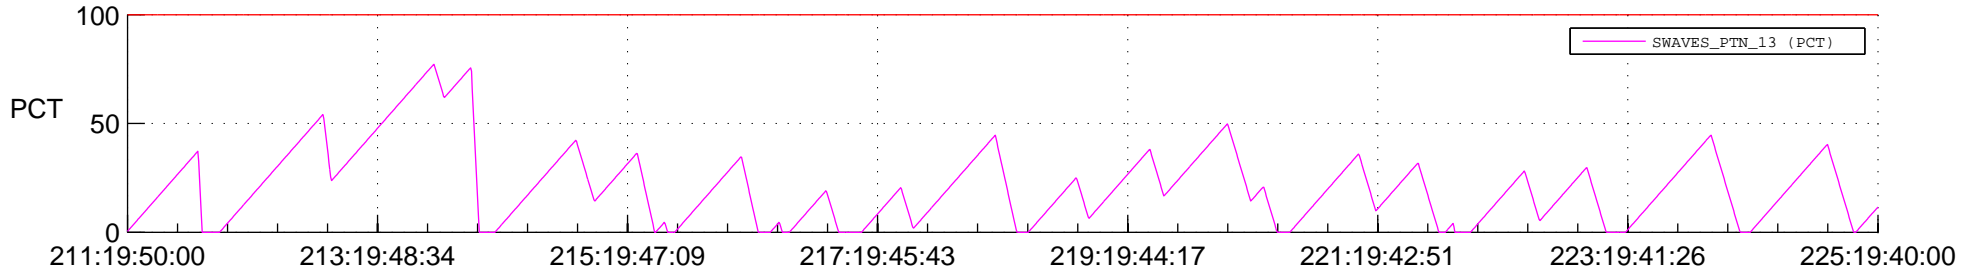

STEREO BEHIND SSR PCT Full Prediction

SWAVES_Percent_Full_Prediction

IMPACT_Percent_Full_Prediction

PLASTIC_Percent_Full_Prediction

Spacecraft_DownLink_Rate