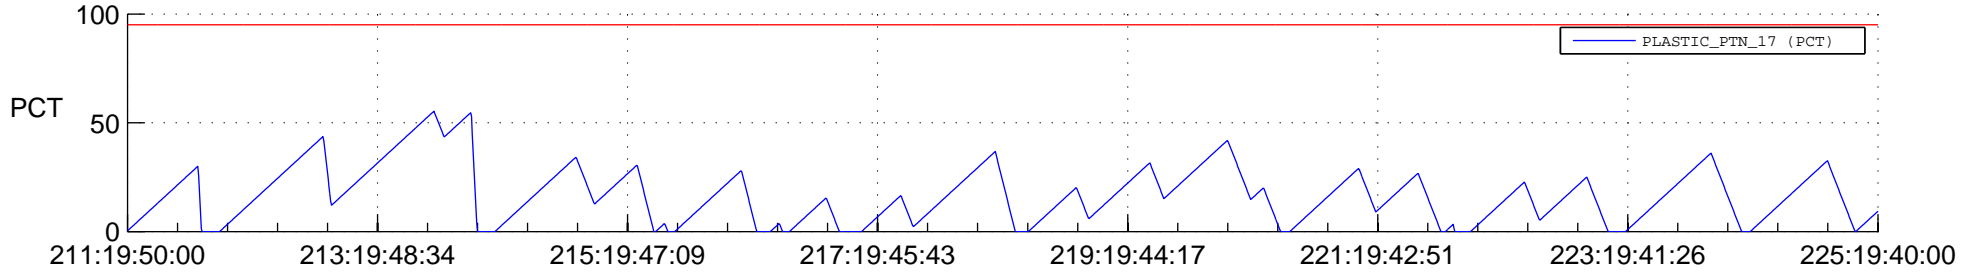

STEREO BEHIND SSR PCT Full Prediction

SWAVES_Percent_Full_Prediction

IMPACT_Percent_Full_Prediction

PLASTIC_Percent_Full_Prediction

Spacecraft_DownLink_Rate