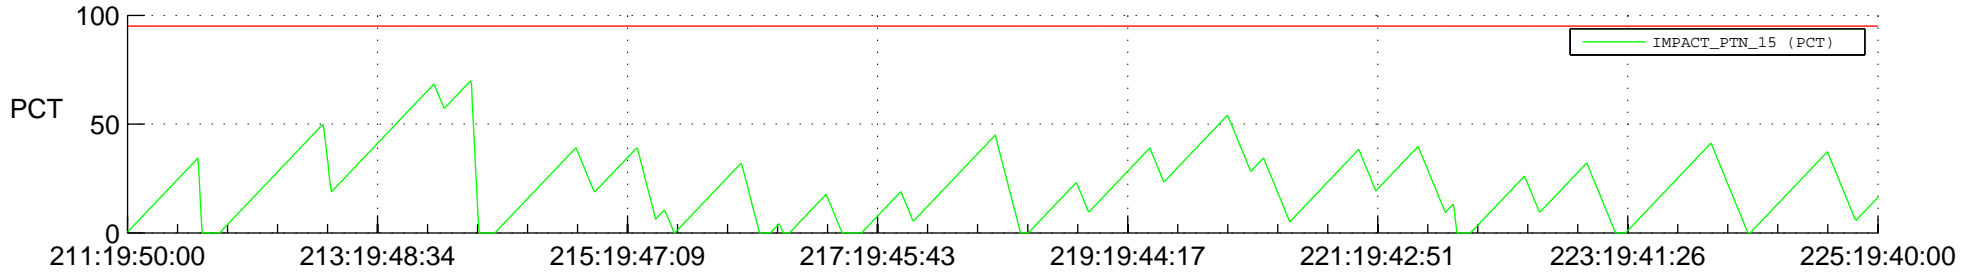

STEREO BEHIND SSR PCT Full Prediction

SWAVES_Percent_Full_Prediction

IMPACT_Percent_Full_Prediction

PLASTIC_Percent_Full_Prediction

Spacecraft_DownLink_Rate