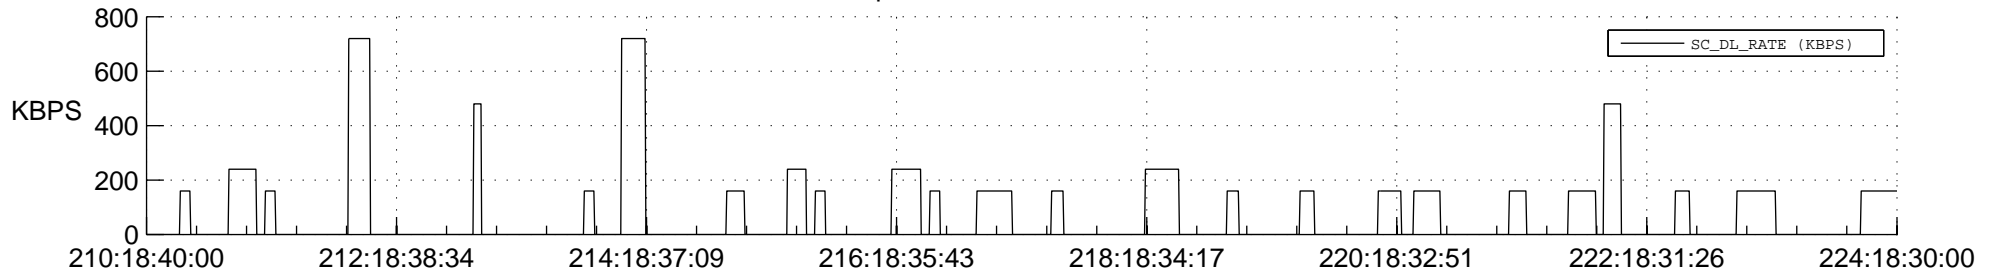

STEREO BEHIND SSR PCT Full Prediction

SWAVES_Percent_Full_Prediction

IMPACT_Percent_Full_Prediction

PLASTIC_Percent_Full_Prediction

Spacecraft_DownLink_Rate

Ground Time (2012:210:18:40:00.000 -2012:224:18:30:00.000)