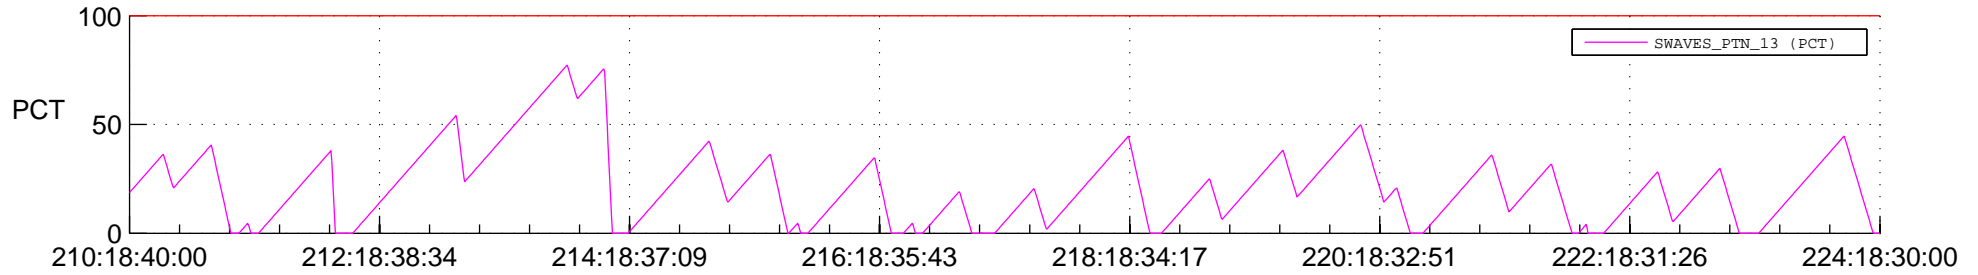

STEREO BEHIND SSR PCT Full Prediction

SWAVES_Percent_Full_Prediction

IMPACT_Percent_Full_Prediction

PLASTIC_Percent_Full_Prediction

Spacecraft_DownLink_Rate

Ground Time (2012:210:18:40:00.000 -2012:224:18:30:00.000)