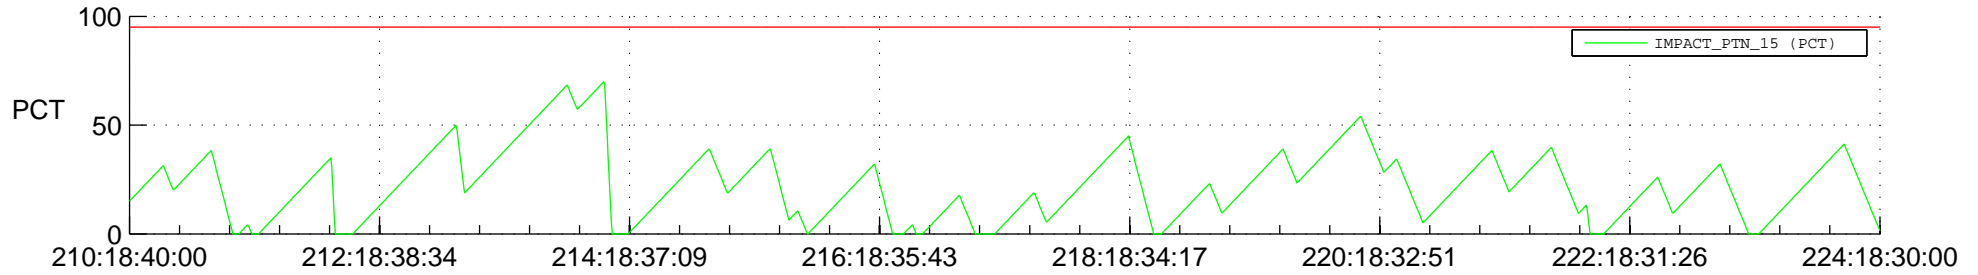

STEREO BEHIND SSR PCT Full Prediction

SWAVES_Percent_Full_Prediction

IMPACT_Percent_Full_Prediction

PLASTIC_Percent_Full_Prediction

Spacecraft_DownLink_Rate

Ground Time (2012:210:18:40:00.000 -2012:224:18:30:00.000)