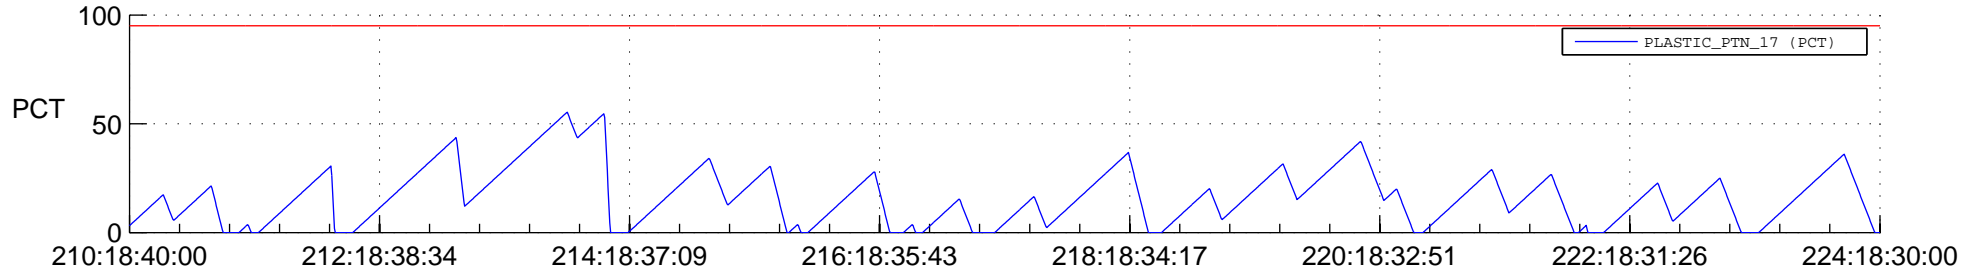

STEREO BEHIND SSR PCT Full Prediction

SWAVES_Percent_Full_Prediction

IMPACT_Percent_Full_Prediction

PLASTIC_Percent_Full_Prediction

Spacecraft_DownLink_Rate

Ground Time (2012:210:18:40:00.000 -2012:224:18:30:00.000)