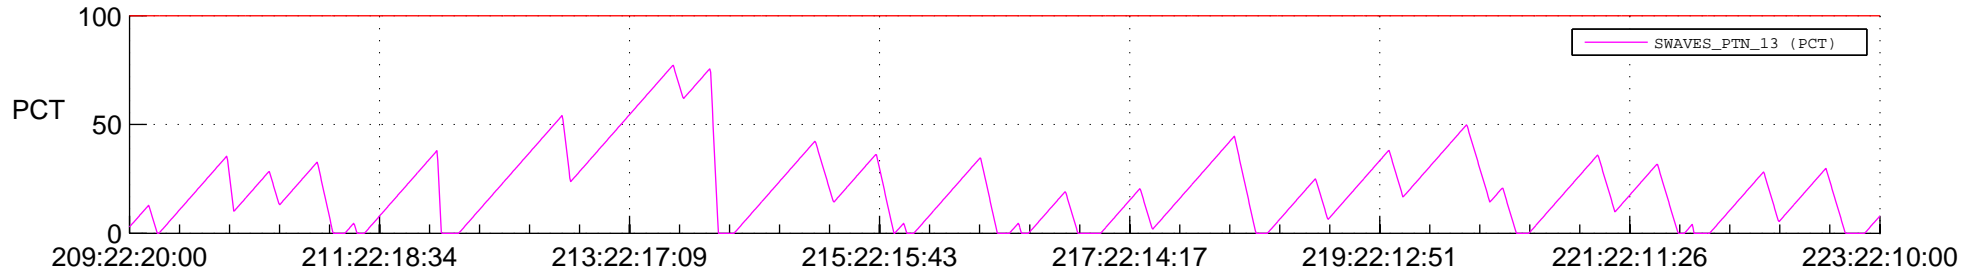

STEREO BEHIND SSR PCT Full Prediction

SWAVES_Percent_Full_Prediction

IMPACT_Percent_Full_Prediction

PLASTIC_Percent_Full_Prediction

Spacecraft_DownLink_Rate

Ground Time (2012:209:22:20:00.000 -2012:223:22:10:00.000)