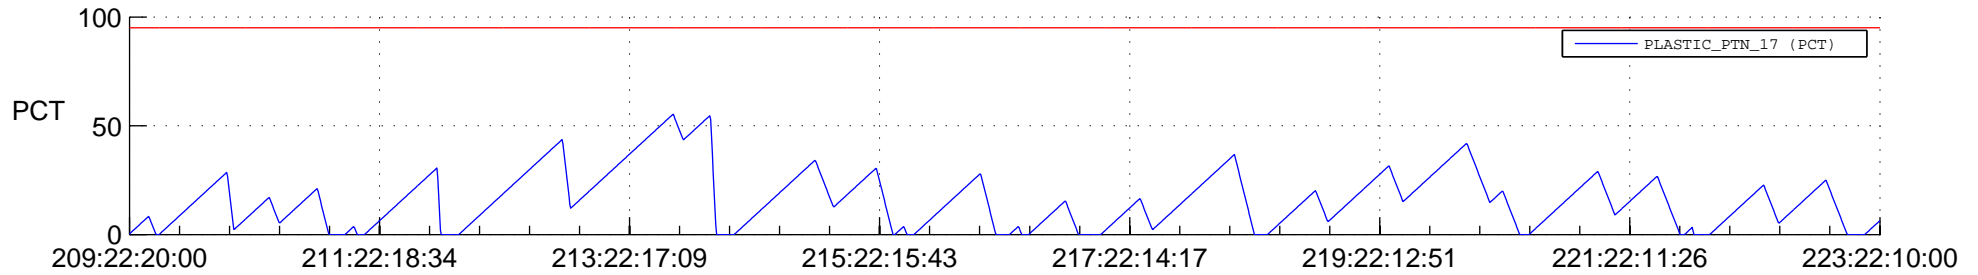

STEREO BEHIND SSR PCT Full Prediction

SWAVES_Percent_Full_Prediction

IMPACT_Percent_Full_Prediction

PLASTIC_Percent_Full_Prediction

Spacecraft_DownLink_Rate

Ground Time (2012:209:22:20:00.000 -2012:223:22:10:00.000)