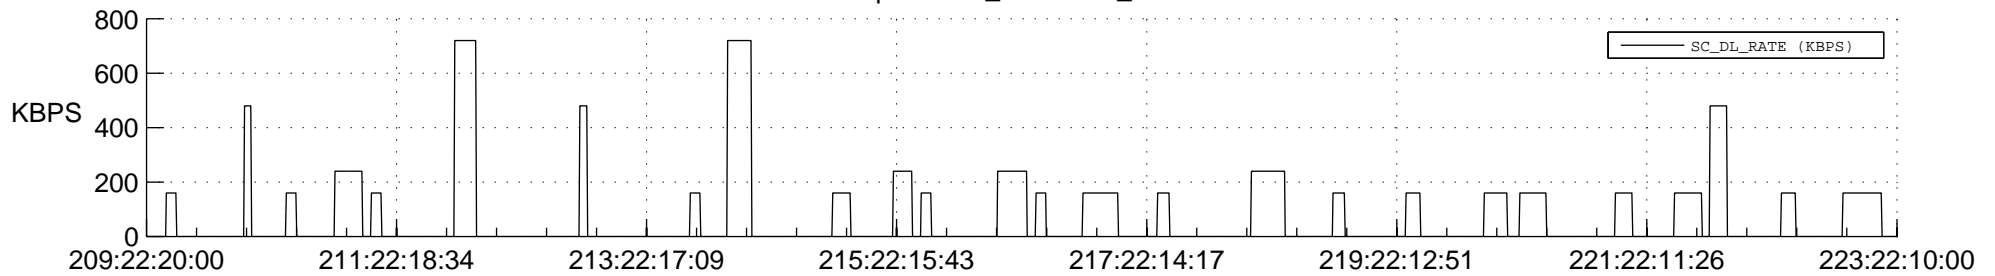

STEREO BEHIND SSR PCT Full Prediction

SWAVES_Percent_Full_Prediction

IMPACT_Percent_Full_Prediction

PLASTIC_Percent_Full_Prediction

Spacecraft_DownLink_Rate

Ground Time (2012:209:22:20:00.000 -2012:223:22:10:00.000)