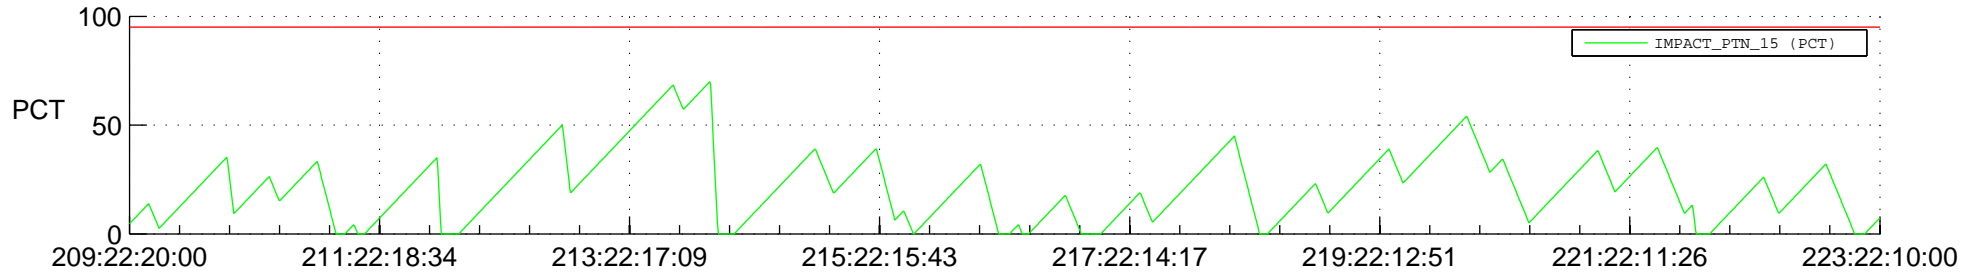

STEREO BEHIND SSR PCT Full Prediction

SWAVES_Percent_Full_Prediction

IMPACT_Percent_Full_Prediction

PLASTIC_Percent_Full_Prediction

Spacecraft_DownLink_Rate

Ground Time (2012:209:22:20:00.000 -2012:223:22:10:00.000)