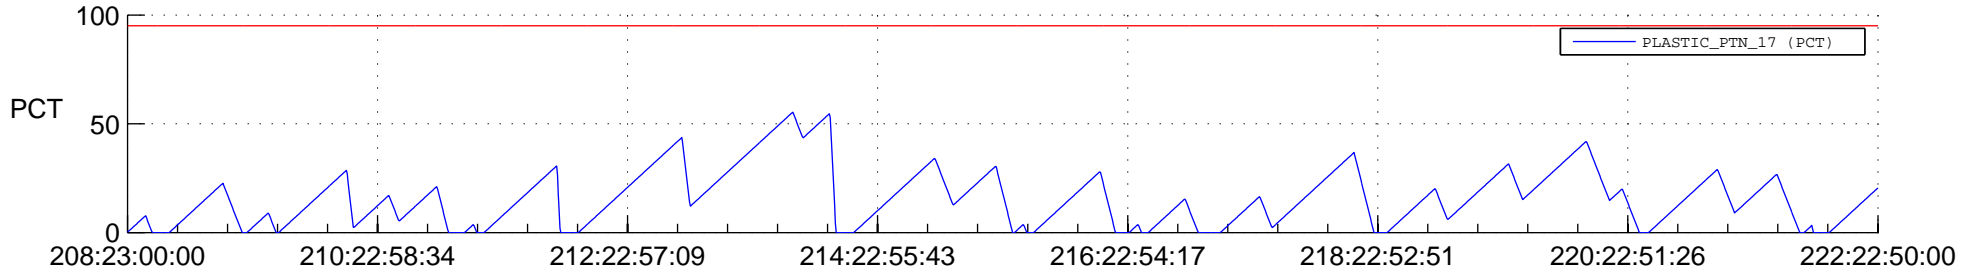

# STEREO BEHIND SSR PCT Full Prediction

## SWAVES\_Percent\_Full\_Prediction

## Spacecraft\_DownLink\_Rate

Ground Time (2012:208:23:00:00.000 -2012:222:22:50:00.000)