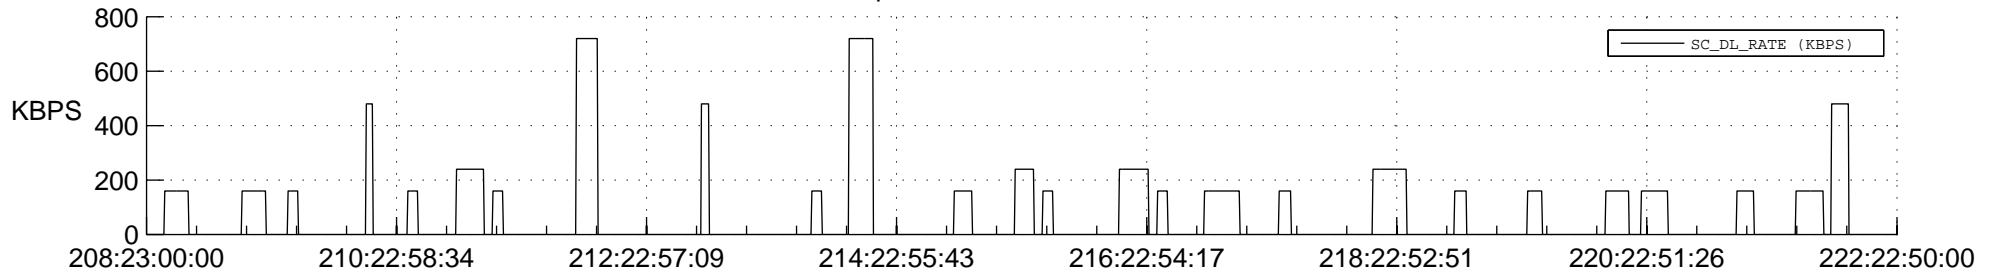

## SWAVES\_Percent\_Full\_Prediction

## Spacecraft\_DownLink\_Rate

Ground Time (2012:208:23:00:00.000 -2012:222:22:50:00.000)