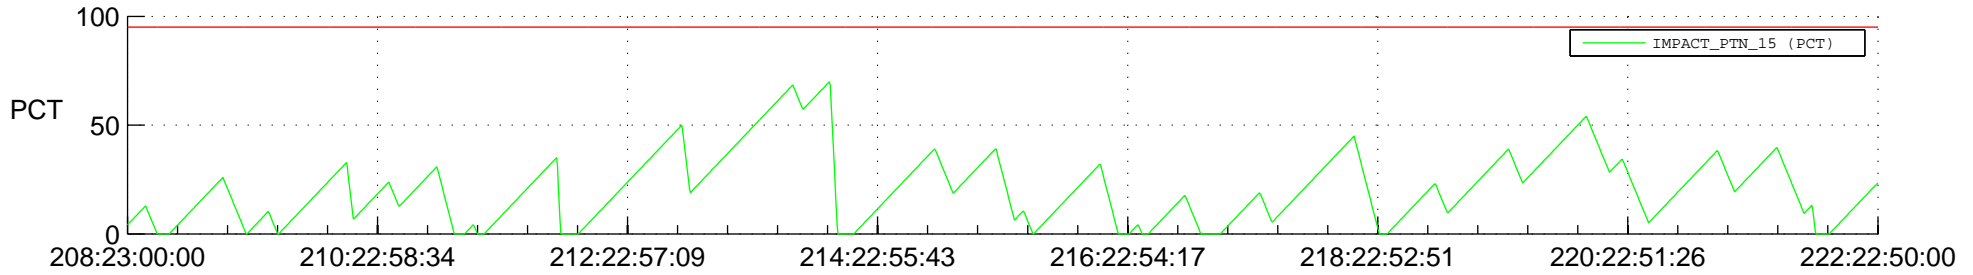

IMPACT_Percent_Full_Prediction