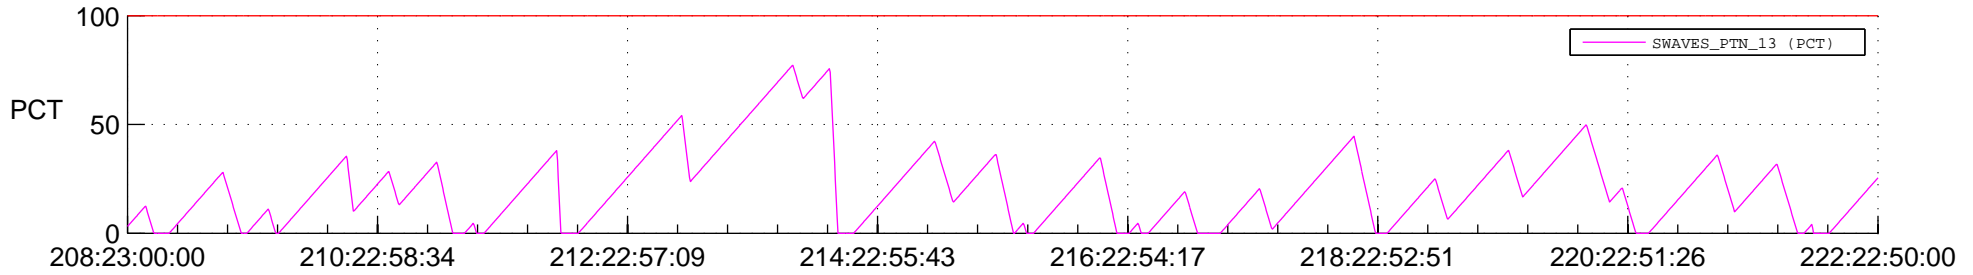

# STEREO BEHIND SSR PCT Full Prediction

## SWAVES\_Percent\_Full\_Prediction

## Spacecraft\_DownLink\_Rate

Ground Time (2012:208:23:00:00.000 -2012:222:22:50:00.000)