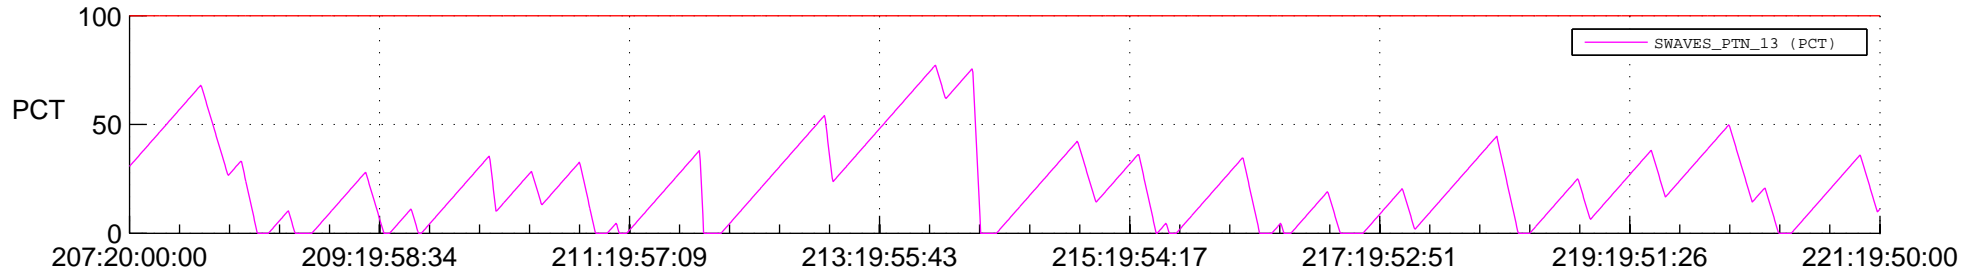

STEREO BEHIND SSR PCT Full Prediction

SWAVES_Percent_Full_Prediction

IMPACT_Percent_Full_Prediction

PLASTIC_Percent_Full_Prediction

Spacecraft_DownLink_Rate

Ground Time (2012:207:20:00:00.000 -2012:221:19:50:00.000)