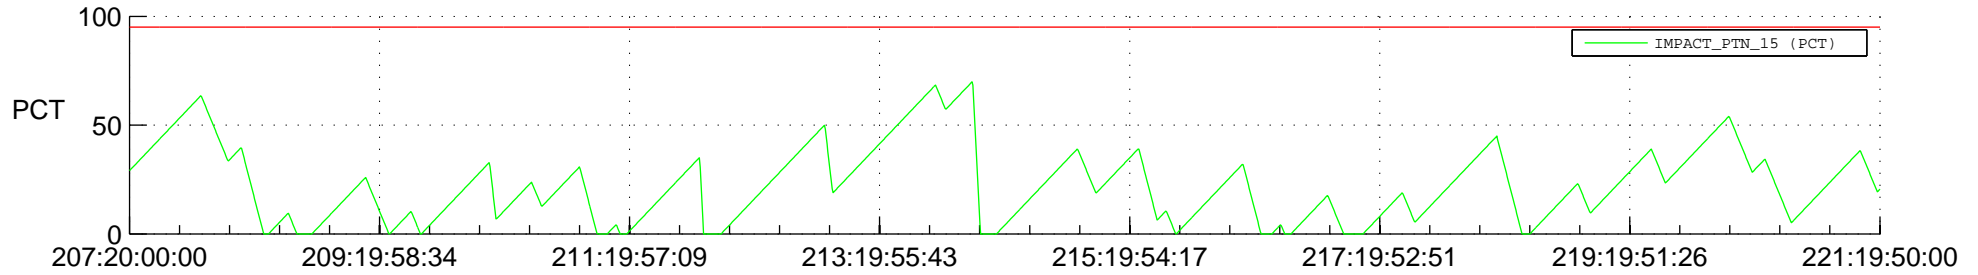

STEREO BEHIND SSR PCT Full Prediction

SWAVES_Percent_Full_Prediction

IMPACT_Percent_Full_Prediction

PLASTIC_Percent_Full_Prediction

Spacecraft_DownLink_Rate

Ground Time (2012:207:20:00:00.000 -2012:221:19:50:00.000)