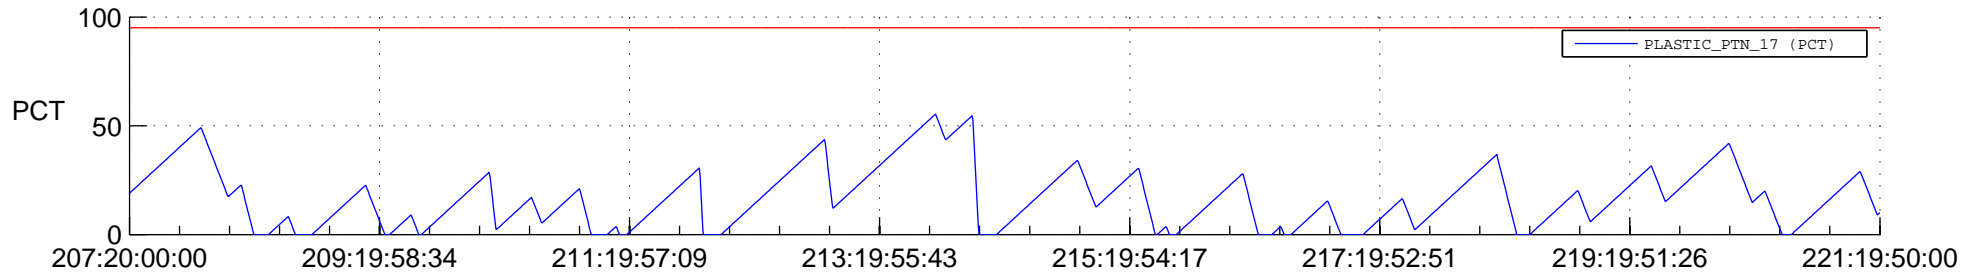

STEREO BEHIND SSR PCT Full Prediction

SWAVES_Percent_Full_Prediction

IMPACT_Percent_Full_Prediction

PLASTIC_Percent_Full_Prediction

Spacecraft_DownLink_Rate

Ground Time (2012:207:20:00:00.000 -2012:221:19:50:00.000)