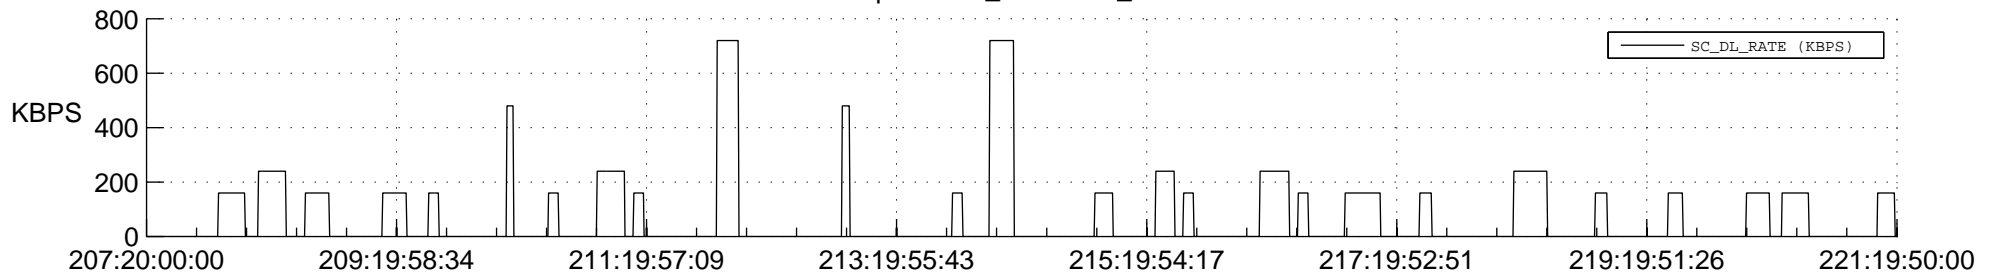

STEREO BEHIND SSR PCT Full Prediction

SWAVES_Percent_Full_Prediction

IMPACT_Percent_Full_Prediction

PLASTIC_Percent_Full_Prediction

Spacecraft_DownLink_Rate

Ground Time (2012:207:20:00:00.000 -2012:221:19:50:00.000)