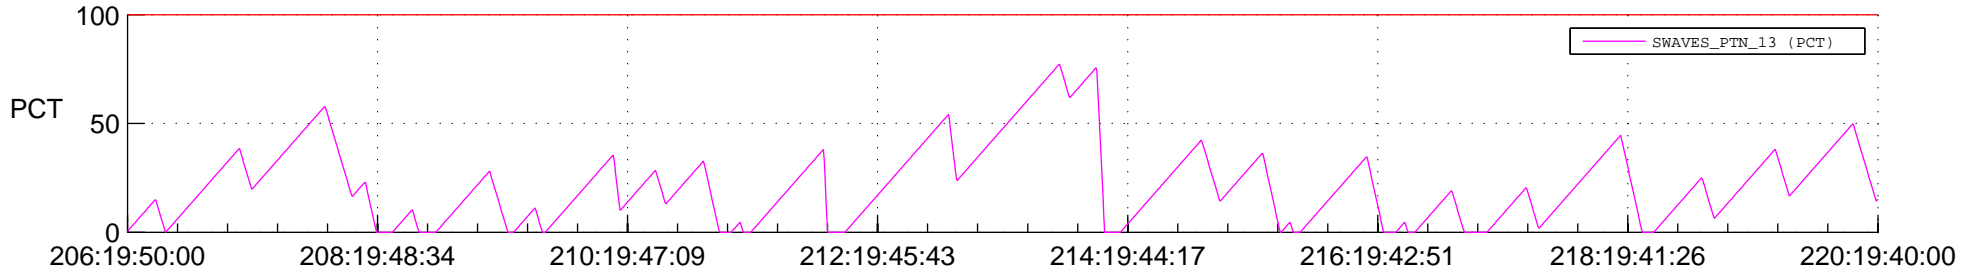

STEREO BEHIND SSR PCT Full Prediction

SWAVES_Percent_Full_Prediction

IMPACT_Percent_Full_Prediction

PLASTIC_Percent_Full_Prediction

Spacecraft_DownLink_Rate

Ground Time (2012:206:19:50:00.000 -2012:220:19:40:00.000)