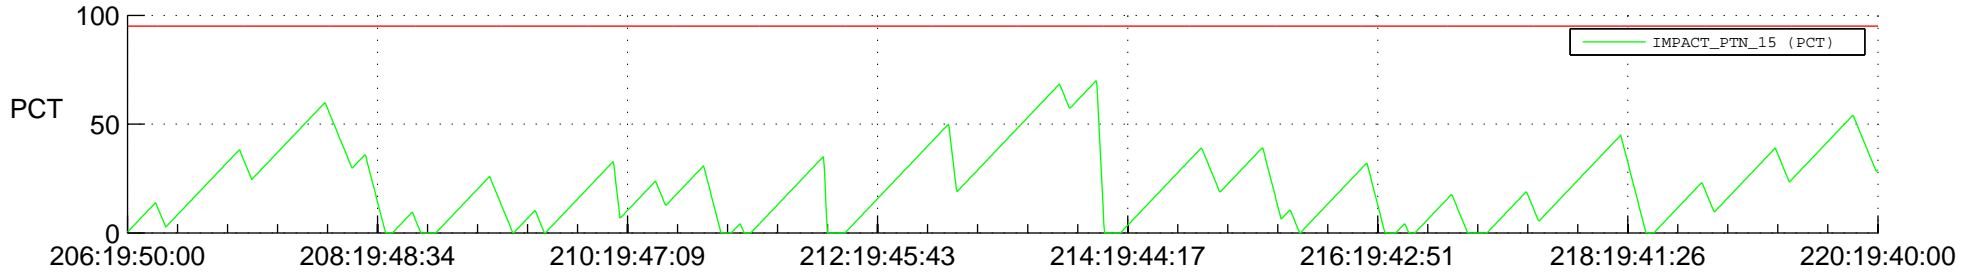

STEREO BEHIND SSR PCT Full Prediction

SWAVES_Percent_Full_Prediction

IMPACT_Percent_Full_Prediction

PLASTIC_Percent_Full_Prediction

Spacecraft_DownLink_Rate

Ground Time (2012:206:19:50:00.000 -2012:220:19:40:00.000)