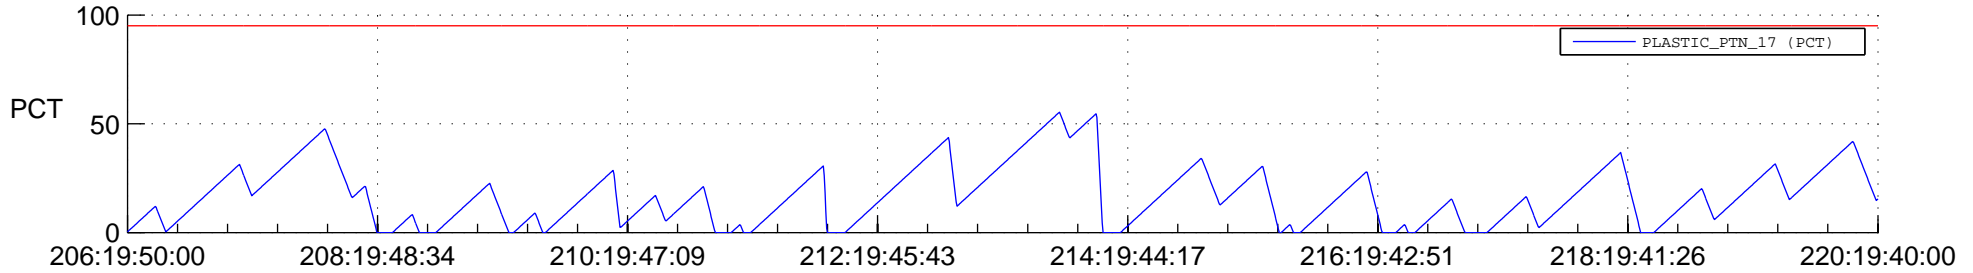

STEREO BEHIND SSR PCT Full Prediction

SWAVES_Percent_Full_Prediction

IMPACT_Percent_Full_Prediction

PLASTIC_Percent_Full_Prediction

Spacecraft_DownLink_Rate

Ground Time (2012:206:19:50:00.000 -2012:220:19:40:00.000)