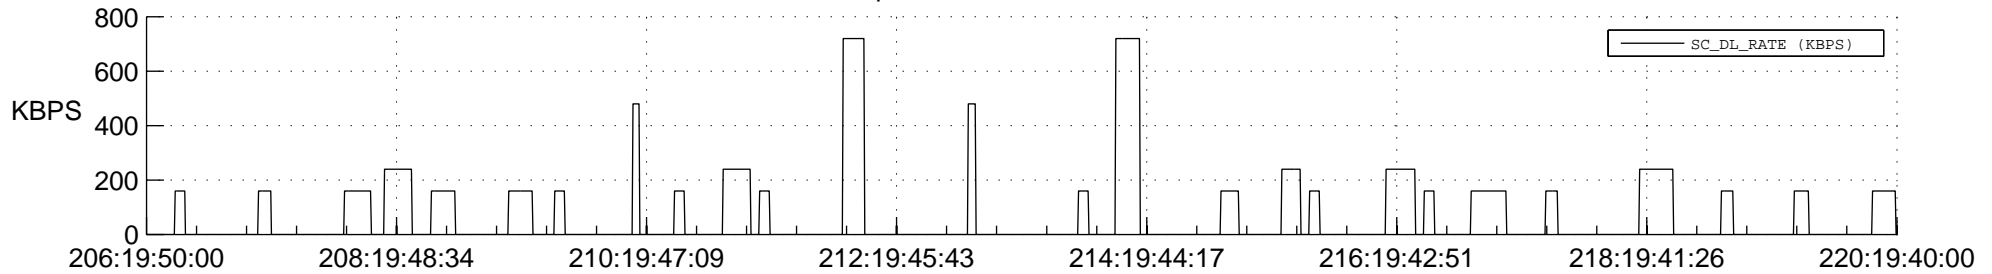

STEREO BEHIND SSR PCT Full Prediction

SWAVES_Percent_Full_Prediction

IMPACT_Percent_Full_Prediction

PLASTIC_Percent_Full_Prediction

Spacecraft_DownLink_Rate

Ground Time (2012:206:19:50:00.000 -2012:220:19:40:00.000)