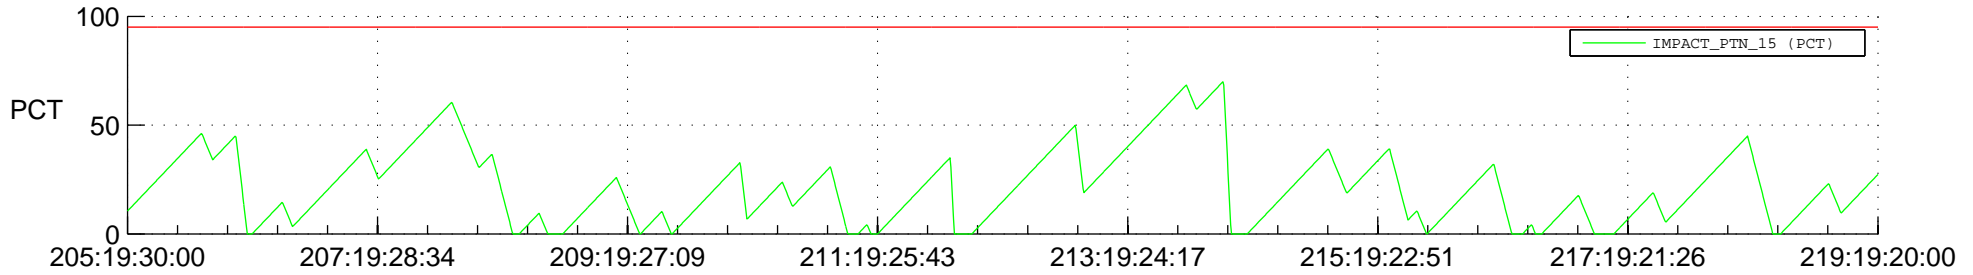

IMPACT_Percent_Full_Prediction