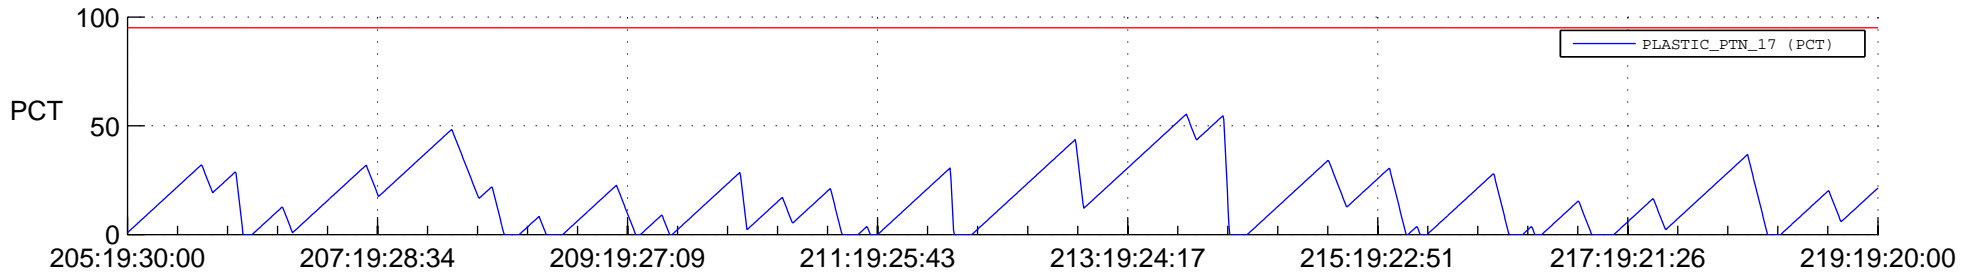

PLASTIC_Percent_Full_Prediction