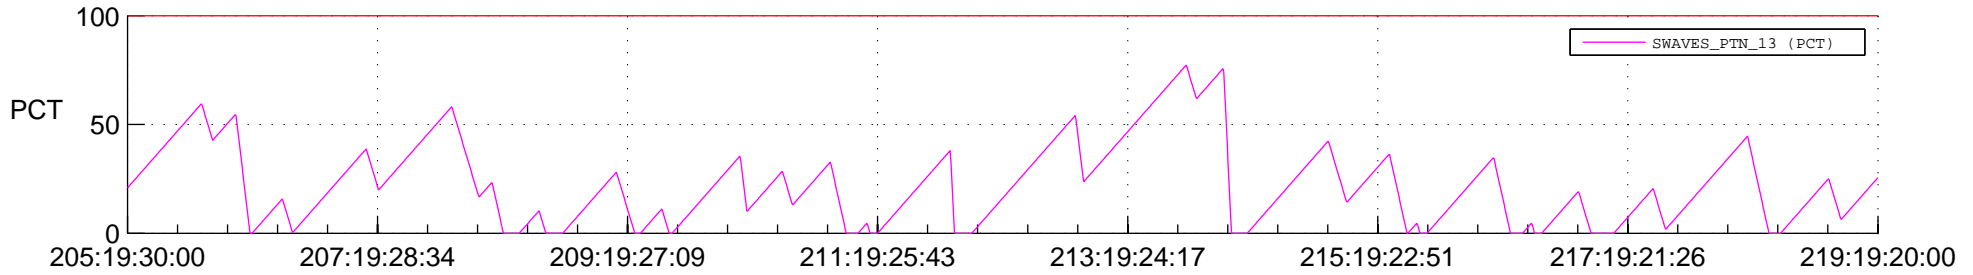

# STEREO BEHIND SSR PCT Full Prediction

## SWAVES\_Percent\_Full\_Prediction