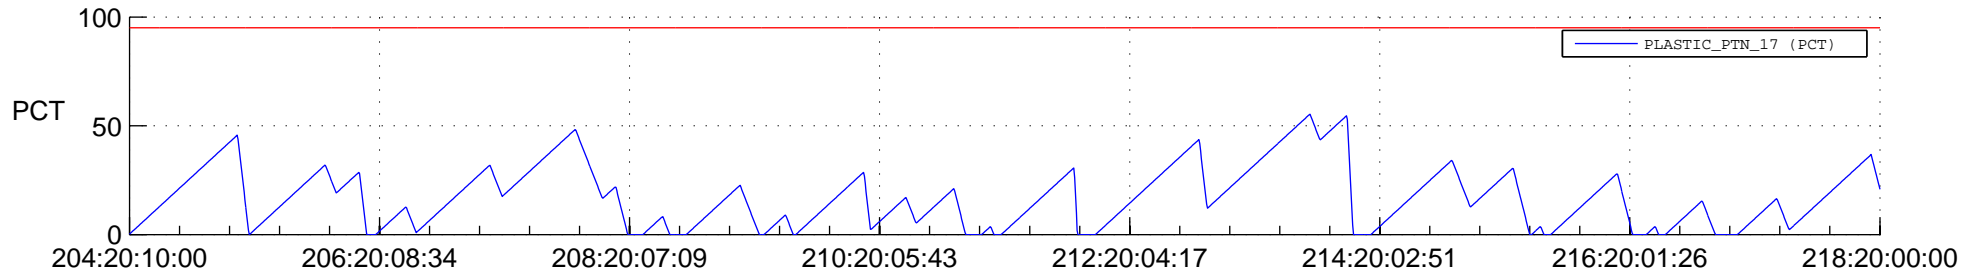

STEREO BEHIND SSR PCT Full Prediction

SWAVES_Percent_Full_Prediction

IMPACT_Percent_Full_Prediction

PLASTIC_Percent_Full_Prediction

Spacecraft_DownLink_Rate