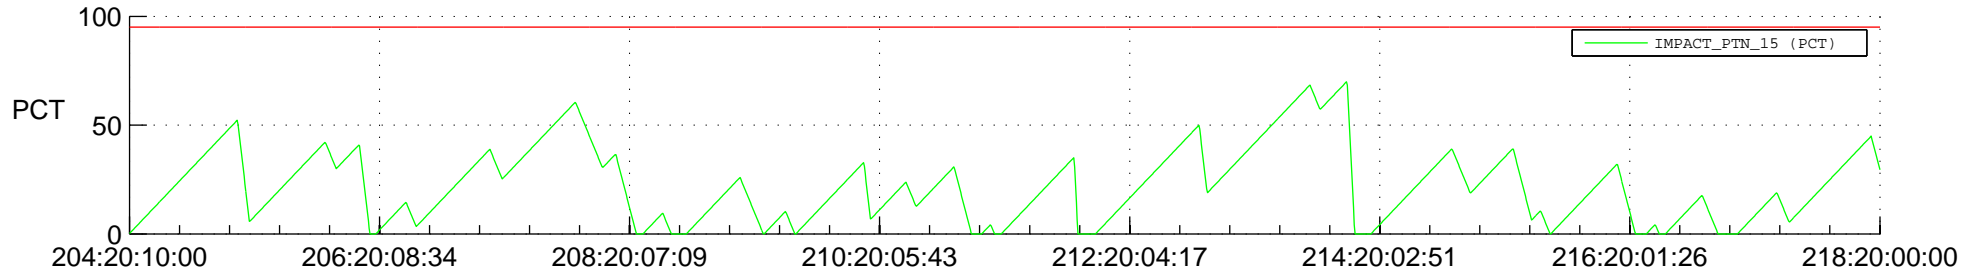

STEREO BEHIND SSR PCT Full Prediction

SWAVES_Percent_Full_Prediction

IMPACT_Percent_Full_Prediction

PLASTIC_Percent_Full_Prediction

Spacecraft_DownLink_Rate