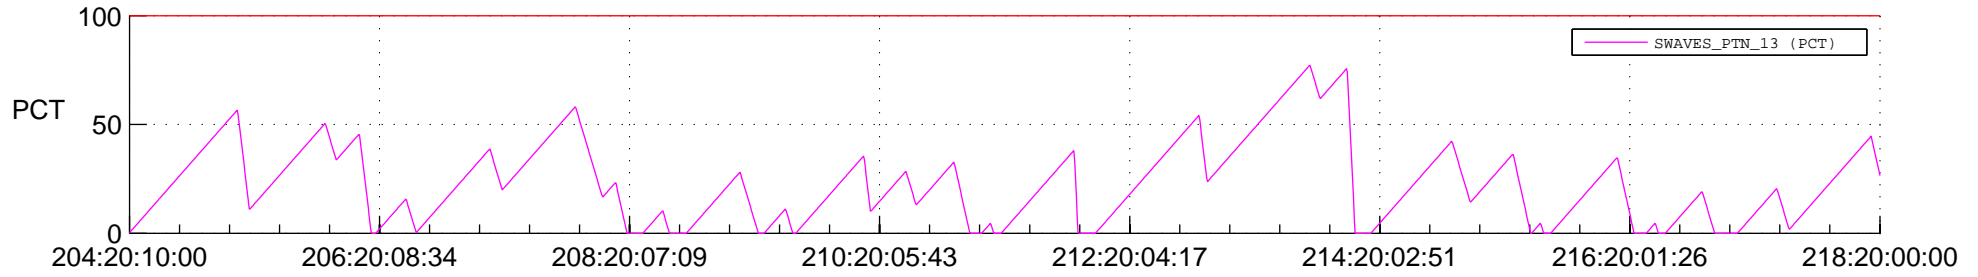

STEREO BEHIND SSR PCT Full Prediction

SWAVES_Percent_Full_Prediction

IMPACT_Percent_Full_Prediction

PLASTIC_Percent_Full_Prediction

Spacecraft_DownLink_Rate