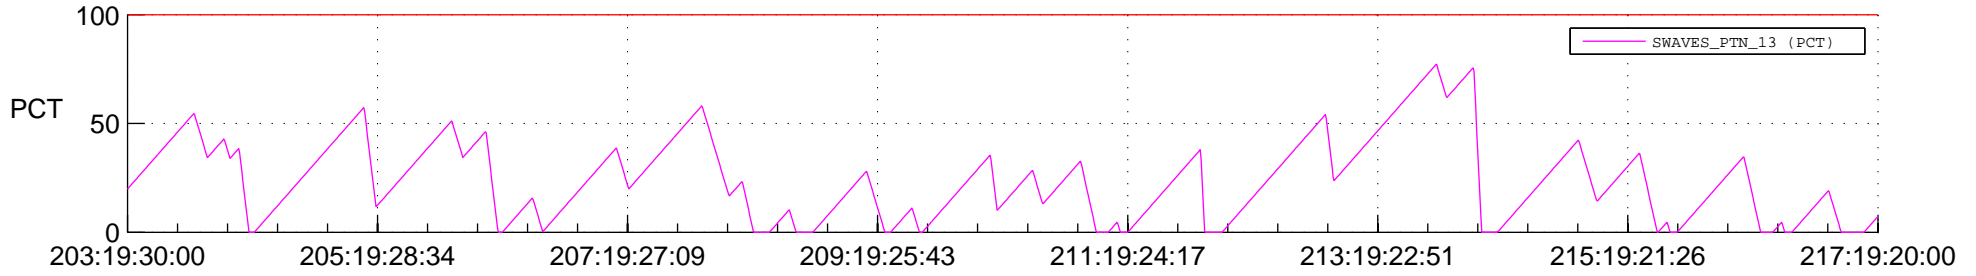

STEREO BEHIND SSR PCT Full Prediction

SWAVES_Percent_Full_Prediction

IMPACT_Percent_Full_Prediction

PLASTIC_Percent_Full_Prediction

Spacecraft_DownLink_Rate