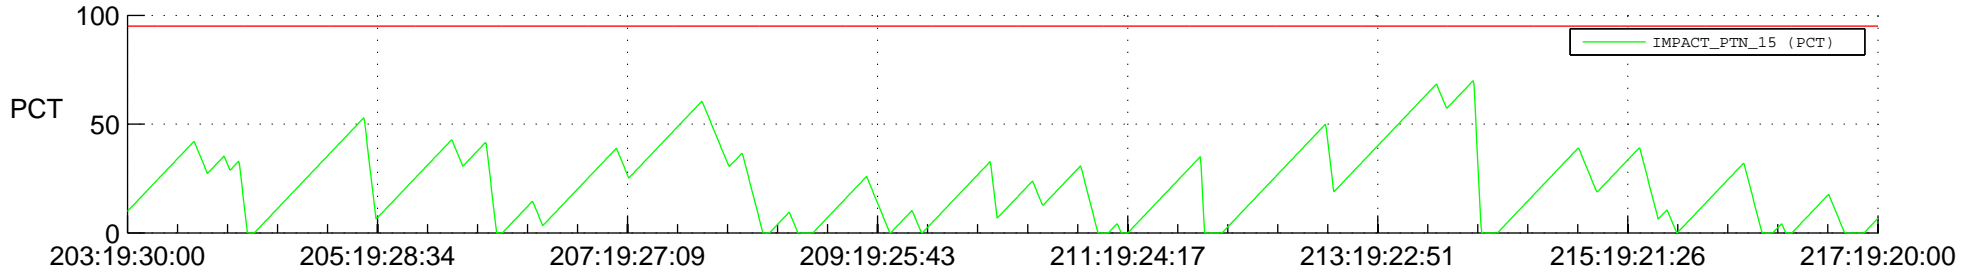

STEREO BEHIND SSR PCT Full Prediction

SWAVES_Percent_Full_Prediction

IMPACT_Percent_Full_Prediction

PLASTIC_Percent_Full_Prediction

Spacecraft_DownLink_Rate