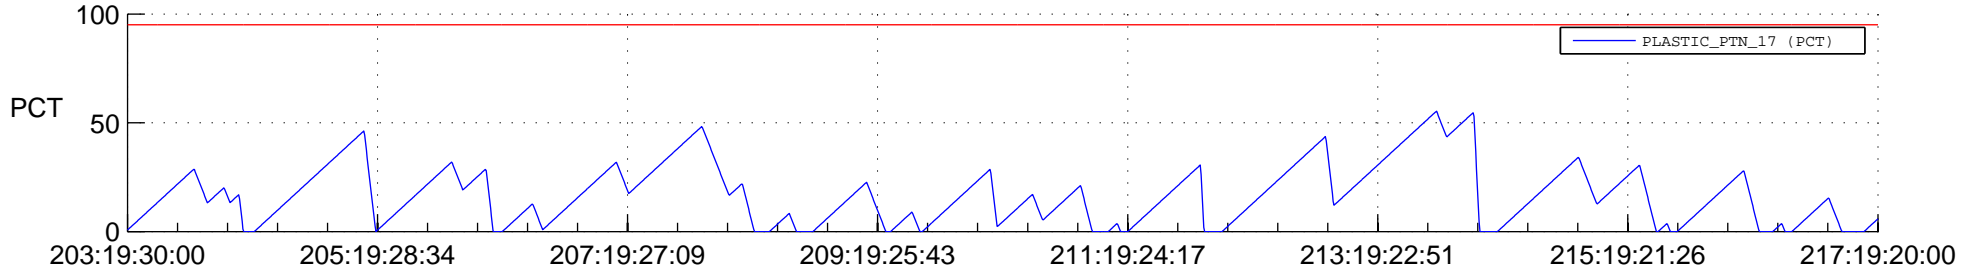

STEREO BEHIND SSR PCT Full Prediction

SWAVES_Percent_Full_Prediction

IMPACT_Percent_Full_Prediction

PLASTIC_Percent_Full_Prediction

Spacecraft_DownLink_Rate