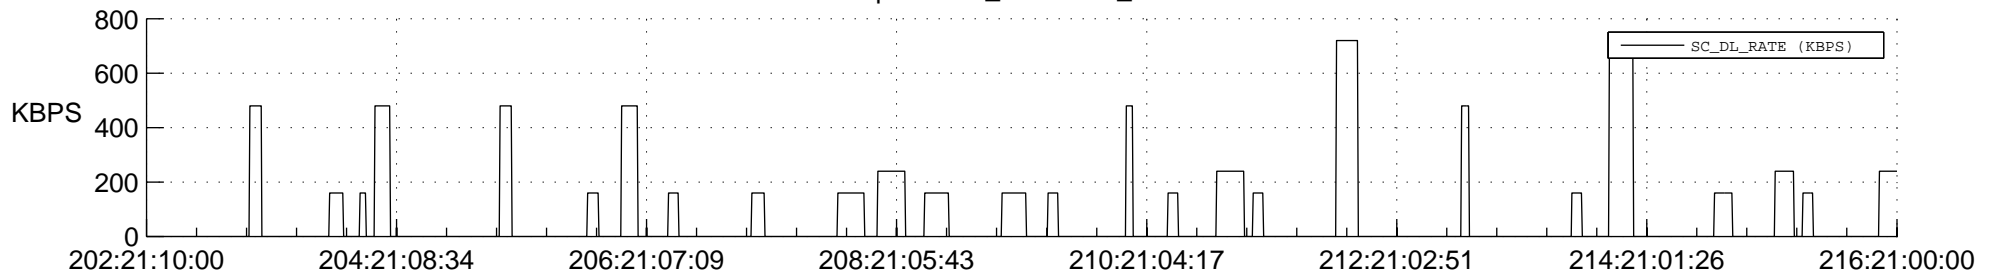

## Spacecraft\_DownLink\_Rate

Ground Time (2012:202:21:10:00.000 -2012:216:21:00:00.000)