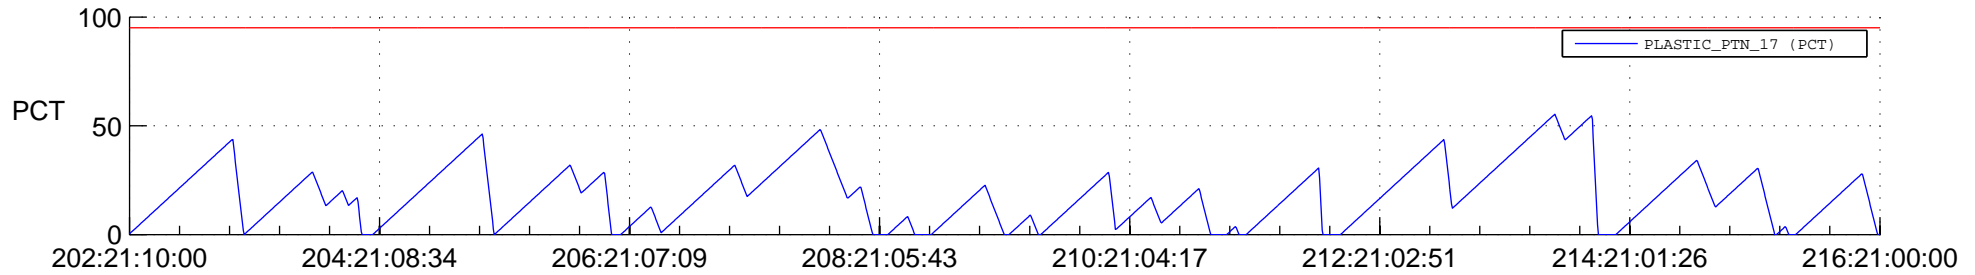

# STEREO BEHIND SSR PCT Full Prediction

## SWAVES\_Percent\_Full\_Prediction

## Spacecraft\_DownLink\_Rate

Ground Time (2012:202:21:10:00.000 -2012:216:21:00:00.000)