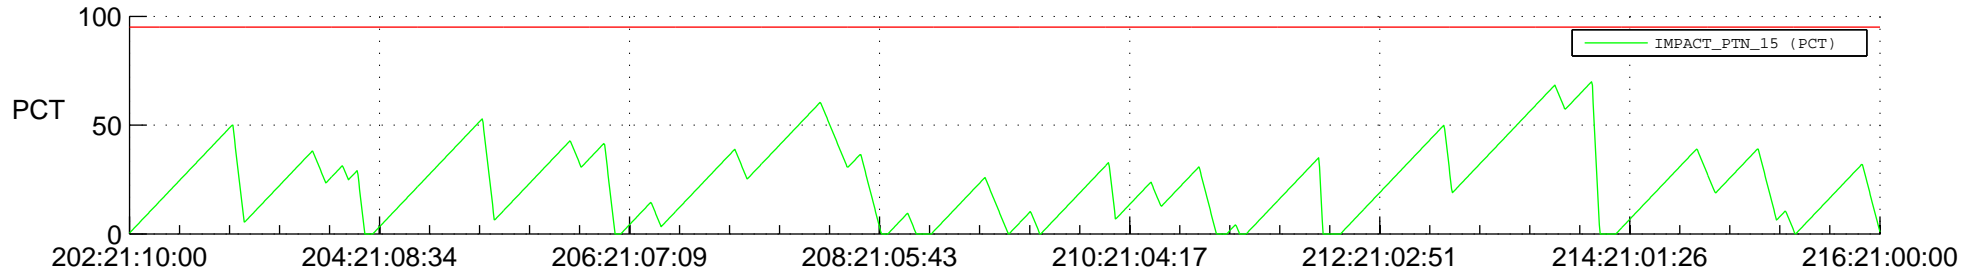

IMPACT_Percent_Full_Prediction