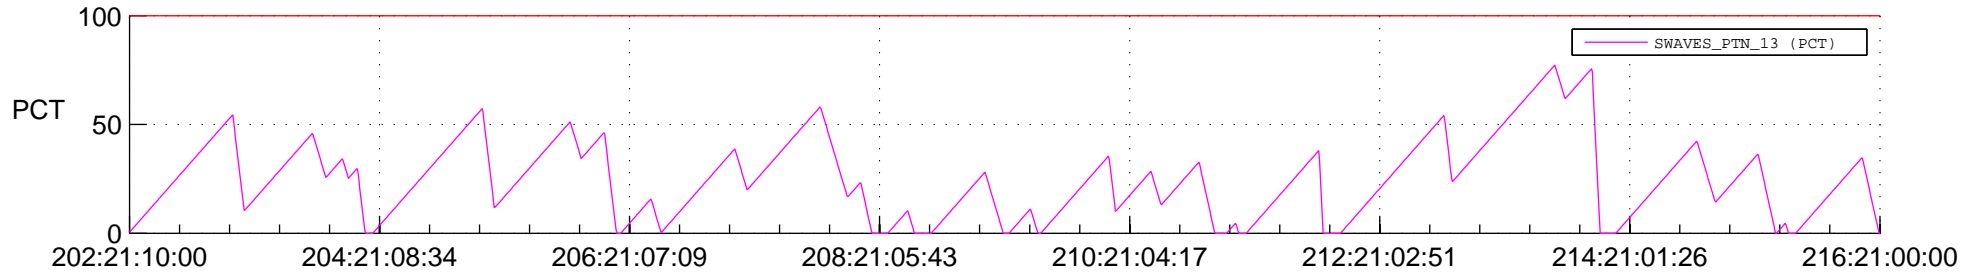

# STEREO BEHIND SSR PCT Full Prediction

## SWAVES\_Percent\_Full\_Prediction

## Spacecraft\_DownLink\_Rate

Ground Time (2012:202:21:10:00.000 -2012:216:21:00:00.000)