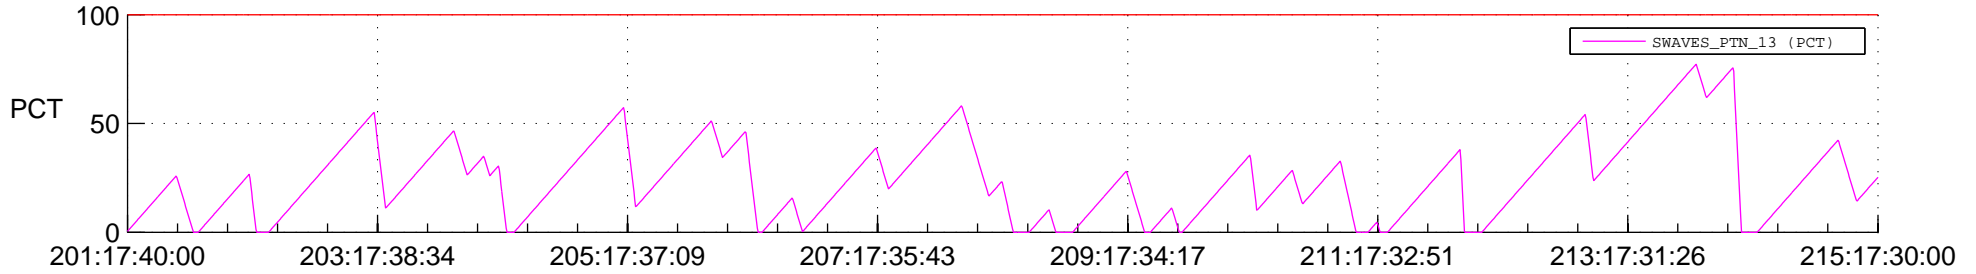

# STEREO BEHIND SSR PCT Full Prediction

## SWAVES\_Percent\_Full\_Prediction

## Spacecraft\_DownLink\_Rate

Ground Time (2012:201:17:40:00.000 -2012:215:17:30:00.000)