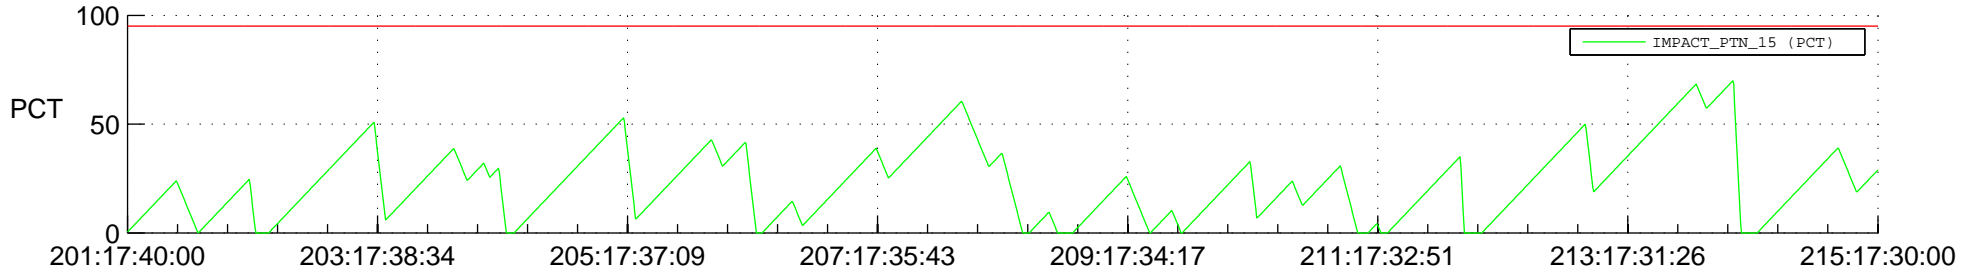

IMPACT_Percent_Full_Prediction