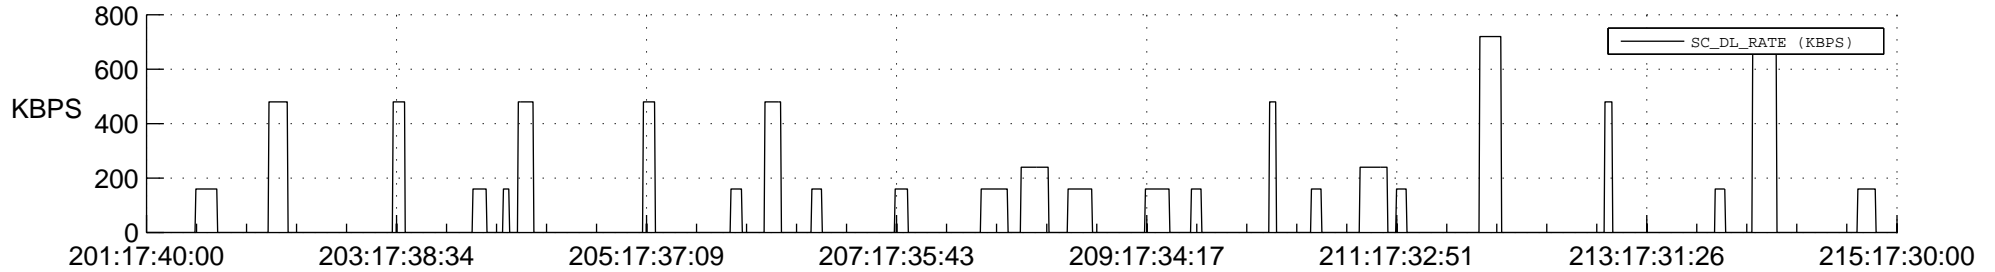

## Spacecraft\_DownLink\_Rate

Ground Time (2012:201:17:40:00.000 -2012:215:17:30:00.000)