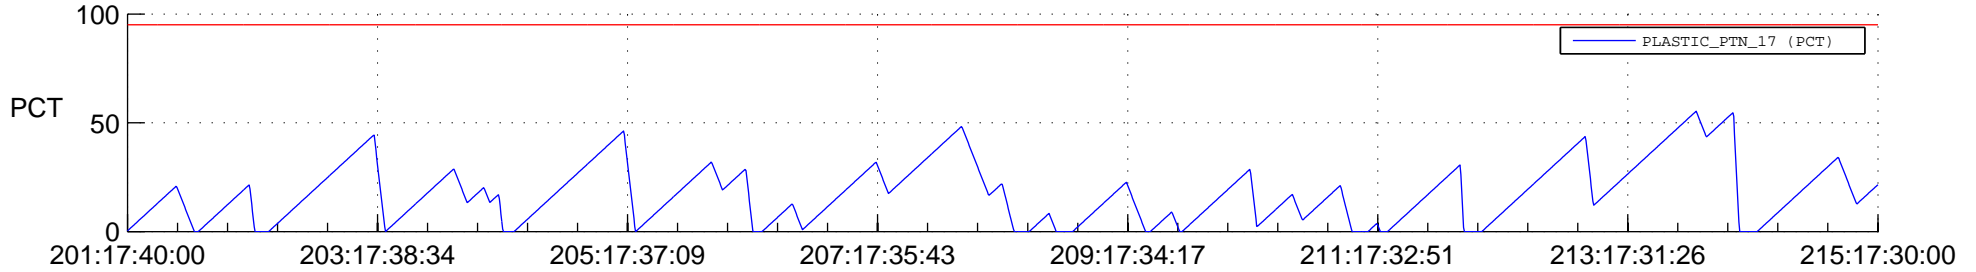

# STEREO BEHIND SSR PCT Full Prediction

## SWAVES\_Percent\_Full\_Prediction

## Spacecraft\_DownLink\_Rate

Ground Time (2012:201:17:40:00.000 -2012:215:17:30:00.000)