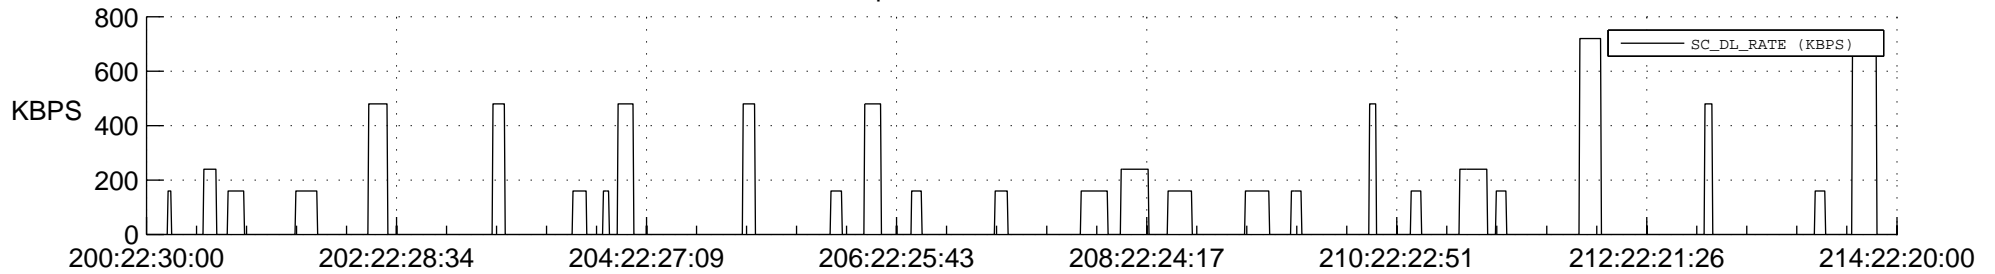

## Spacecraft\_DownLink\_Rate

Ground Time (2012:200:22:30:00.000 -2012:214:22:20:00.000)