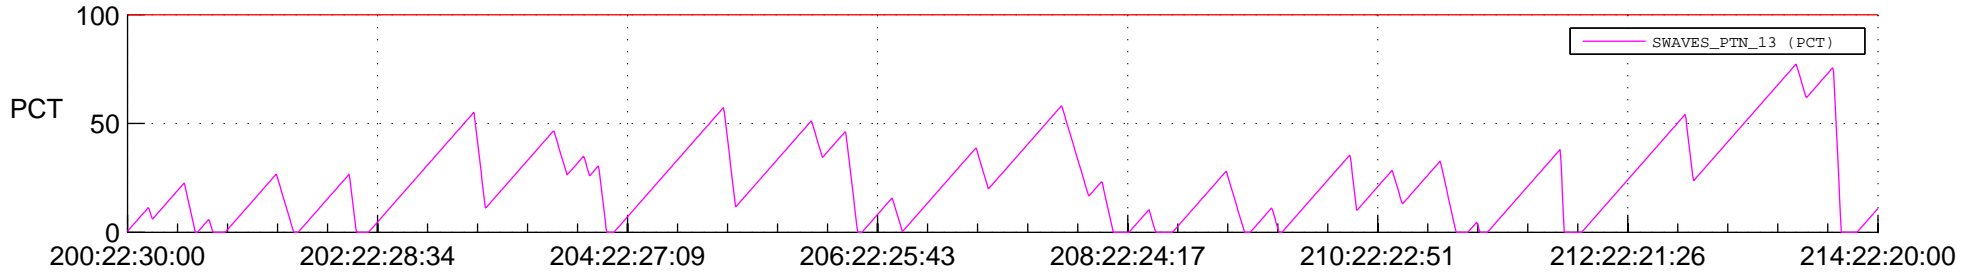

# STEREO BEHIND SSR PCT Full Prediction

## SWAVES\_Percent\_Full\_Prediction

## Spacecraft\_DownLink\_Rate

Ground Time (2012:200:22:30:00.000 -2012:214:22:20:00.000)