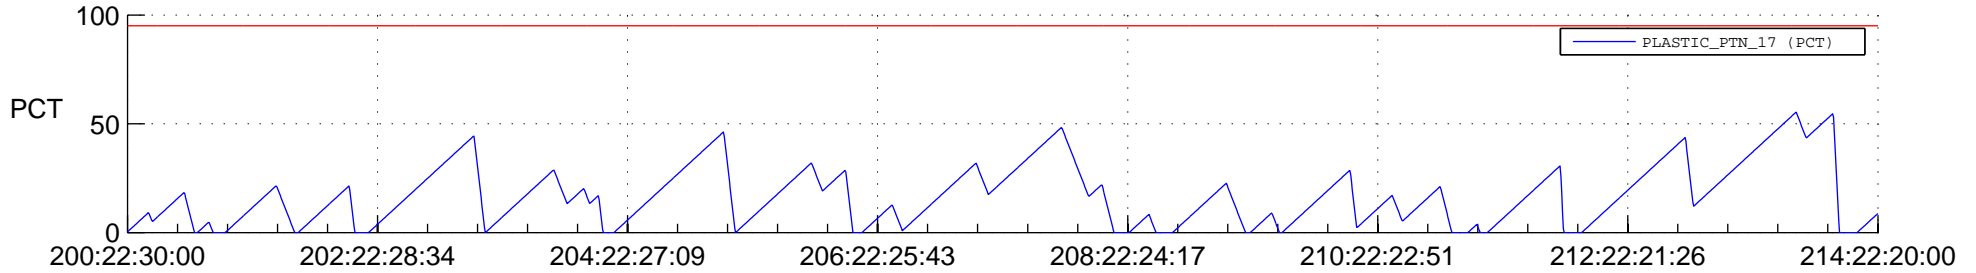

# STEREO BEHIND SSR PCT Full Prediction

## SWAVES\_Percent\_Full\_Prediction

## Spacecraft\_DownLink\_Rate

Ground Time (2012:200:22:30:00.000 -2012:214:22:20:00.000)