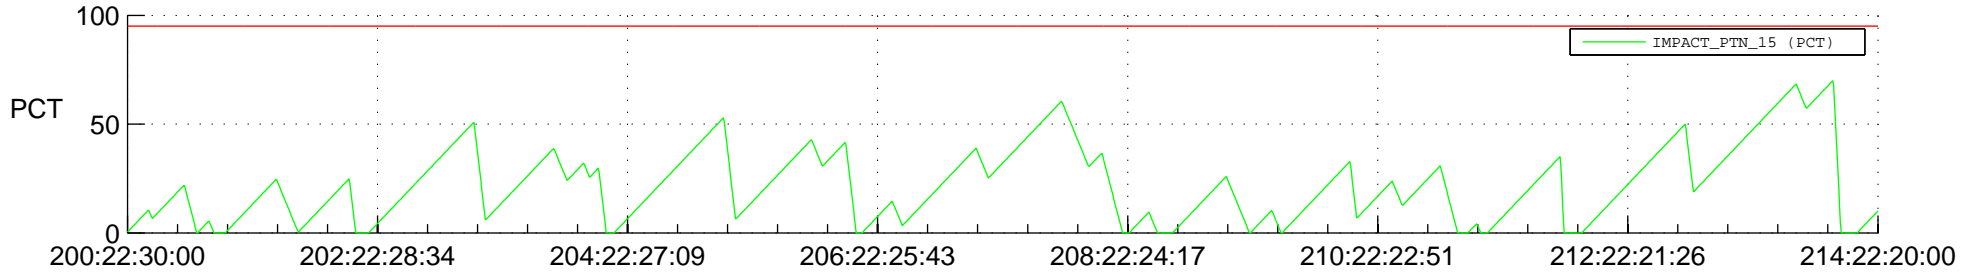

IMPACT_Percent_Full_Prediction