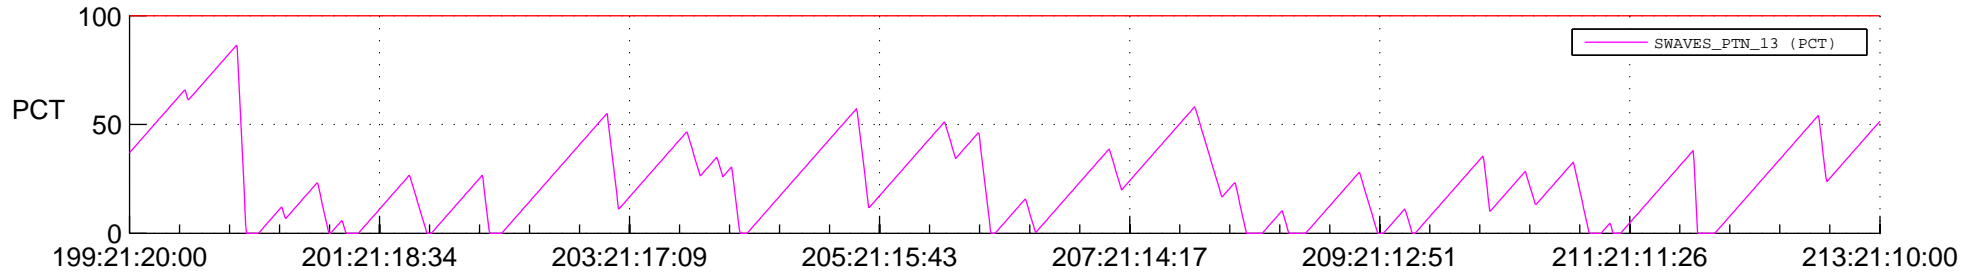

STEREO BEHIND SSR PCT Full Prediction

SWAVES_Percent_Full_Prediction

IMPACT_Percent_Full_Prediction

PLASTIC_Percent_Full_Prediction

Spacecraft_DownLink_Rate