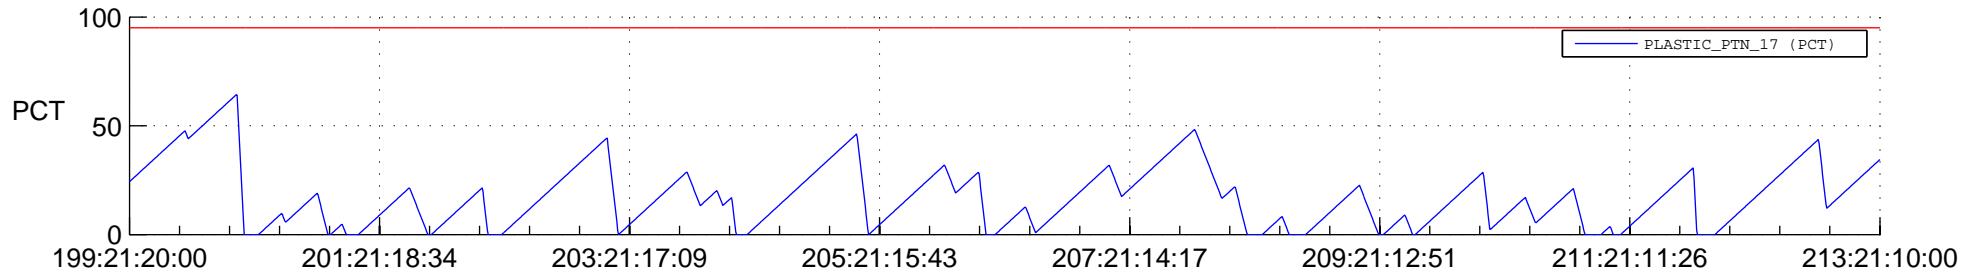

STEREO BEHIND SSR PCT Full Prediction

SWAVES_Percent_Full_Prediction

IMPACT_Percent_Full_Prediction

PLASTIC_Percent_Full_Prediction

Spacecraft_DownLink_Rate