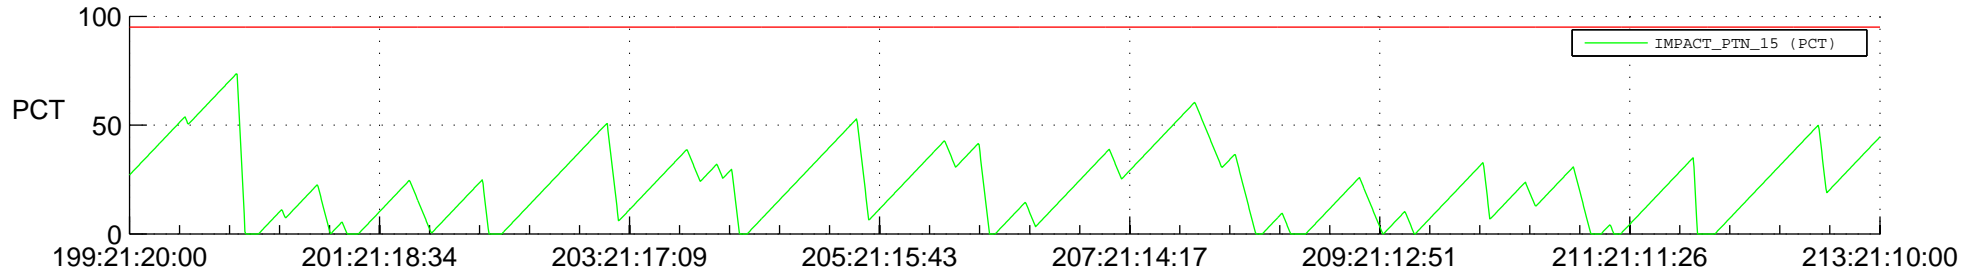

STEREO BEHIND SSR PCT Full Prediction

SWAVES_Percent_Full_Prediction

IMPACT_Percent_Full_Prediction

PLASTIC_Percent_Full_Prediction

Spacecraft_DownLink_Rate