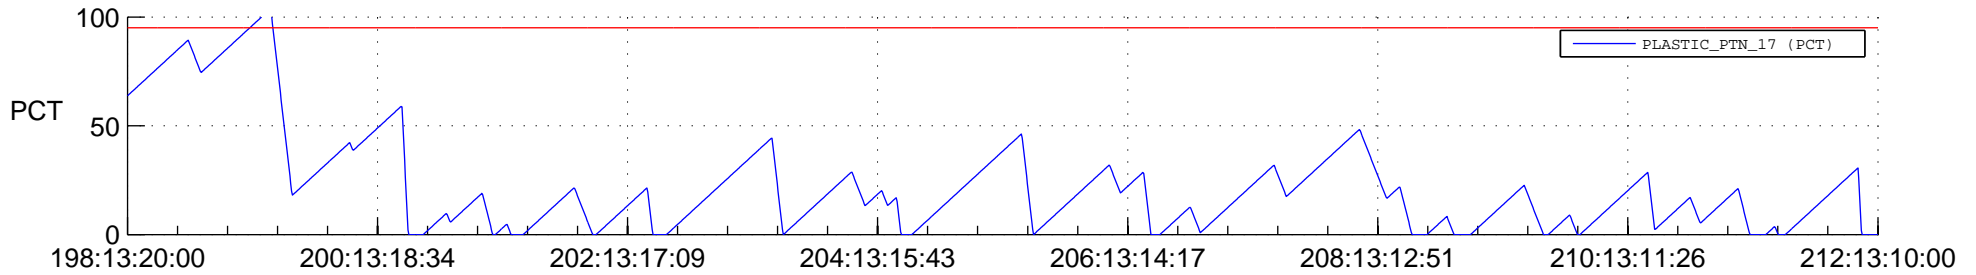

PLASTIC_Percent_Full_Prediction