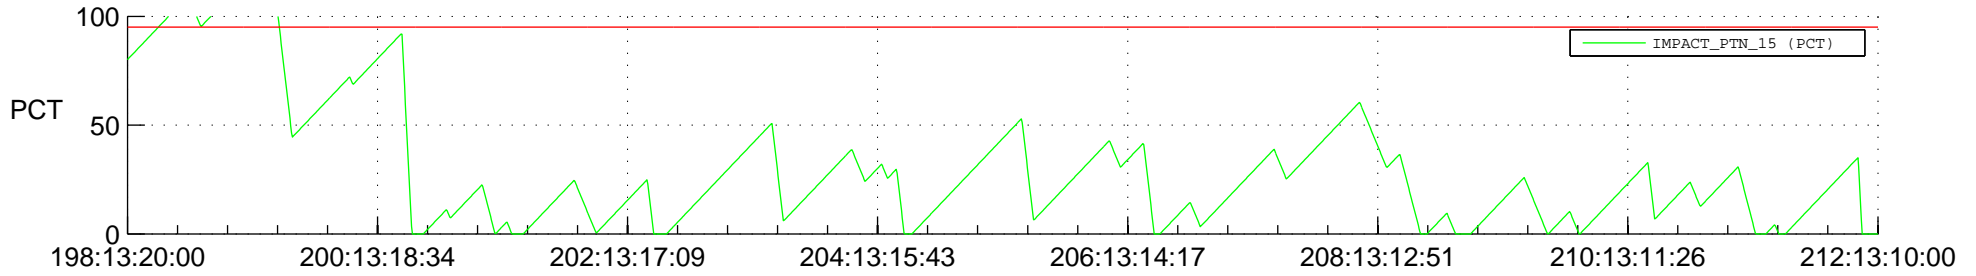

IMPACT_Percent_Full_Prediction