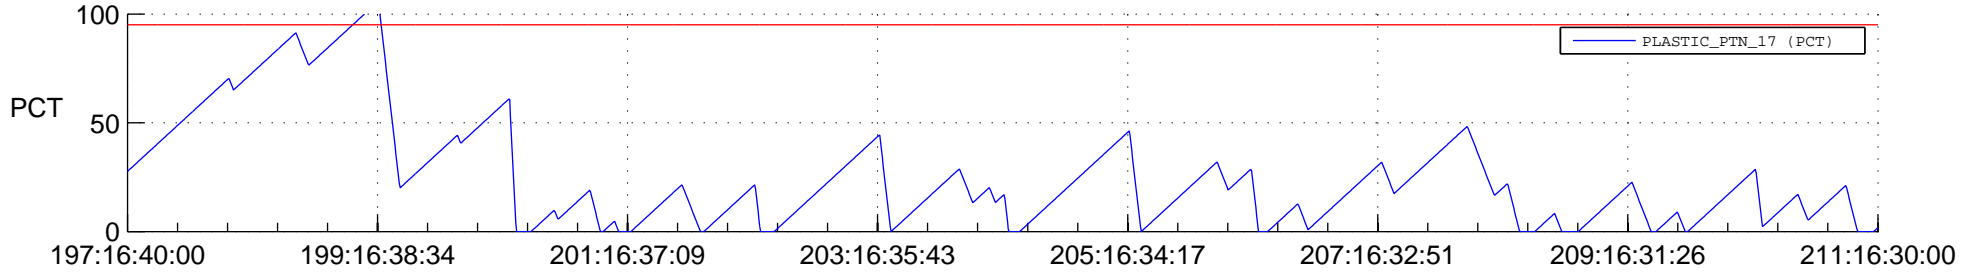

STEREO BEHIND SSR PCT Full Prediction

SWAVES_Percent_Full_Prediction

IMPACT_Percent_Full_Prediction

PLASTIC_Percent_Full_Prediction

Spacecraft_DownLink_Rate

Ground Time (2012:197:16:40:00.000 -2012:211:16:30:00.000)