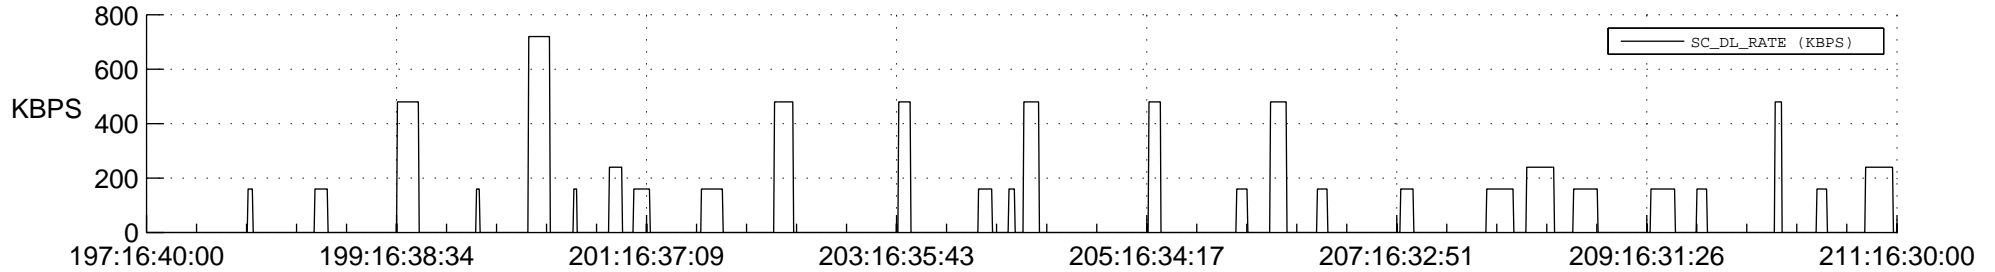

STEREO BEHIND SSR PCT Full Prediction

SWAVES_Percent_Full_Prediction

IMPACT_Percent_Full_Prediction

PLASTIC_Percent_Full_Prediction

Spacecraft_DownLink_Rate

Ground Time (2012:197:16:40:00.000 -2012:211:16:30:00.000)