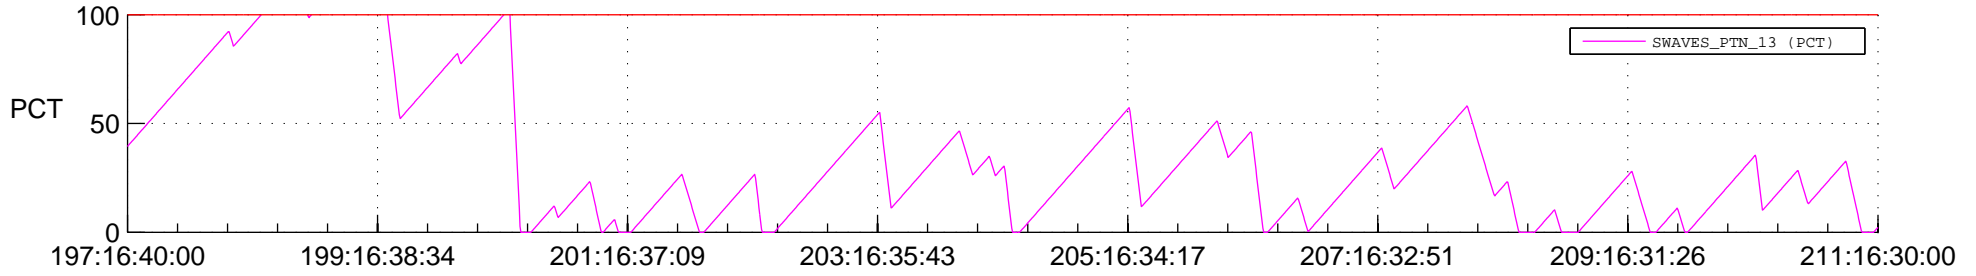

STEREO BEHIND SSR PCT Full Prediction

SWAVES_Percent_Full_Prediction

IMPACT_Percent_Full_Prediction

PLASTIC_Percent_Full_Prediction

Spacecraft_DownLink_Rate

Ground Time (2012:197:16:40:00.000 -2012:211:16:30:00.000)