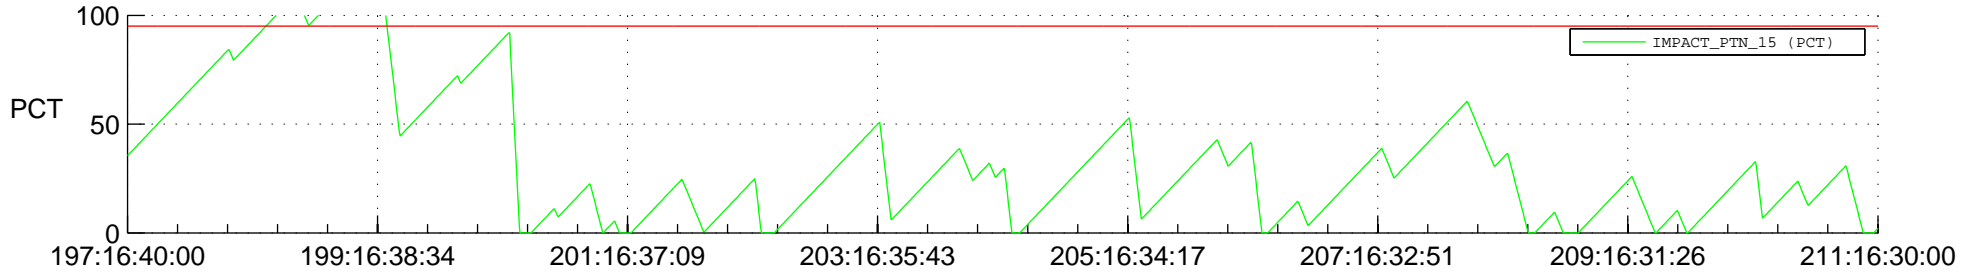

STEREO BEHIND SSR PCT Full Prediction

SWAVES_Percent_Full_Prediction

IMPACT_Percent_Full_Prediction

PLASTIC_Percent_Full_Prediction

Spacecraft_DownLink_Rate

Ground Time (2012:197:16:40:00.000 -2012:211:16:30:00.000)