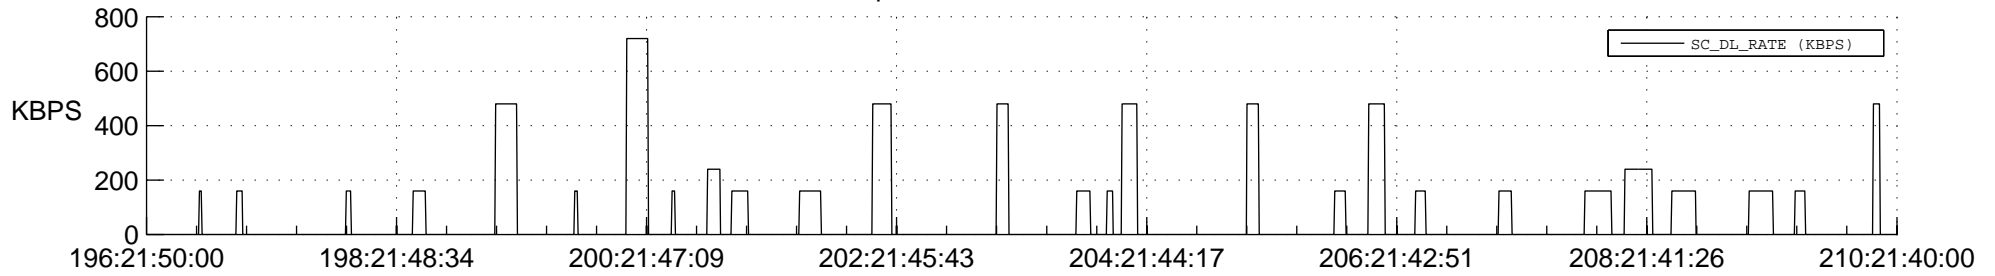

## Spacecraft\_DownLink\_Rate

Ground Time (2012:196:21:50:00.000 -2012:210:21:40:00.000)