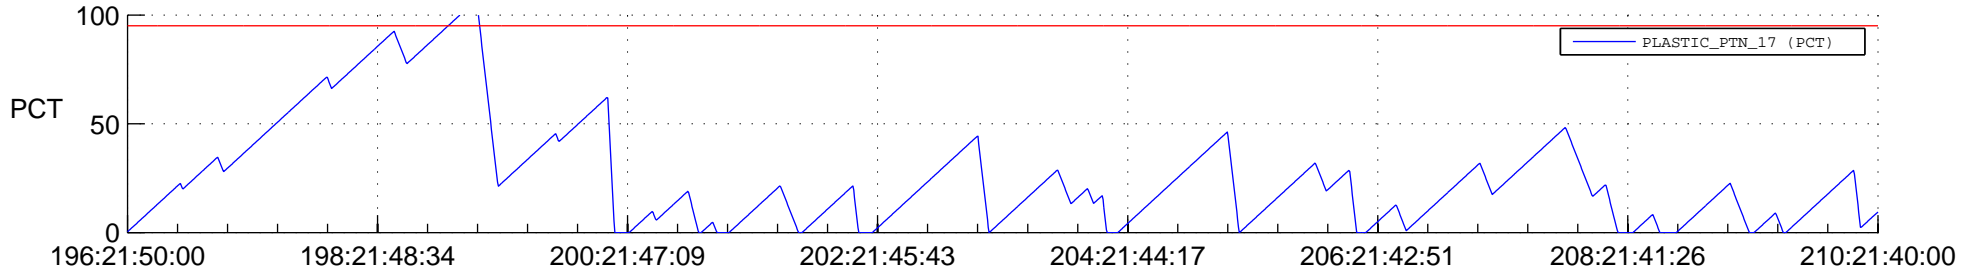

# STEREO BEHIND SSR PCT Full Prediction

## SWAVES\_Percent\_Full\_Prediction

## Spacecraft\_DownLink\_Rate

Ground Time (2012:196:21:50:00.000 -2012:210:21:40:00.000)