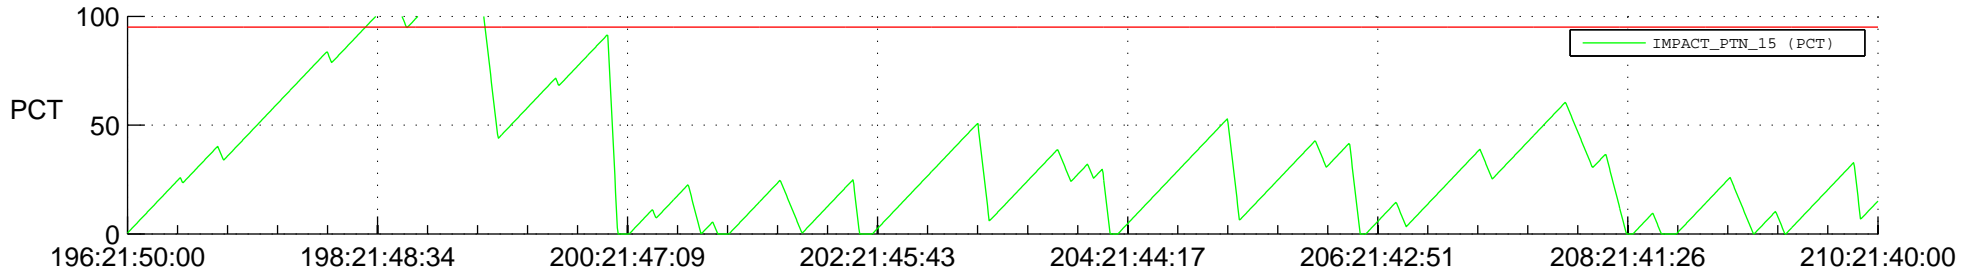

IMPACT_Percent_Full_Prediction