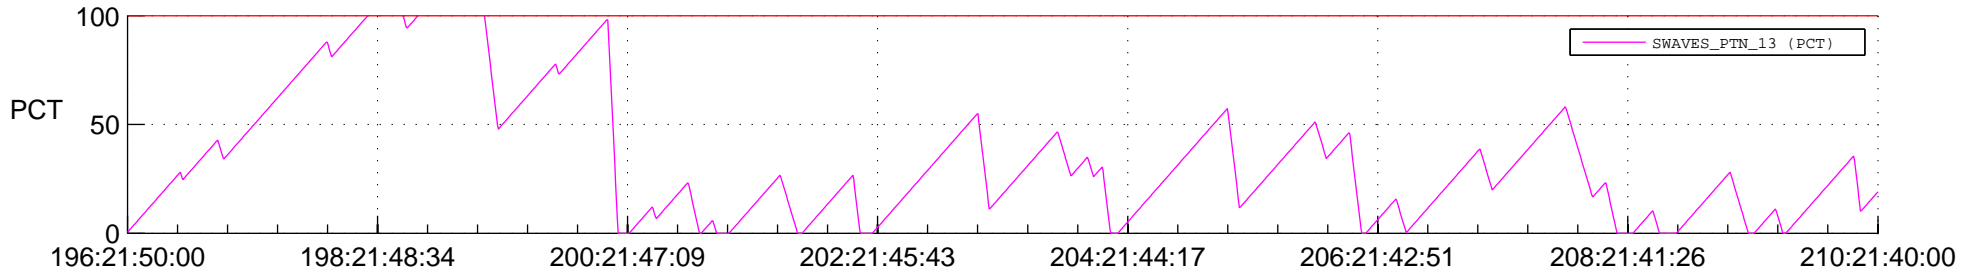

# STEREO BEHIND SSR PCT Full Prediction

## SWAVES\_Percent\_Full\_Prediction

## Spacecraft\_DownLink\_Rate

Ground Time (2012:196:21:50:00.000 -2012:210:21:40:00.000)