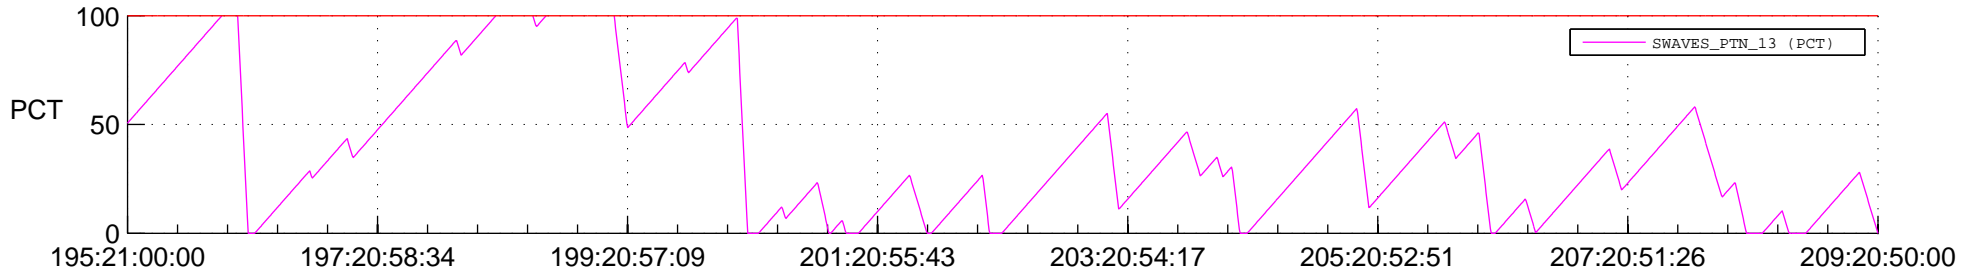

STEREO BEHIND SSR PCT Full Prediction

SWAVES_Percent_Full_Prediction

IMPACT_Percent_Full_Prediction

PLASTIC_Percent_Full_Prediction

Spacecraft_DownLink_Rate

Ground Time (2012:195:21:00:00.000 -2012:209:20:50:00.000)