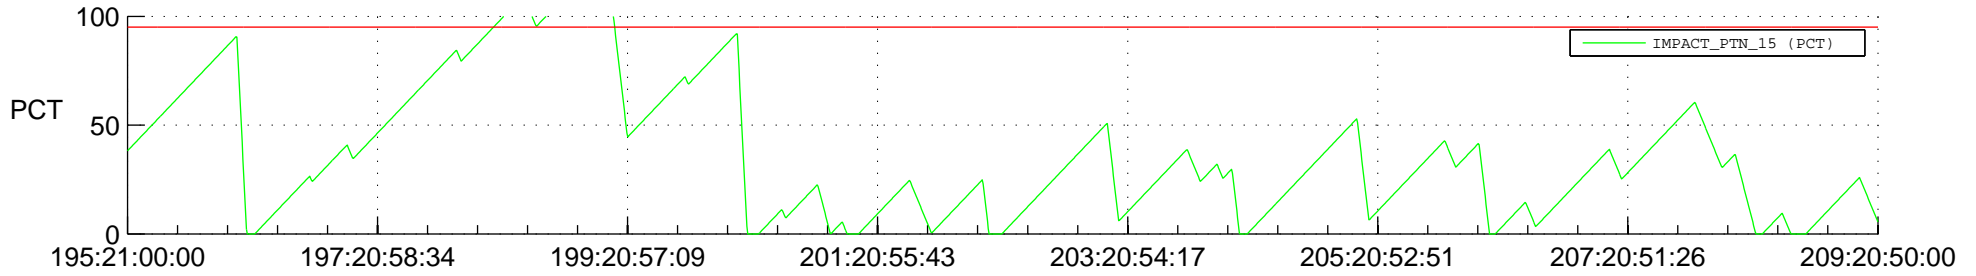

STEREO BEHIND SSR PCT Full Prediction

SWAVES_Percent_Full_Prediction

IMPACT_Percent_Full_Prediction

PLASTIC_Percent_Full_Prediction

Spacecraft_DownLink_Rate

Ground Time (2012:195:21:00:00.000 -2012:209:20:50:00.000)