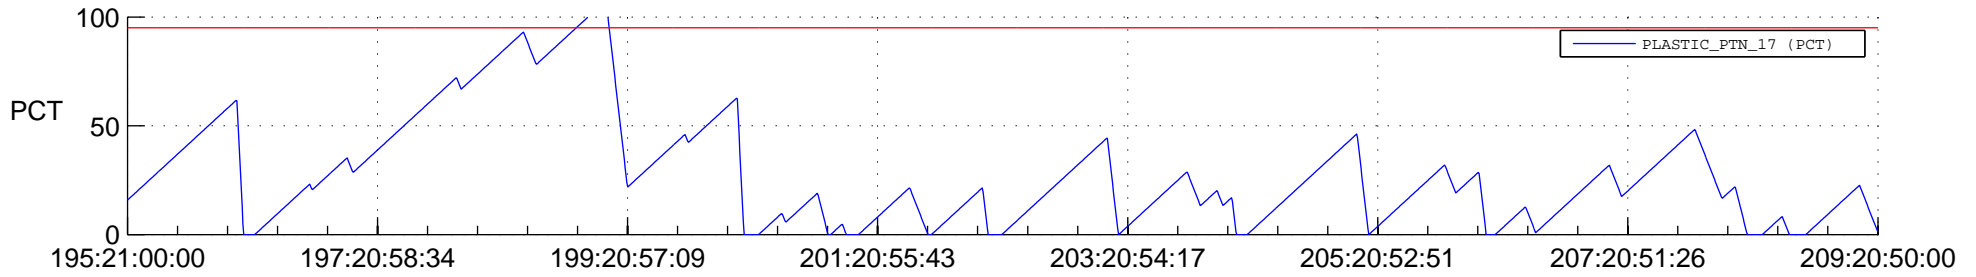

STEREO BEHIND SSR PCT Full Prediction

SWAVES_Percent_Full_Prediction

IMPACT_Percent_Full_Prediction

PLASTIC_Percent_Full_Prediction

Spacecraft_DownLink_Rate

Ground Time (2012:195:21:00:00.000 -2012:209:20:50:00.000)