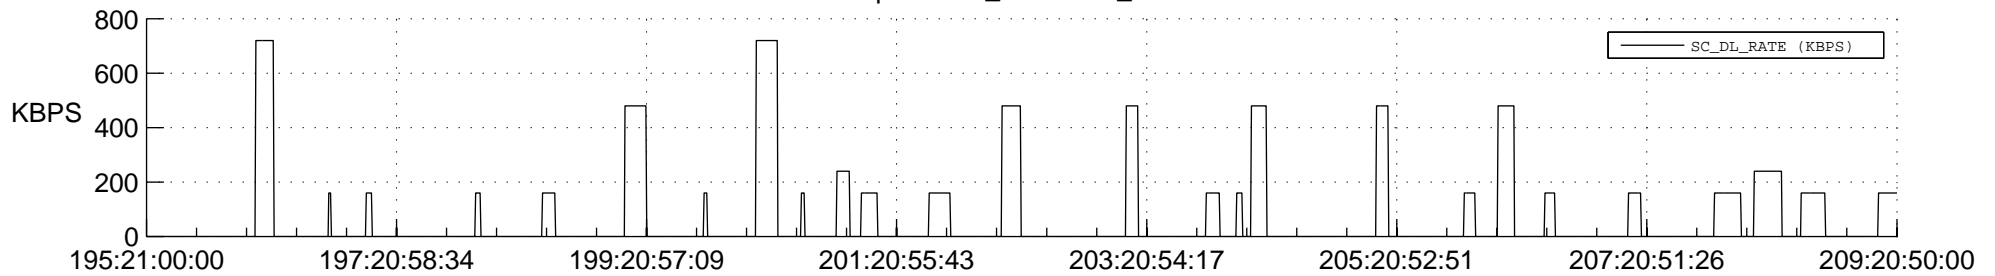

STEREO BEHIND SSR PCT Full Prediction

SWAVES_Percent_Full_Prediction

IMPACT_Percent_Full_Prediction

PLASTIC_Percent_Full_Prediction

Spacecraft_DownLink_Rate

Ground Time (2012:195:21:00:00.000 -2012:209:20:50:00.000)