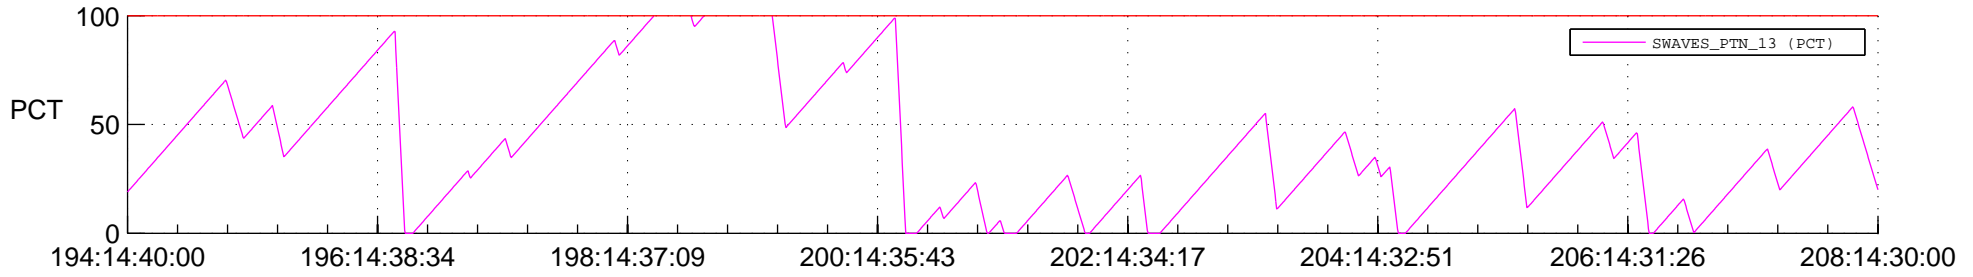

STEREO BEHIND SSR PCT Full Prediction

SWAVES_Percent_Full_Prediction

IMPACT_Percent_Full_Prediction

PLASTIC_Percent_Full_Prediction

Spacecraft_DownLink_Rate

Ground Time (2012:194:14:40:00.000 -2012:208:14:30:00.000)