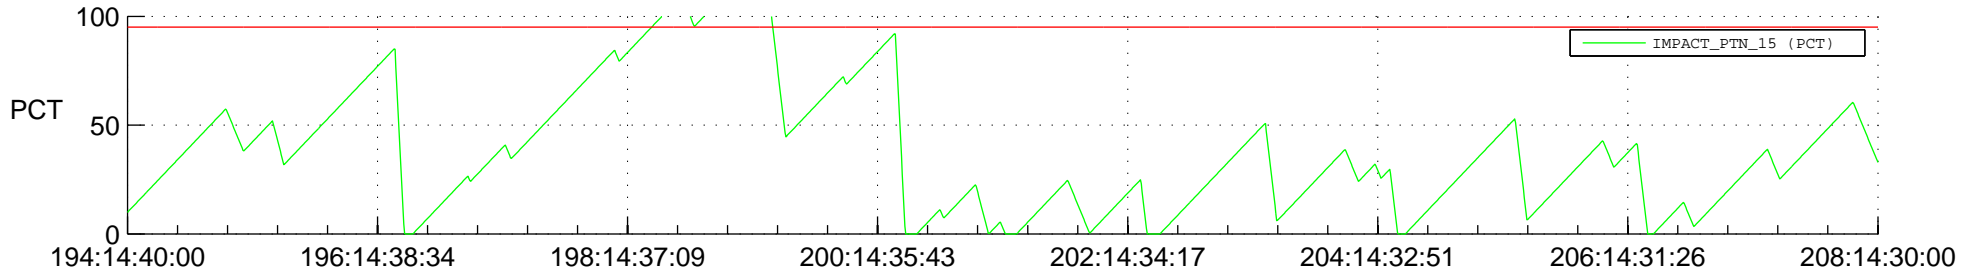

STEREO BEHIND SSR PCT Full Prediction

SWAVES_Percent_Full_Prediction

IMPACT_Percent_Full_Prediction

PLASTIC_Percent_Full_Prediction

Spacecraft_DownLink_Rate

Ground Time (2012:194:14:40:00.000 -2012:208:14:30:00.000)