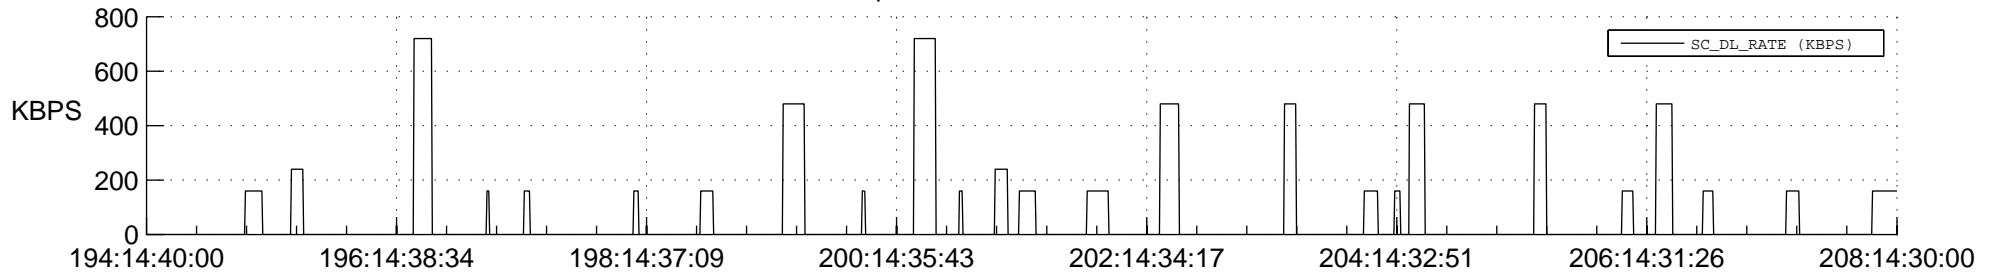

STEREO BEHIND SSR PCT Full Prediction

SWAVES_Percent_Full_Prediction

IMPACT_Percent_Full_Prediction

PLASTIC_Percent_Full_Prediction

Spacecraft_DownLink_Rate

Ground Time (2012:194:14:40:00.000 -2012:208:14:30:00.000)