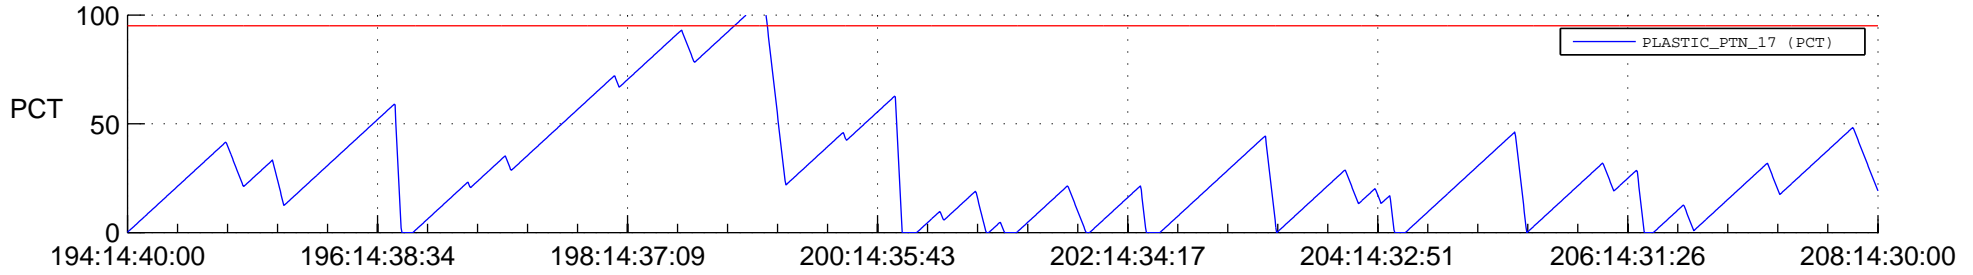

STEREO BEHIND SSR PCT Full Prediction

SWAVES_Percent_Full_Prediction

IMPACT_Percent_Full_Prediction

PLASTIC_Percent_Full_Prediction

Spacecraft_DownLink_Rate

Ground Time (2012:194:14:40:00.000 -2012:208:14:30:00.000)