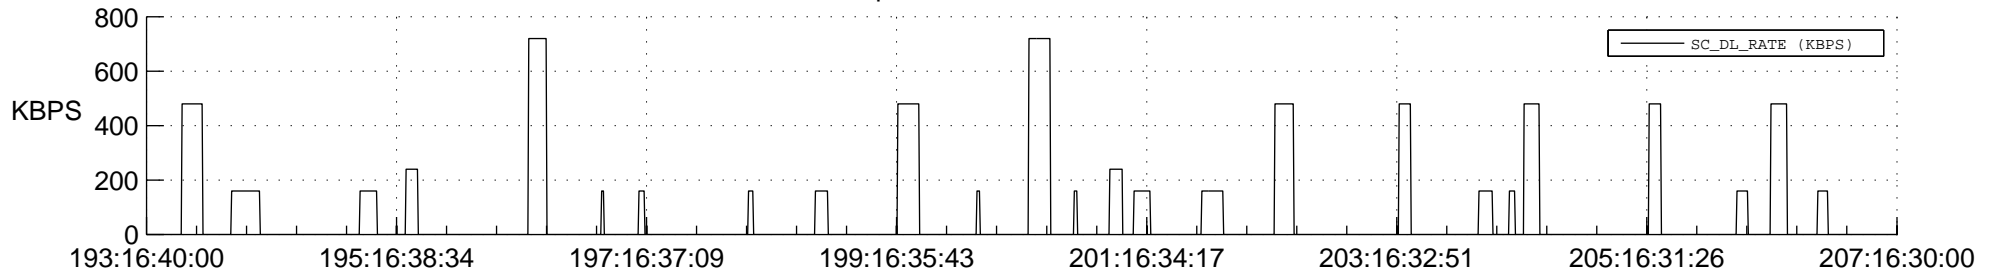

STEREO BEHIND SSR PCT Full Prediction

SWAVES_Percent_Full_Prediction

IMPACT_Percent_Full_Prediction

PLASTIC_Percent_Full_Prediction

Spacecraft_DownLink_Rate

Ground Time (2012:193:16:40:00.000 -2012:207:16:30:00.000)