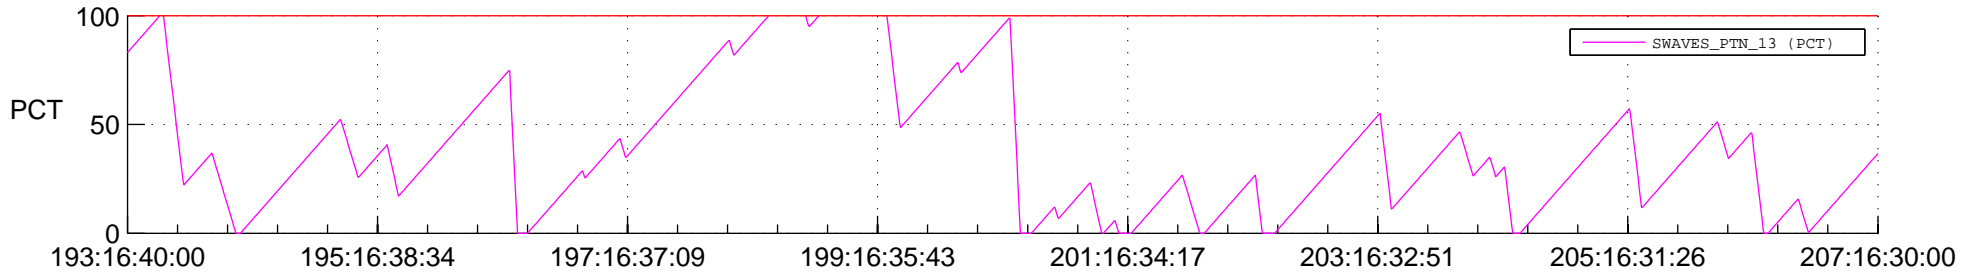

STEREO BEHIND SSR PCT Full Prediction

SWAVES_Percent_Full_Prediction

IMPACT_Percent_Full_Prediction

PLASTIC_Percent_Full_Prediction

Spacecraft_DownLink_Rate

Ground Time (2012:193:16:40:00.000 -2012:207:16:30:00.000)