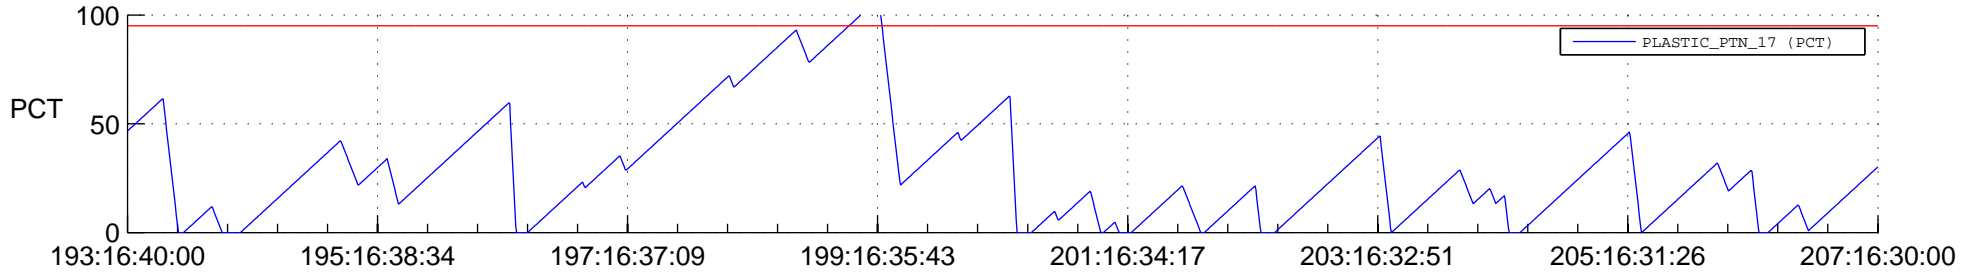

STEREO BEHIND SSR PCT Full Prediction

SWAVES_Percent_Full_Prediction

IMPACT_Percent_Full_Prediction

PLASTIC_Percent_Full_Prediction

Spacecraft_DownLink_Rate

Ground Time (2012:193:16:40:00.000 -2012:207:16:30:00.000)