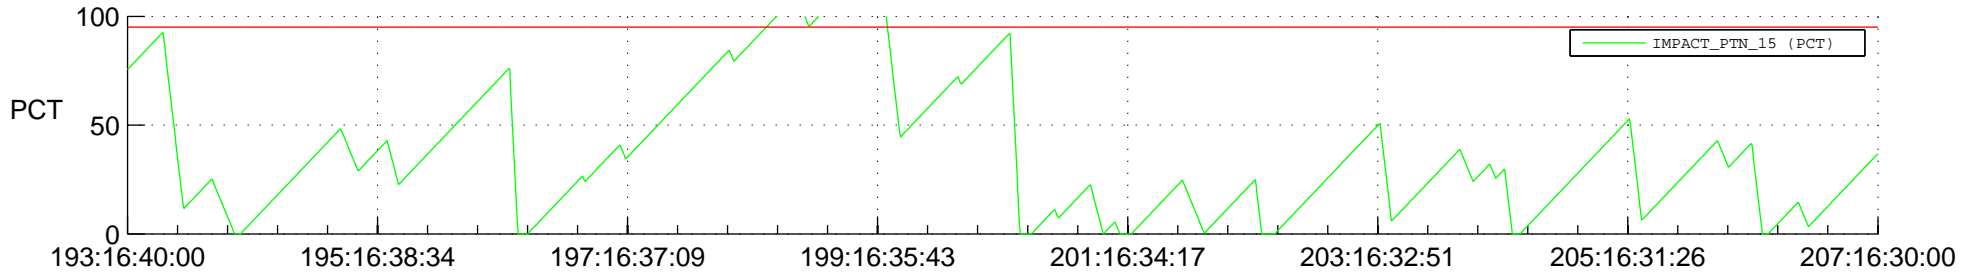

STEREO BEHIND SSR PCT Full Prediction

SWAVES_Percent_Full_Prediction

IMPACT_Percent_Full_Prediction

PLASTIC_Percent_Full_Prediction

Spacecraft_DownLink_Rate

Ground Time (2012:193:16:40:00.000 -2012:207:16:30:00.000)