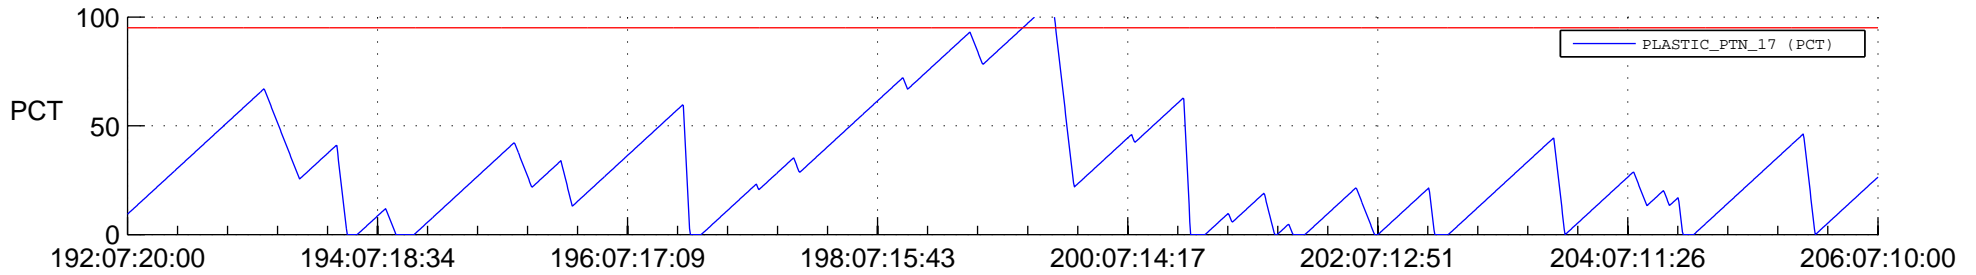

STEREO BEHIND SSR PCT Full Prediction

SWAVES_Percent_Full_Prediction

IMPACT_Percent_Full_Prediction

PLASTIC_Percent_Full_Prediction

Spacecraft_DownLink_Rate

Ground Time (2012:192:07:20:00.000 -2012:206:07:10:00.000)