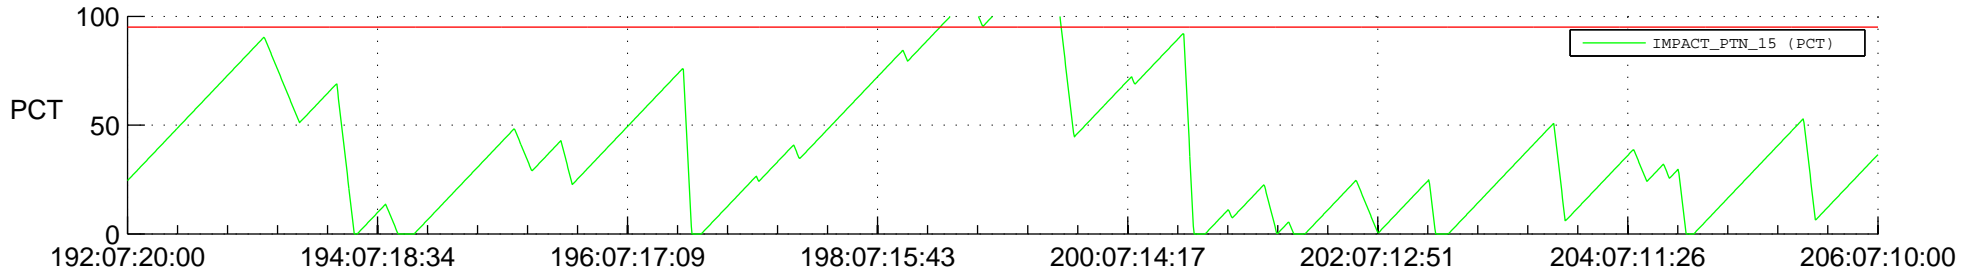

STEREO BEHIND SSR PCT Full Prediction

SWAVES_Percent_Full_Prediction

IMPACT_Percent_Full_Prediction

PLASTIC_Percent_Full_Prediction

Spacecraft_DownLink_Rate

Ground Time (2012:192:07:20:00.000 -2012:206:07:10:00.000)