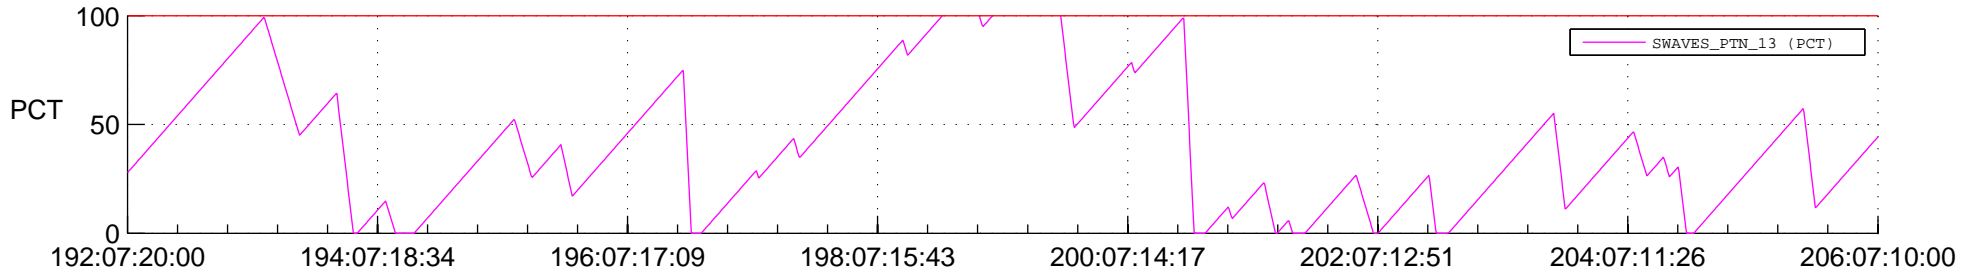

STEREO BEHIND SSR PCT Full Prediction

SWAVES_Percent_Full_Prediction

IMPACT_Percent_Full_Prediction

PLASTIC_Percent_Full_Prediction

Spacecraft_DownLink_Rate

Ground Time (2012:192:07:20:00.000 -2012:206:07:10:00.000)