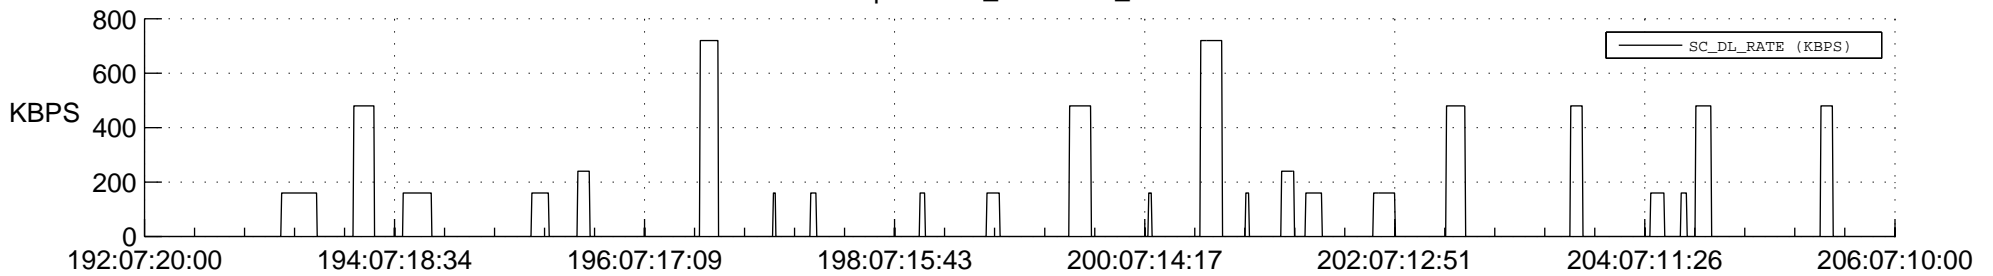

STEREO BEHIND SSR PCT Full Prediction

SWAVES_Percent_Full_Prediction

IMPACT_Percent_Full_Prediction

PLASTIC_Percent_Full_Prediction

Spacecraft_DownLink_Rate

Ground Time (2012:192:07:20:00.000 -2012:206:07:10:00.000)