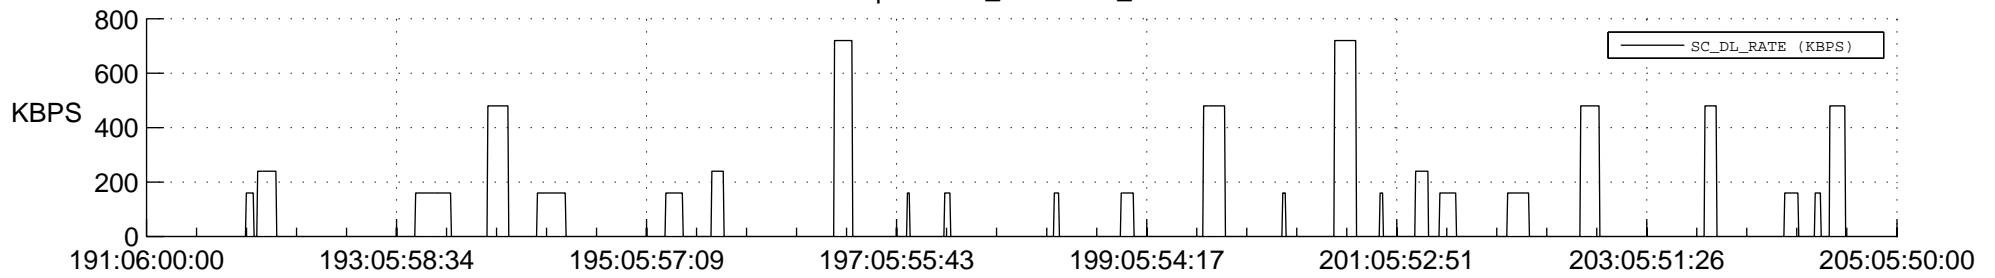

STEREO BEHIND SSR PCT Full Prediction

SWAVES_Percent_Full_Prediction

IMPACT_Percent_Full_Prediction

PLASTIC_Percent_Full_Prediction

Spacecraft_DownLink_Rate

Ground Time (2012:191:06:00:00.000 -2012:205:05:50:00.000)