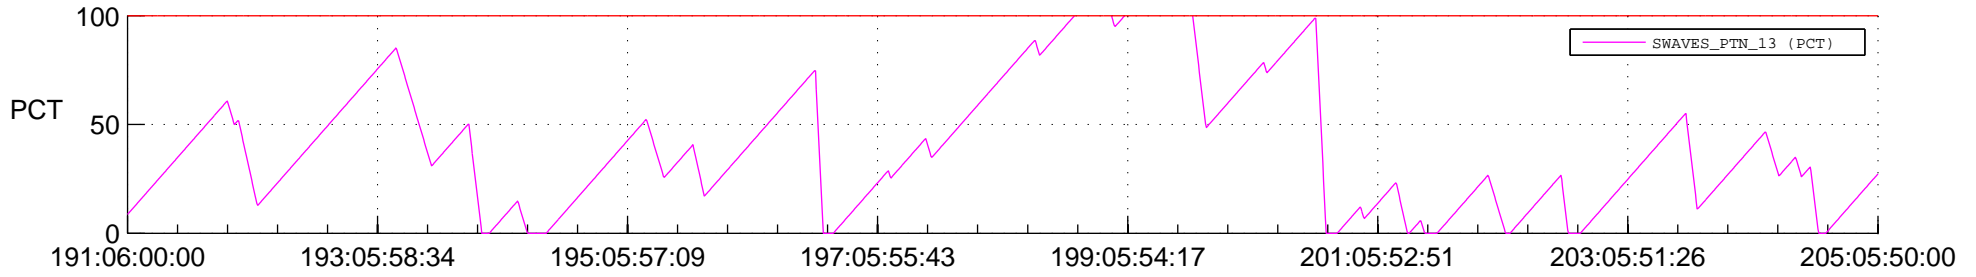

STEREO BEHIND SSR PCT Full Prediction

SWAVES_Percent_Full_Prediction

IMPACT_Percent_Full_Prediction

PLASTIC_Percent_Full_Prediction

Spacecraft_DownLink_Rate

Ground Time (2012:191:06:00:00.000 -2012:205:05:50:00.000)