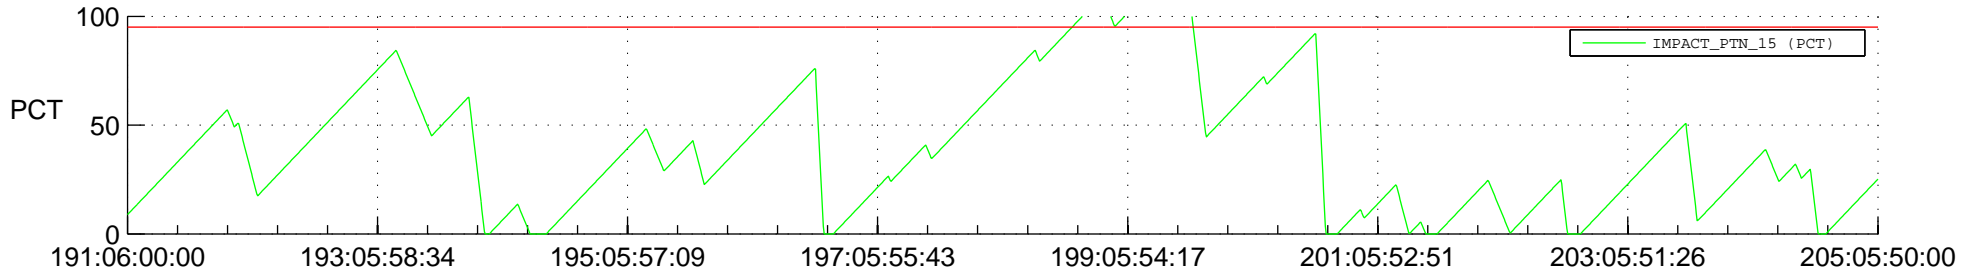

STEREO BEHIND SSR PCT Full Prediction

SWAVES_Percent_Full_Prediction

IMPACT_Percent_Full_Prediction

PLASTIC_Percent_Full_Prediction

Spacecraft_DownLink_Rate

Ground Time (2012:191:06:00:00.000 -2012:205:05:50:00.000)