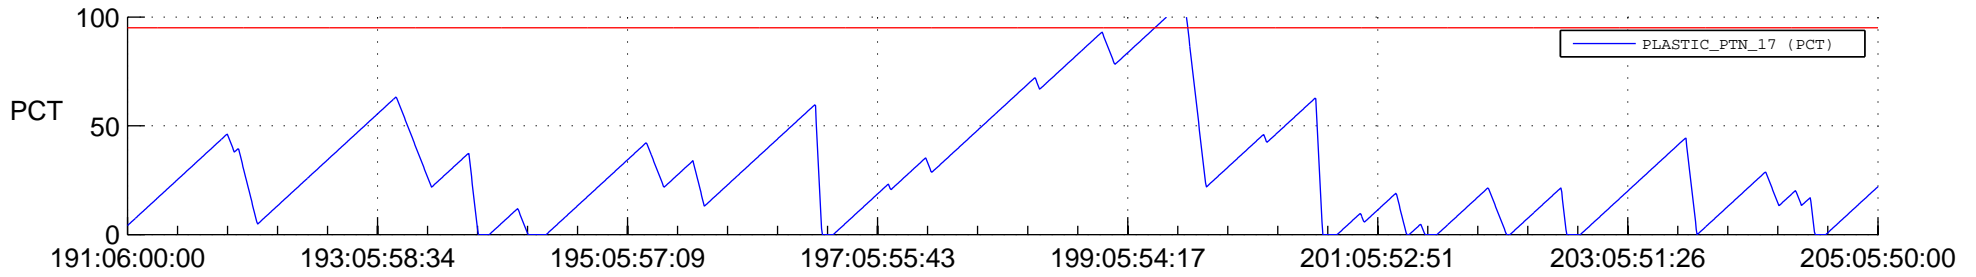

STEREO BEHIND SSR PCT Full Prediction

SWAVES_Percent_Full_Prediction

IMPACT_Percent_Full_Prediction

PLASTIC_Percent_Full_Prediction

Spacecraft_DownLink_Rate

Ground Time (2012:191:06:00:00.000 -2012:205:05:50:00.000)