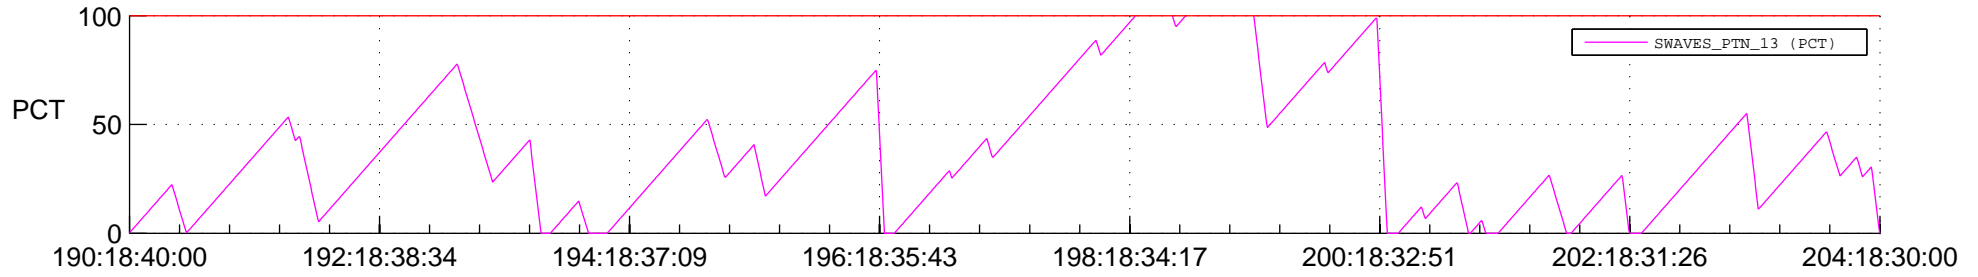

STEREO BEHIND SSR PCT Full Prediction

SWAVES_Percent_Full_Prediction

IMPACT_Percent_Full_Prediction

PLASTIC_Percent_Full_Prediction

Spacecraft_DownLink_Rate