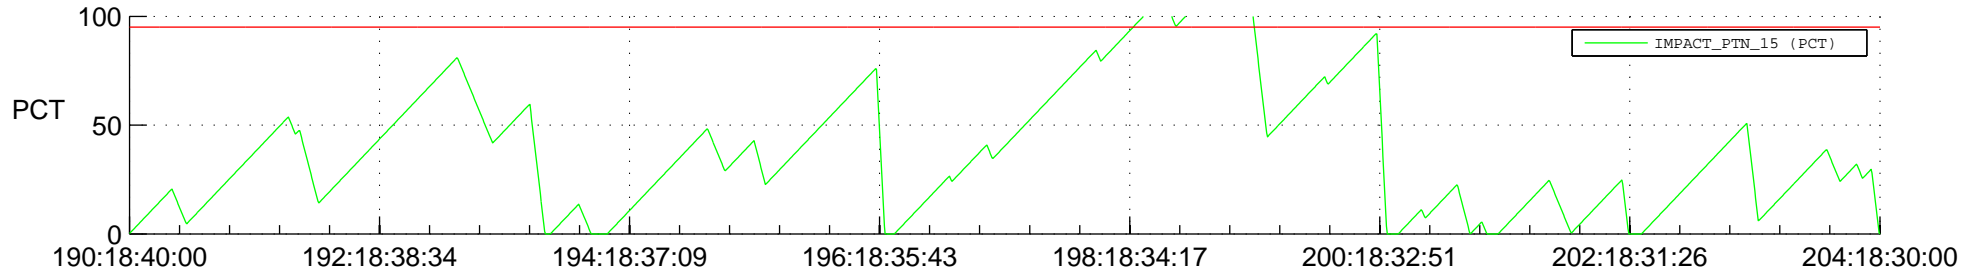

STEREO BEHIND SSR PCT Full Prediction

SWAVES_Percent_Full_Prediction

IMPACT_Percent_Full_Prediction

PLASTIC_Percent_Full_Prediction

Spacecraft_DownLink_Rate