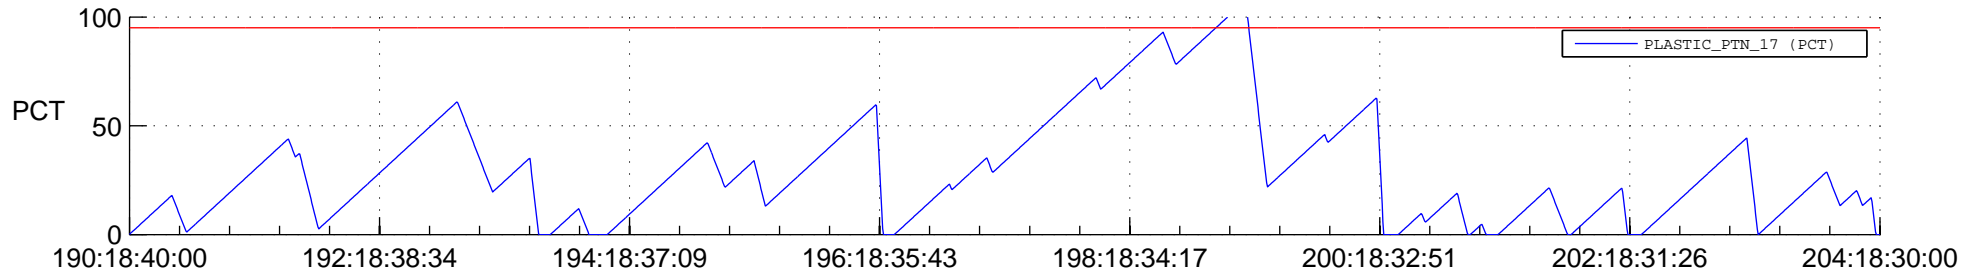

STEREO BEHIND SSR PCT Full Prediction

SWAVES_Percent_Full_Prediction

IMPACT_Percent_Full_Prediction

PLASTIC_Percent_Full_Prediction

Spacecraft_DownLink_Rate