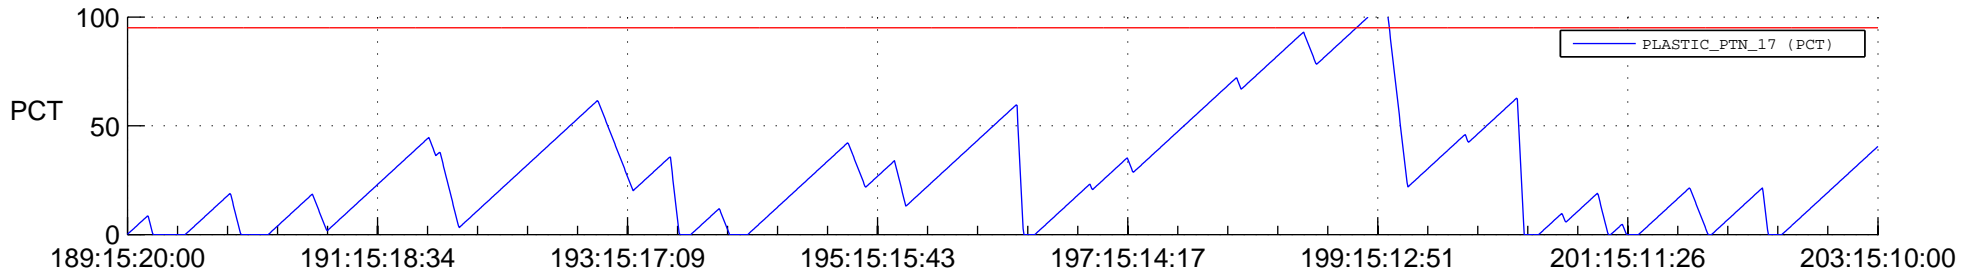

STEREO BEHIND SSR PCT Full Prediction

SWAVES_Percent_Full_Prediction

IMPACT_Percent_Full_Prediction

PLASTIC_Percent_Full_Prediction

Spacecraft_DownLink_Rate