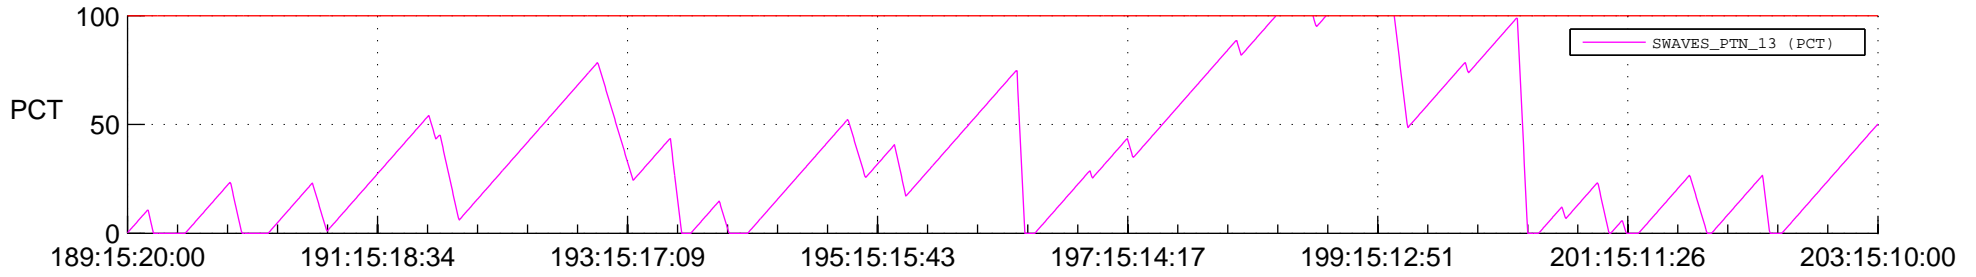

STEREO BEHIND SSR PCT Full Prediction

SWAVES_Percent_Full_Prediction

IMPACT_Percent_Full_Prediction

PLASTIC_Percent_Full_Prediction

Spacecraft_DownLink_Rate