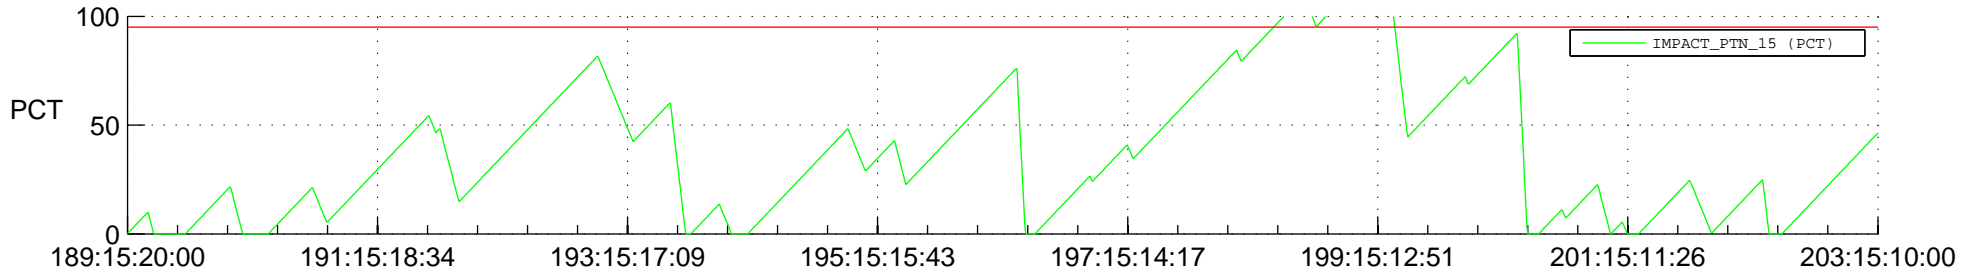

STEREO BEHIND SSR PCT Full Prediction

SWAVES_Percent_Full_Prediction

IMPACT_Percent_Full_Prediction

PLASTIC_Percent_Full_Prediction

Spacecraft_DownLink_Rate