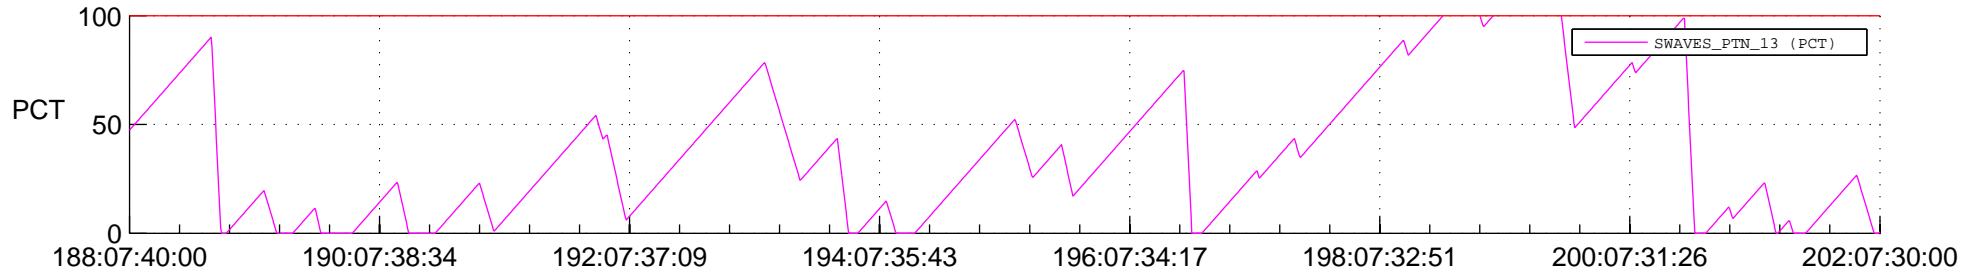

# STEREO BEHIND SSR PCT Full Prediction

## SWAVES\_Percent\_Full\_Prediction