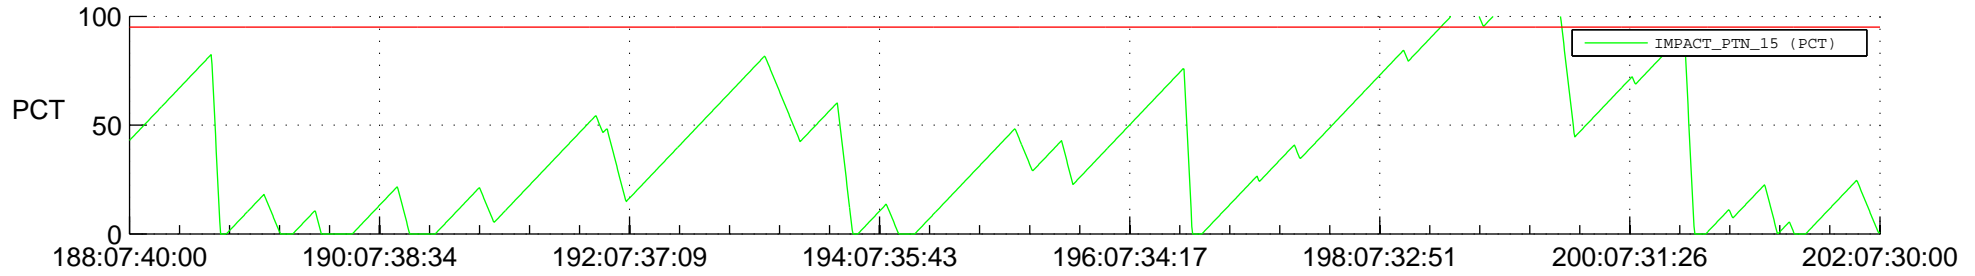

IMPACT_Percent_Full_Prediction