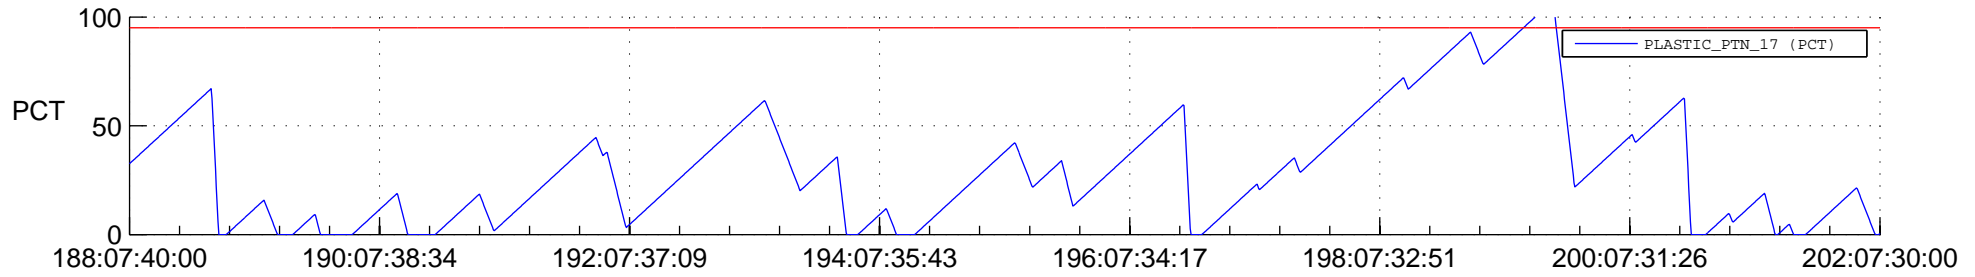

PLASTIC_Percent_Full_Prediction