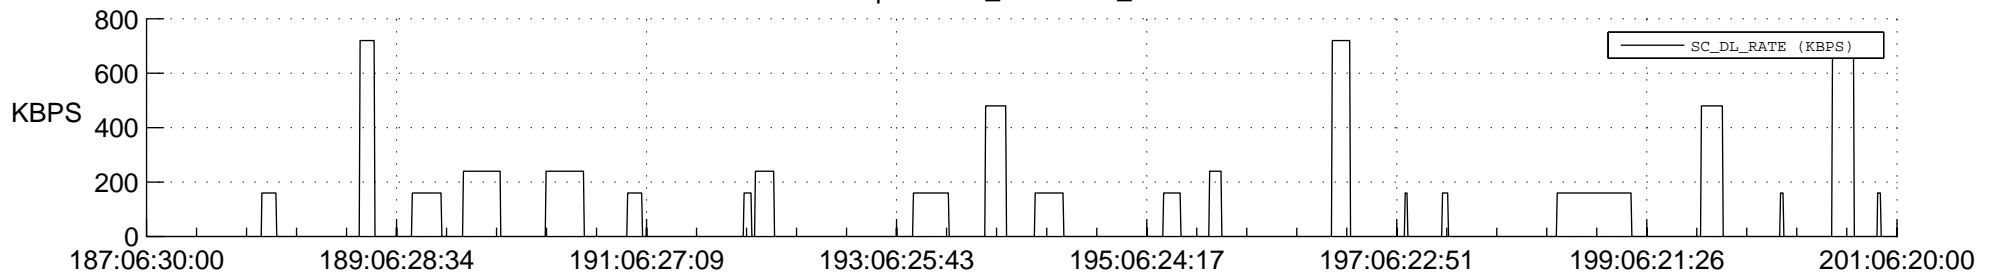

## Spacecraft\_DownLink\_Rate

Ground Time (2012:187:06:30:00.000 -2012:201:06:20:00.000)