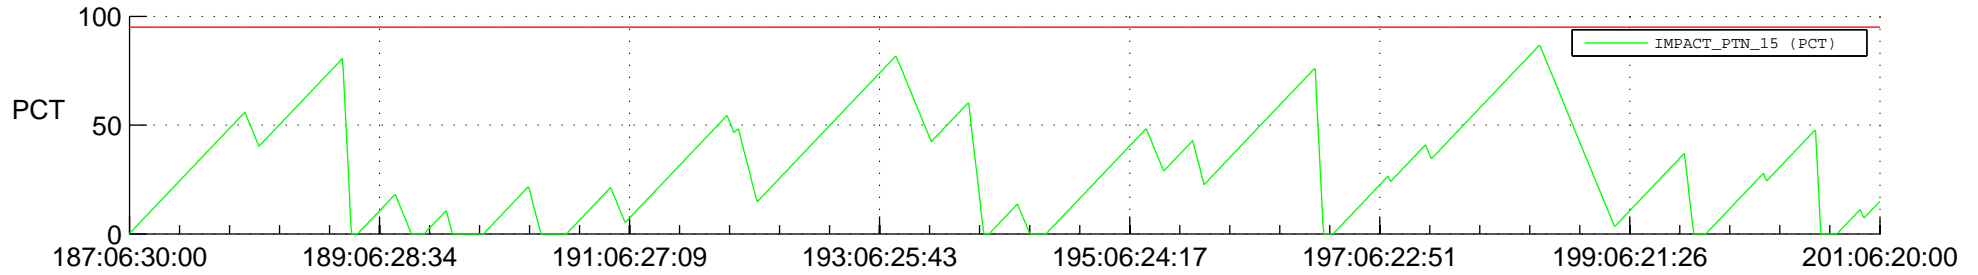

IMPACT_Percent_Full_Prediction