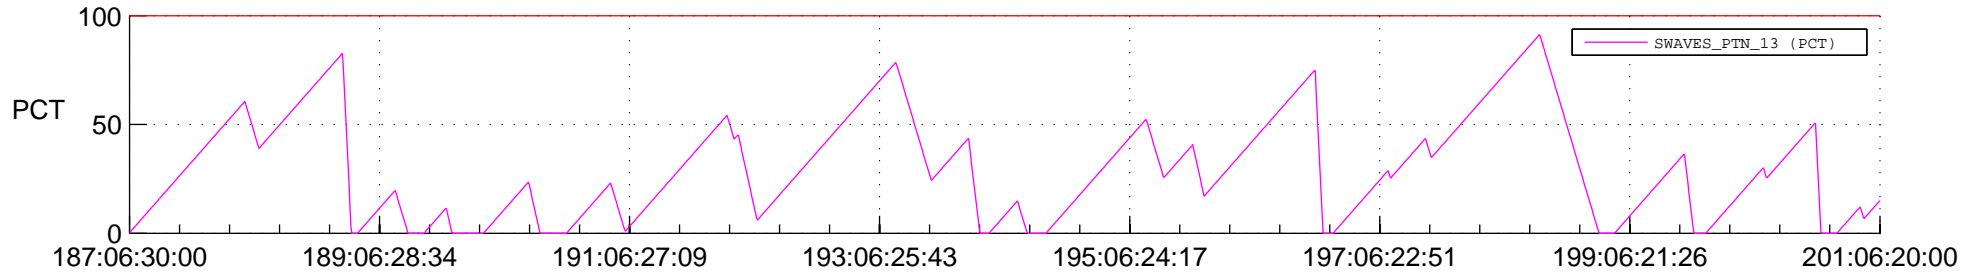

# STEREO BEHIND SSR PCT Full Prediction

## SWAVES\_Percent\_Full\_Prediction

## Spacecraft\_DownLink\_Rate

Ground Time (2012:187:06:30:00.000 -2012:201:06:20:00.000)