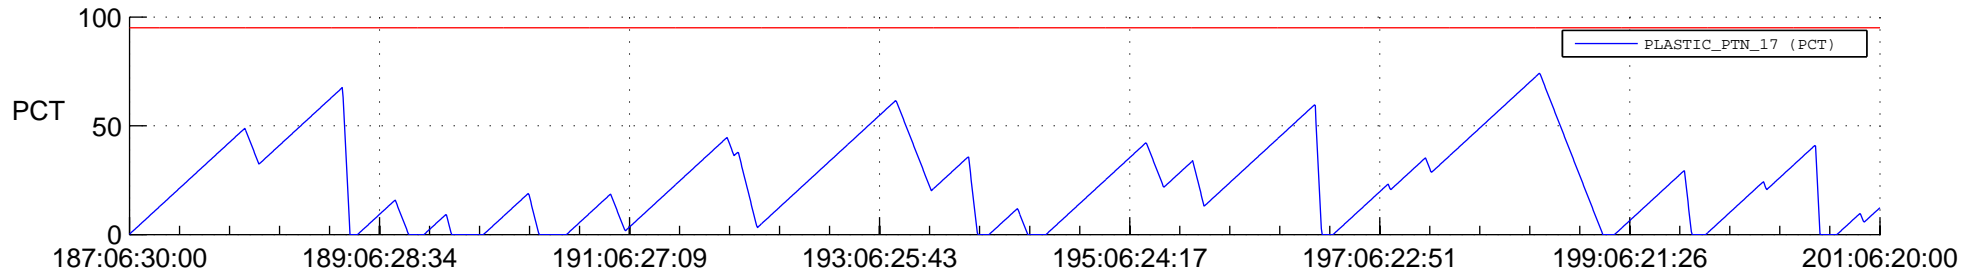

PLASTIC_Percent_Full_Prediction