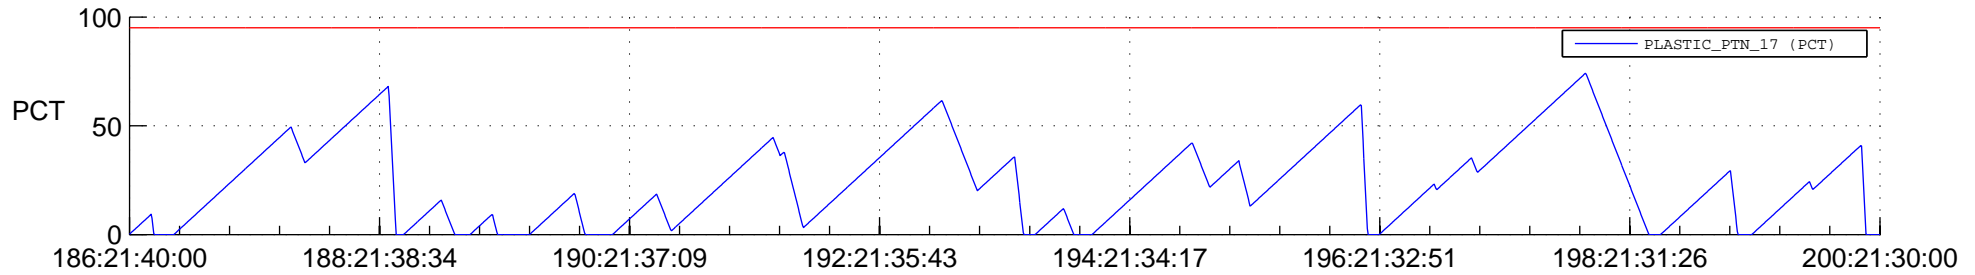

PLASTIC_Percent_Full_Prediction