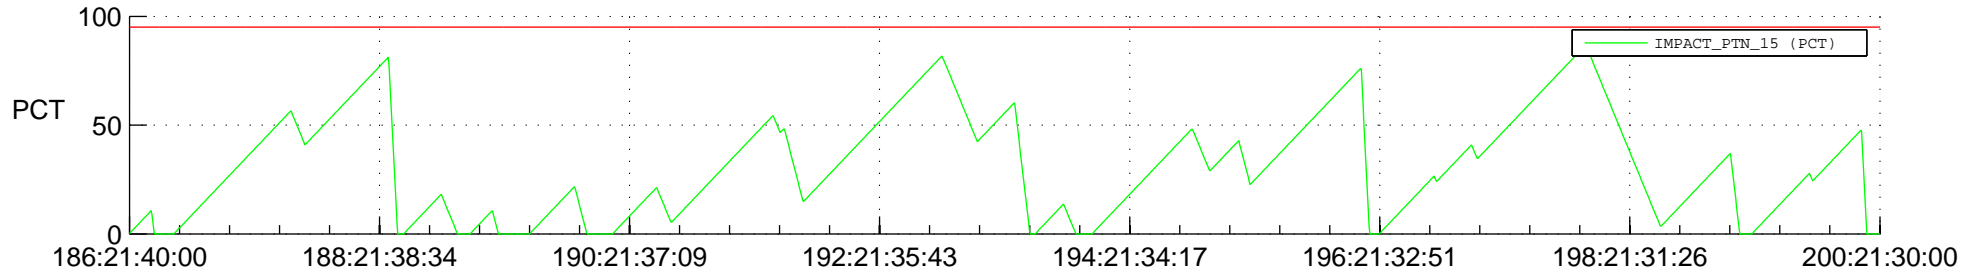

IMPACT_Percent_Full_Prediction