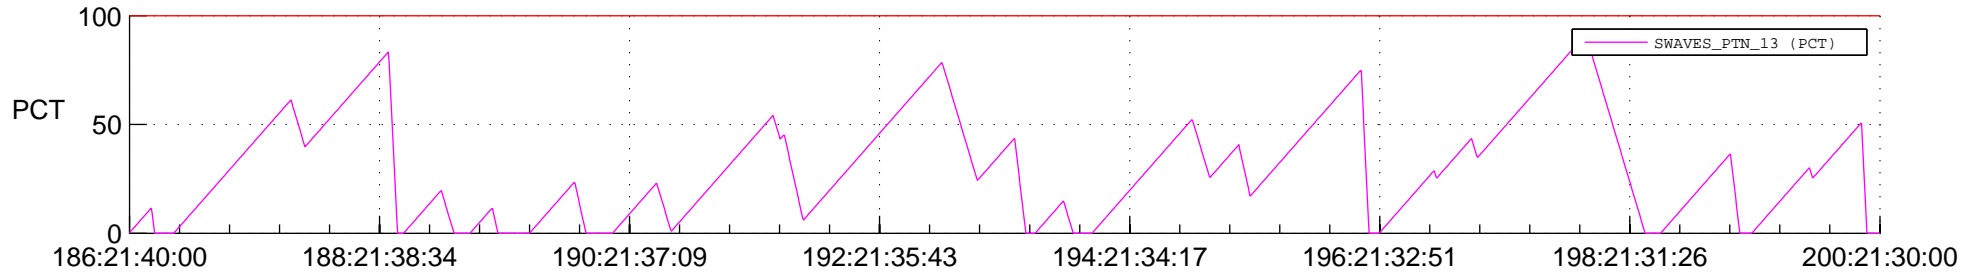

# STEREO BEHIND SSR PCT Full Prediction

## SWAVES\_Percent\_Full\_Prediction