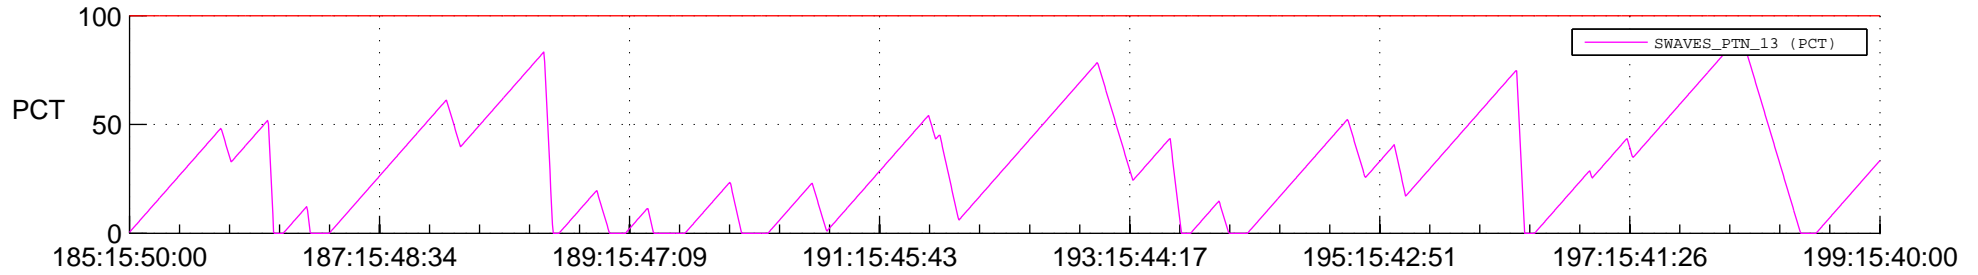

# STEREO BEHIND SSR PCT Full Prediction

## SWAVES\_Percent\_Full\_Prediction