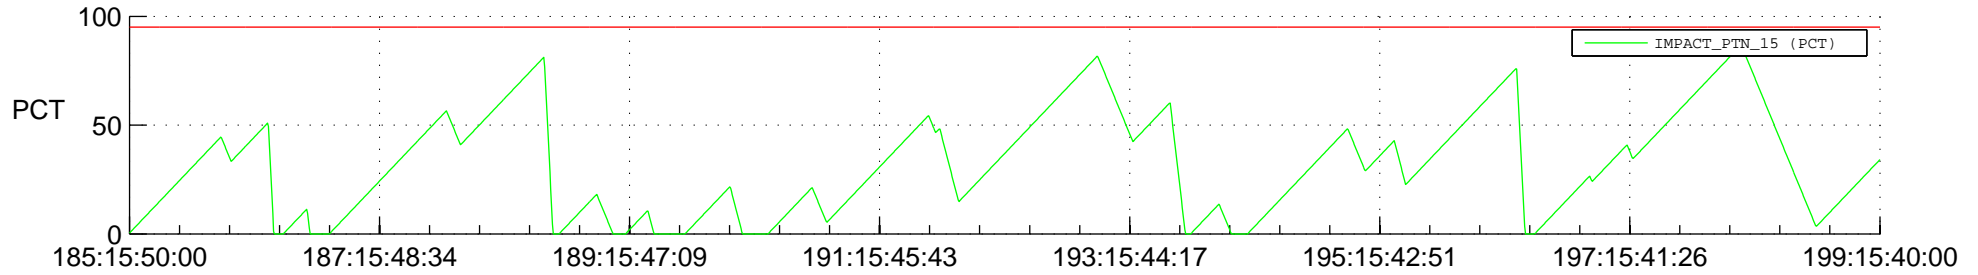

IMPACT_Percent_Full_Prediction