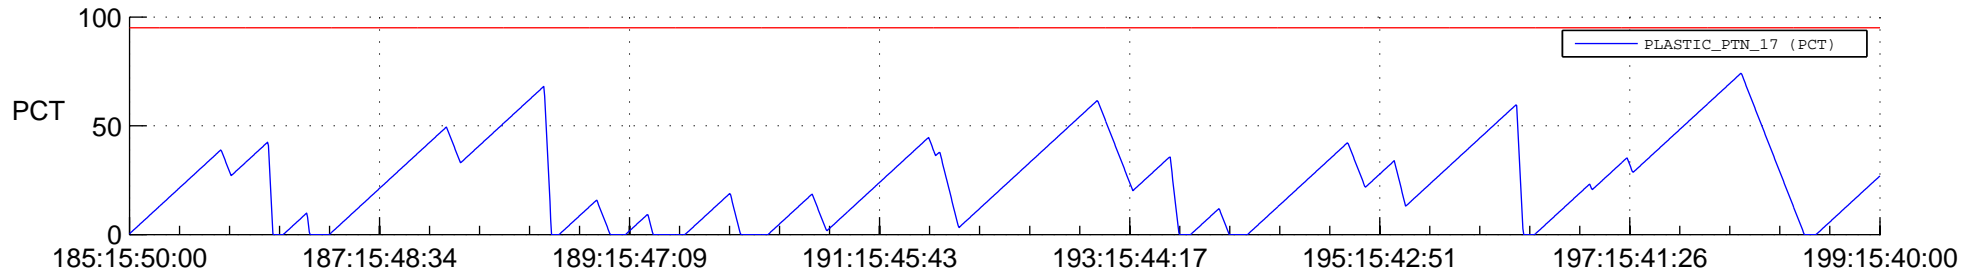

PLASTIC_Percent_Full_Prediction