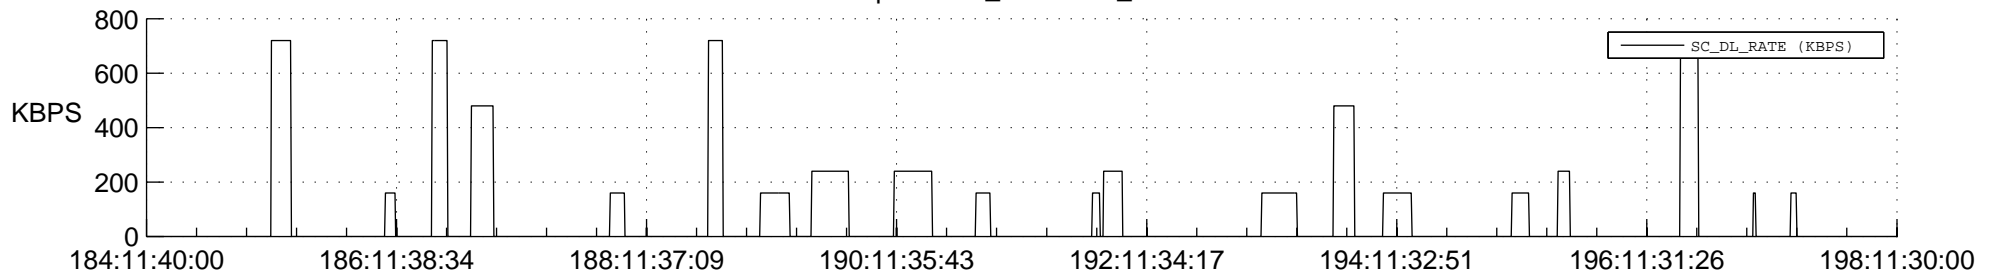

## Spacecraft\_DownLink\_Rate

Ground Time (2012:184:11:40:00.000 -2012:198:11:30:00.000)