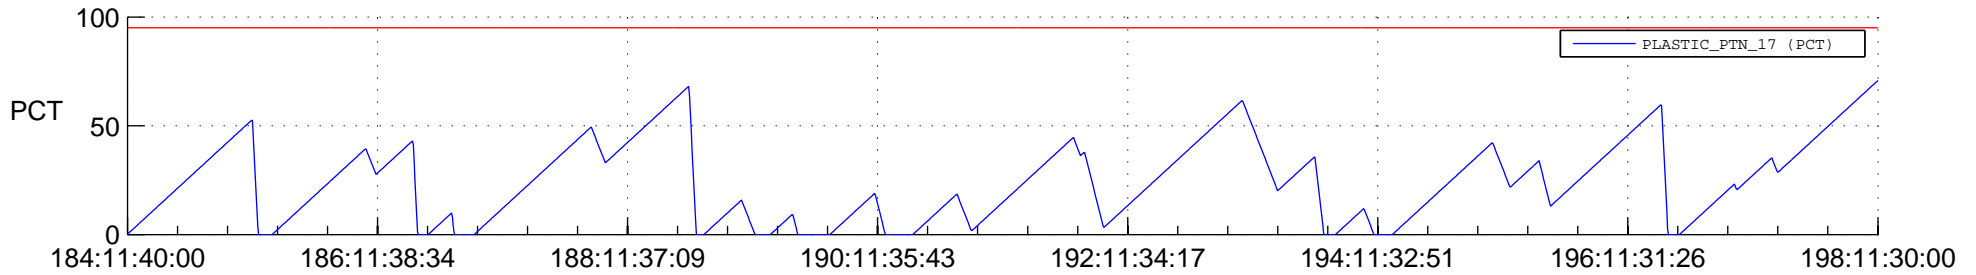

PLASTIC_Percent_Full_Prediction