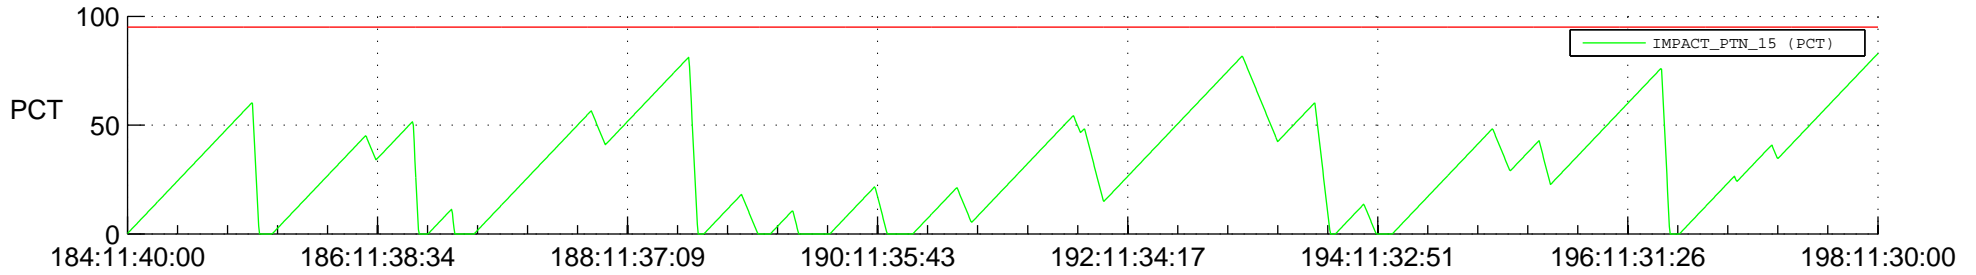

IMPACT_Percent_Full_Prediction