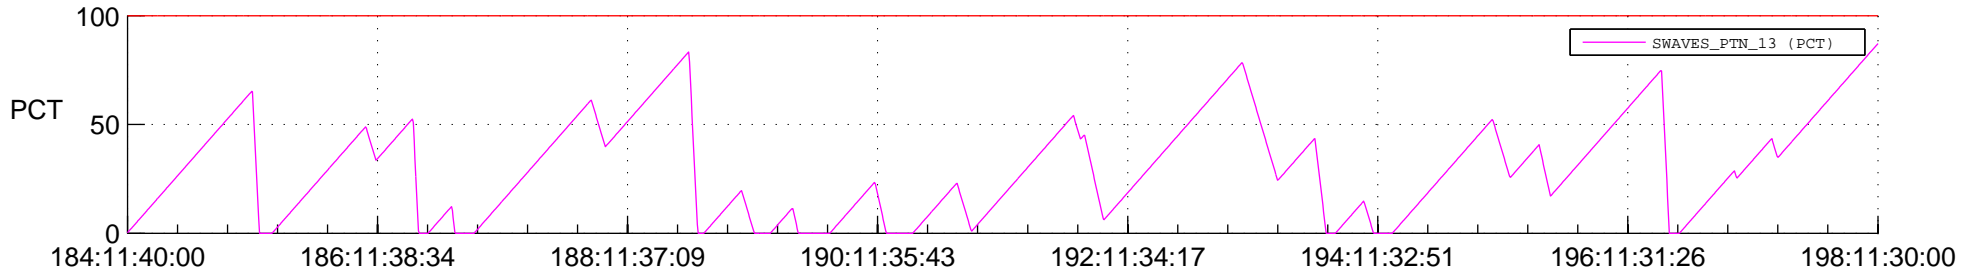

# STEREO BEHIND SSR PCT Full Prediction

## SWAVES\_Percent\_Full\_Prediction

## Spacecraft\_DownLink\_Rate

Ground Time (2012:184:11:40:00.000 -2012:198:11:30:00.000)