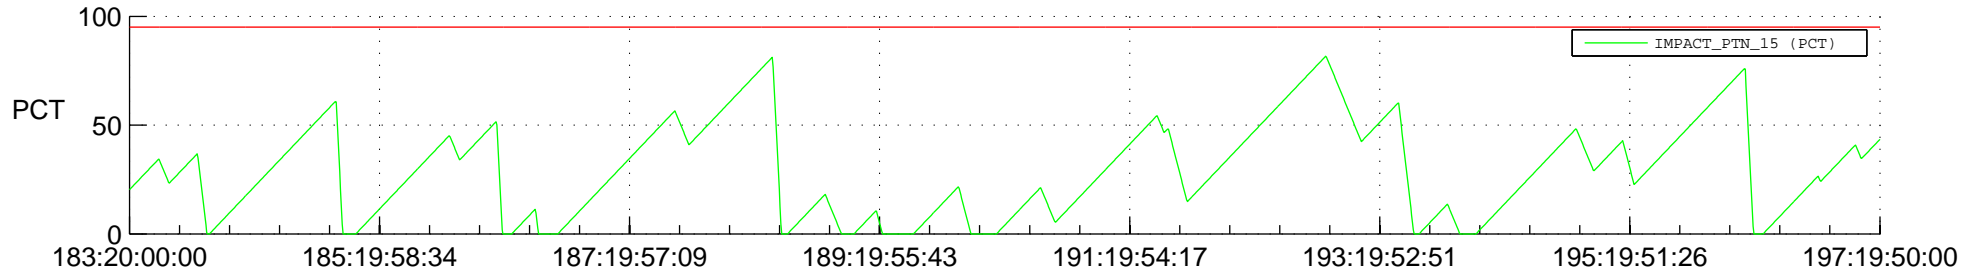

IMPACT_Percent_Full_Prediction