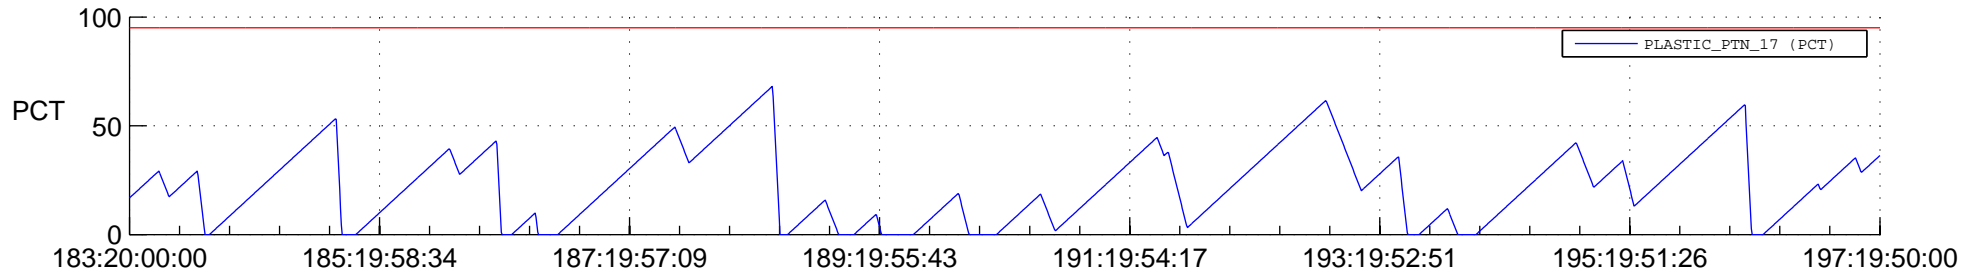

PLASTIC_Percent_Full_Prediction