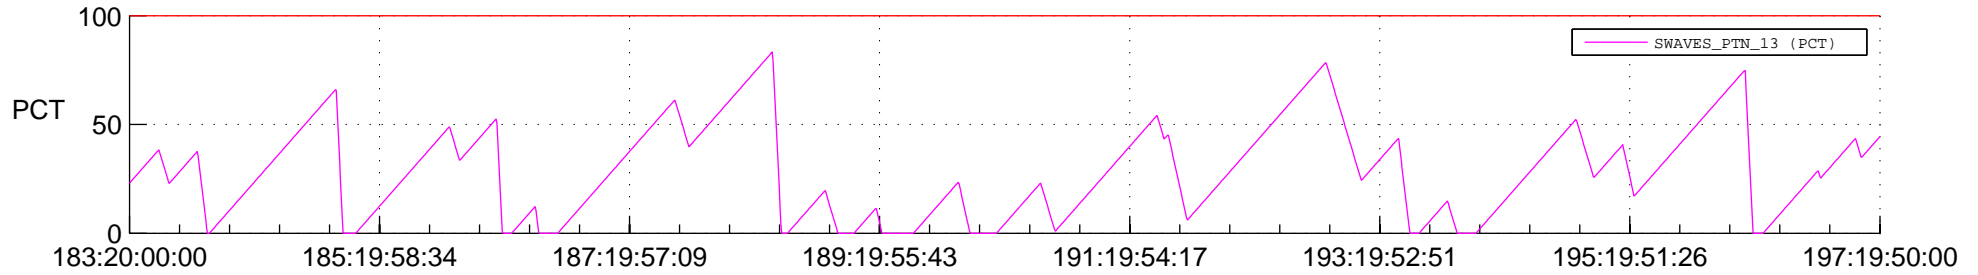

# STEREO BEHIND SSR PCT Full Prediction

## SWAVES\_Percent\_Full\_Prediction