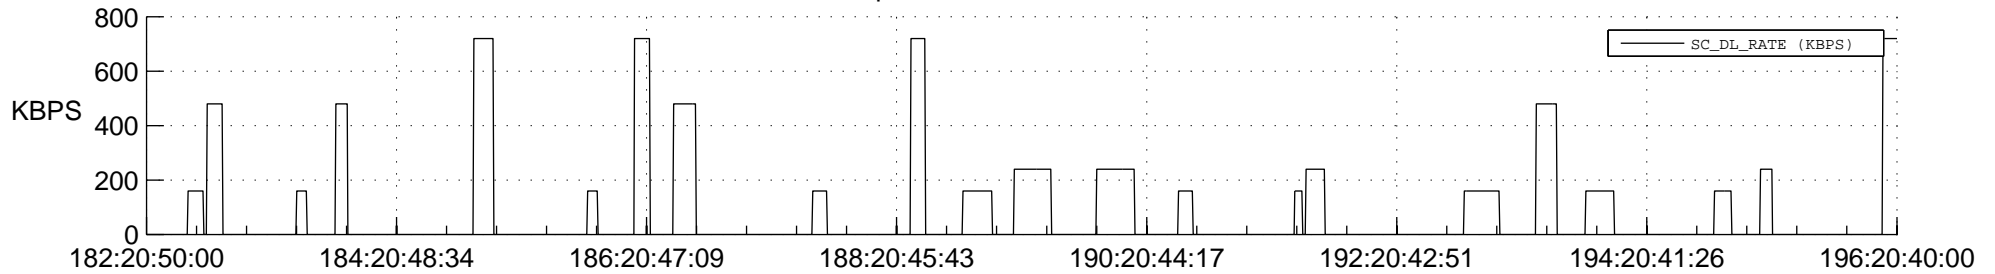

STEREO BEHIND SSR PCT Full Prediction

SWAVES_Percent_Full_Prediction

IMPACT_Percent_Full_Prediction

PLASTIC_Percent_Full_Prediction

Spacecraft_DownLink_Rate

Ground Time (2012:182:20:50:00.000 -2012:196:20:40:00.000)