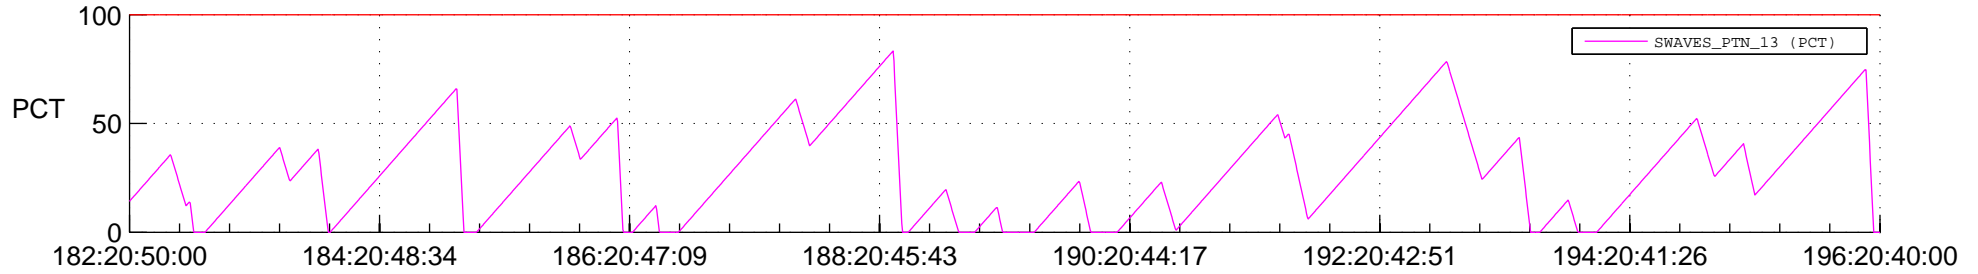

STEREO BEHIND SSR PCT Full Prediction

SWAVES_Percent_Full_Prediction

IMPACT_Percent_Full_Prediction

PLASTIC_Percent_Full_Prediction

Spacecraft_DownLink_Rate

Ground Time (2012:182:20:50:00.000 -2012:196:20:40:00.000)