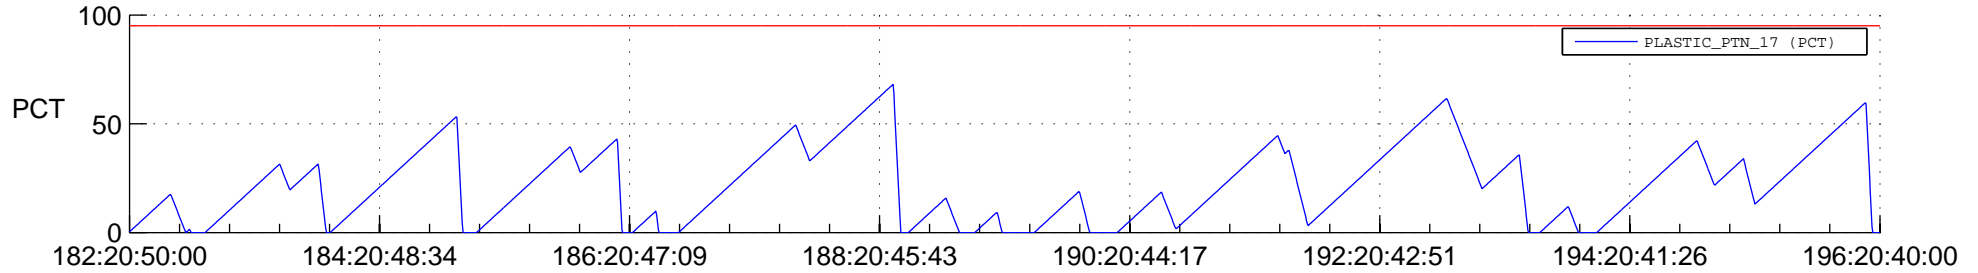

STEREO BEHIND SSR PCT Full Prediction

SWAVES_Percent_Full_Prediction

IMPACT_Percent_Full_Prediction

PLASTIC_Percent_Full_Prediction

Spacecraft_DownLink_Rate

Ground Time (2012:182:20:50:00.000 -2012:196:20:40:00.000)