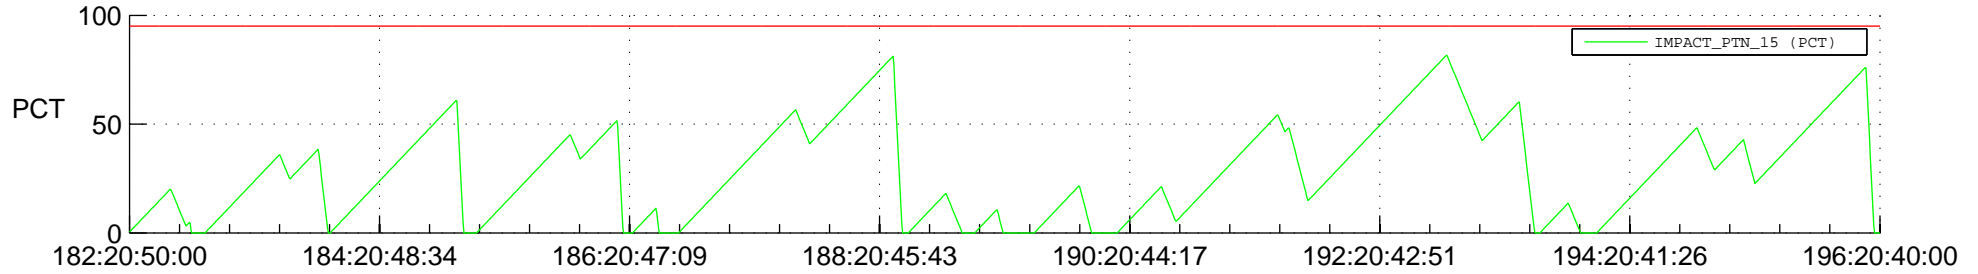

STEREO BEHIND SSR PCT Full Prediction

SWAVES_Percent_Full_Prediction

IMPACT_Percent_Full_Prediction

PLASTIC_Percent_Full_Prediction

Spacecraft_DownLink_Rate

Ground Time (2012:182:20:50:00.000 -2012:196:20:40:00.000)