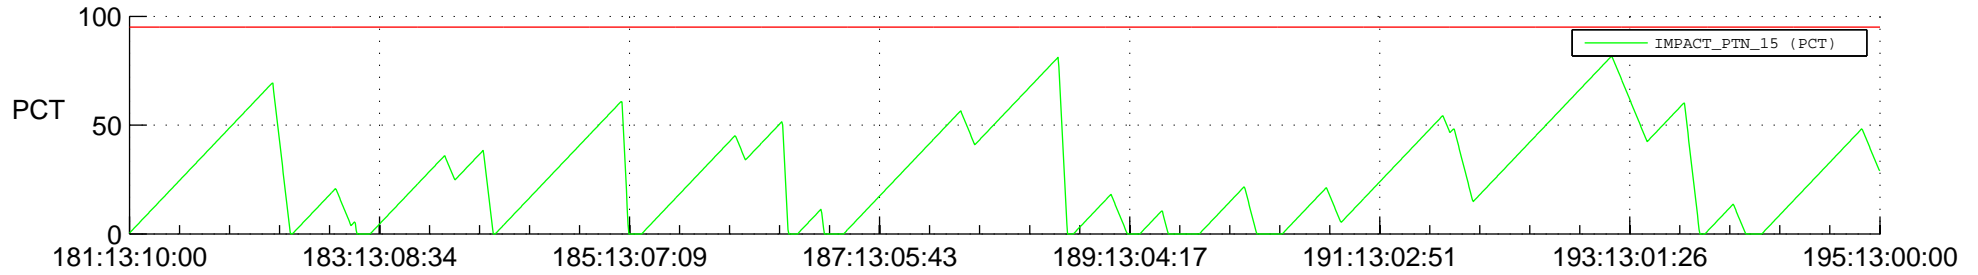

IMPACT_Percent_Full_Prediction