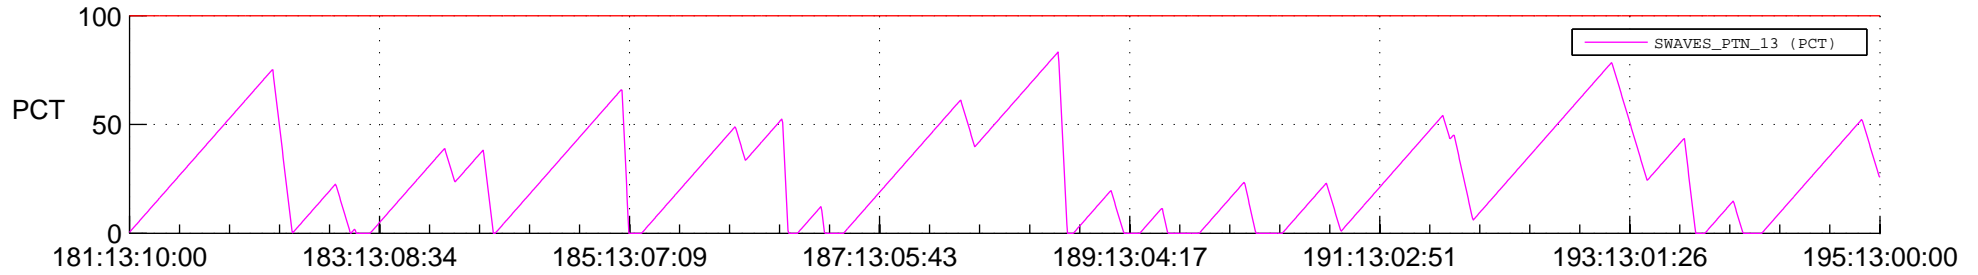

# STEREO BEHIND SSR PCT Full Prediction

## SWAVES\_Percent\_Full\_Prediction

## Spacecraft\_DownLink\_Rate

Ground Time (2012:181:13:10:00.000 -2012:195:13:00:00.000)