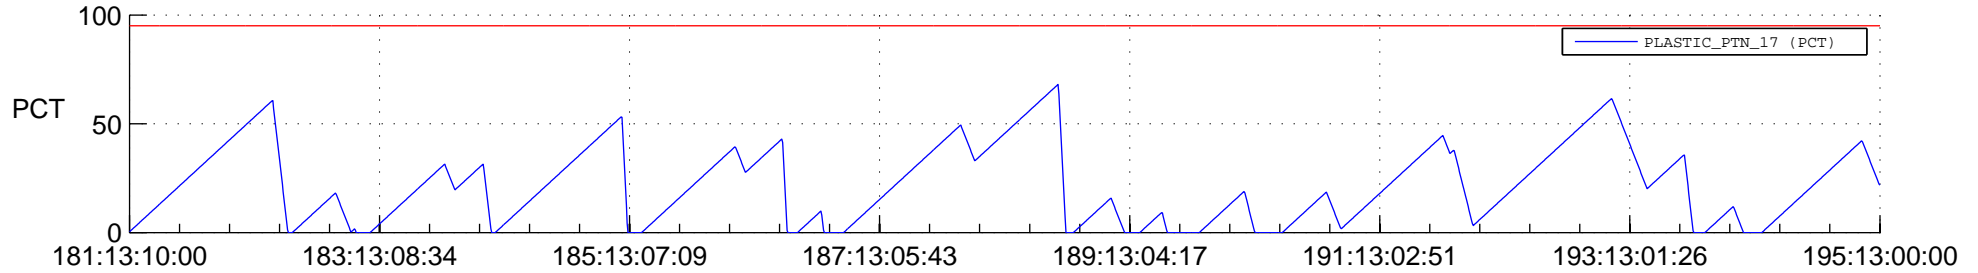

# STEREO BEHIND SSR PCT Full Prediction

## SWAVES\_Percent\_Full\_Prediction

## Spacecraft\_DownLink\_Rate

Ground Time (2012:181:13:10:00.000 -2012:195:13:00:00.000)