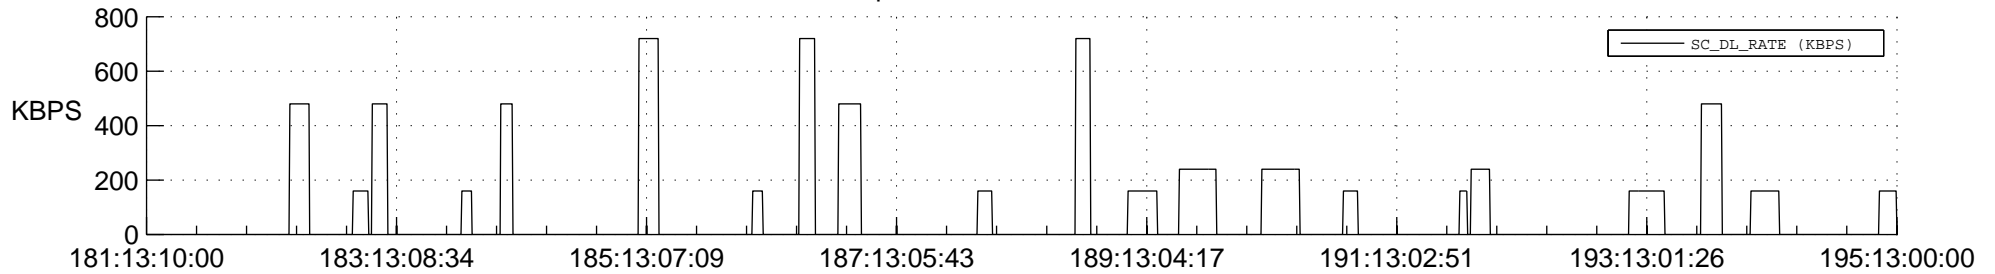

## Spacecraft\_DownLink\_Rate

Ground Time (2012:181:13:10:00.000 -2012:195:13:00:00.000)