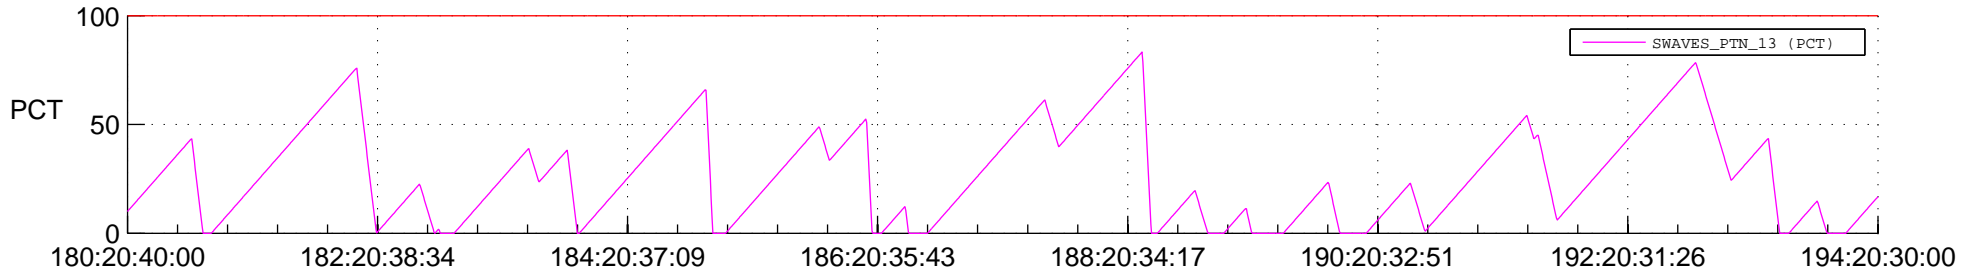

STEREO BEHIND SSR PCT Full Prediction

SWAVES_Percent_Full_Prediction

IMPACT_Percent_Full_Prediction

PLASTIC_Percent_Full_Prediction

Spacecraft_DownLink_Rate

Ground Time (2012:180:20:40:00.000 -2012:194:20:30:00.000)