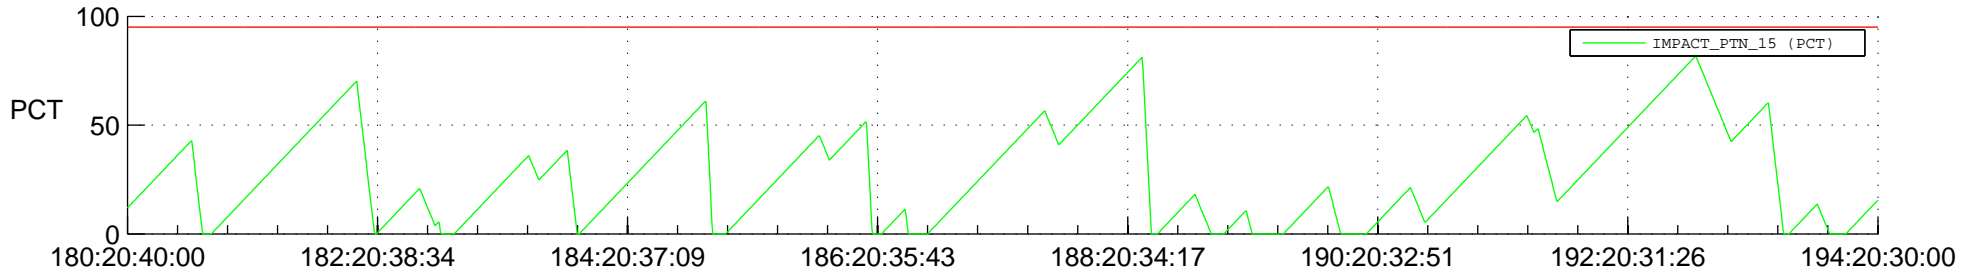

STEREO BEHIND SSR PCT Full Prediction

SWAVES_Percent_Full_Prediction

IMPACT_Percent_Full_Prediction

PLASTIC_Percent_Full_Prediction

Spacecraft_DownLink_Rate

Ground Time (2012:180:20:40:00.000 -2012:194:20:30:00.000)