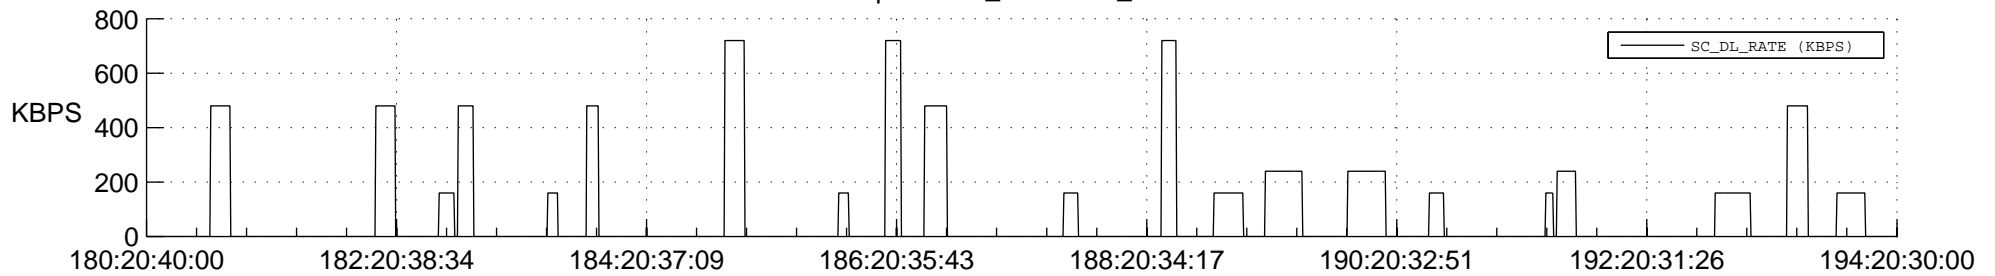

STEREO BEHIND SSR PCT Full Prediction

SWAVES_Percent_Full_Prediction

IMPACT_Percent_Full_Prediction

PLASTIC_Percent_Full_Prediction

Spacecraft_DownLink_Rate

Ground Time (2012:180:20:40:00.000 -2012:194:20:30:00.000)