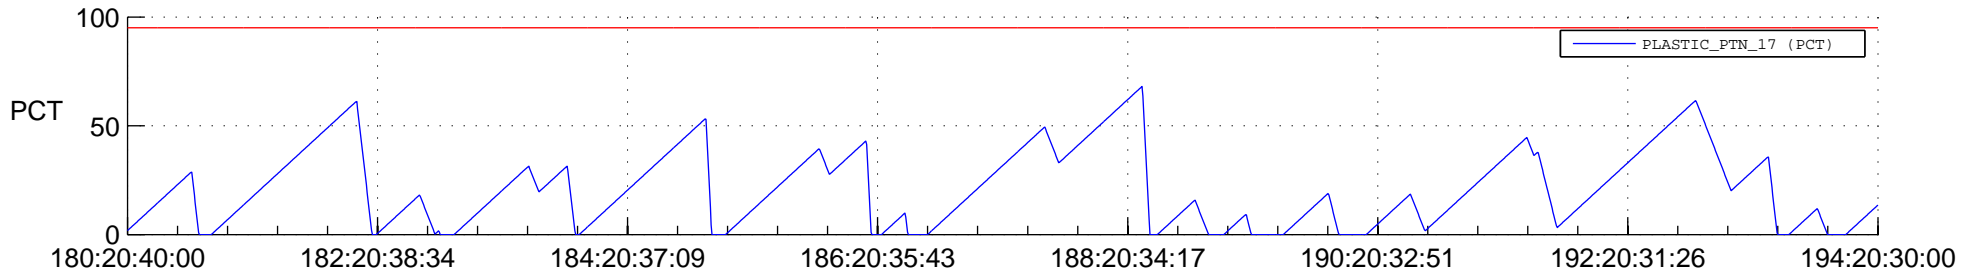

STEREO BEHIND SSR PCT Full Prediction

SWAVES_Percent_Full_Prediction

IMPACT_Percent_Full_Prediction

PLASTIC_Percent_Full_Prediction

Spacecraft_DownLink_Rate

Ground Time (2012:180:20:40:00.000 -2012:194:20:30:00.000)