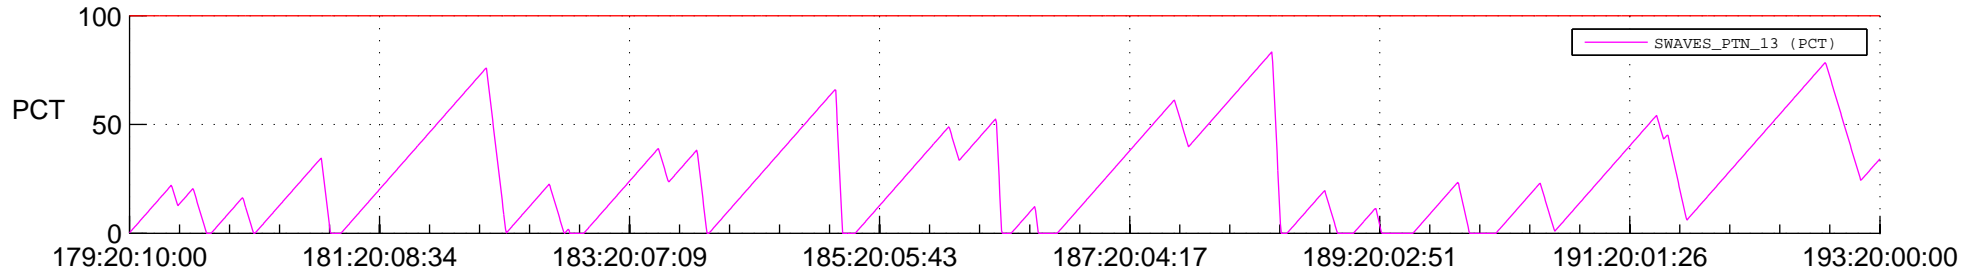

# STEREO BEHIND SSR PCT Full Prediction

## SWAVES\_Percent\_Full\_Prediction

## Spacecraft\_DownLink\_Rate

Ground Time (2012:179:20:10:00.000 -2012:193:20:00:00.000)