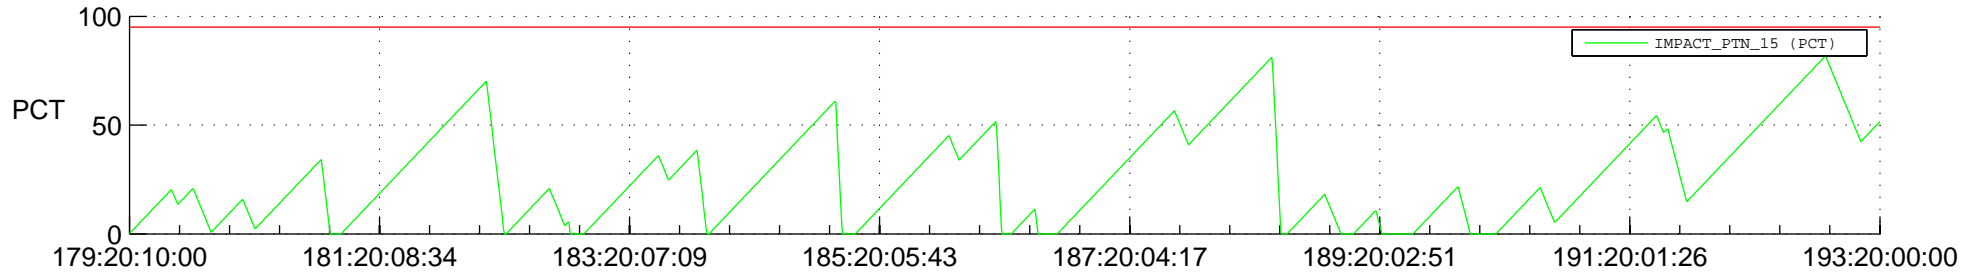

IMPACT_Percent_Full_Prediction