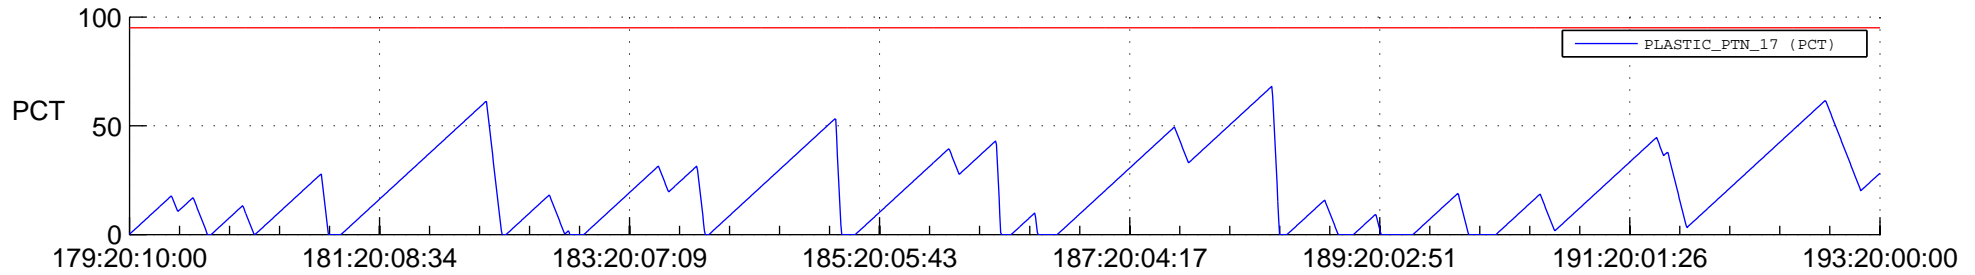

# STEREO BEHIND SSR PCT Full Prediction

## SWAVES\_Percent\_Full\_Prediction

## Spacecraft\_DownLink\_Rate

Ground Time (2012:179:20:10:00.000 -2012:193:20:00:00.000)