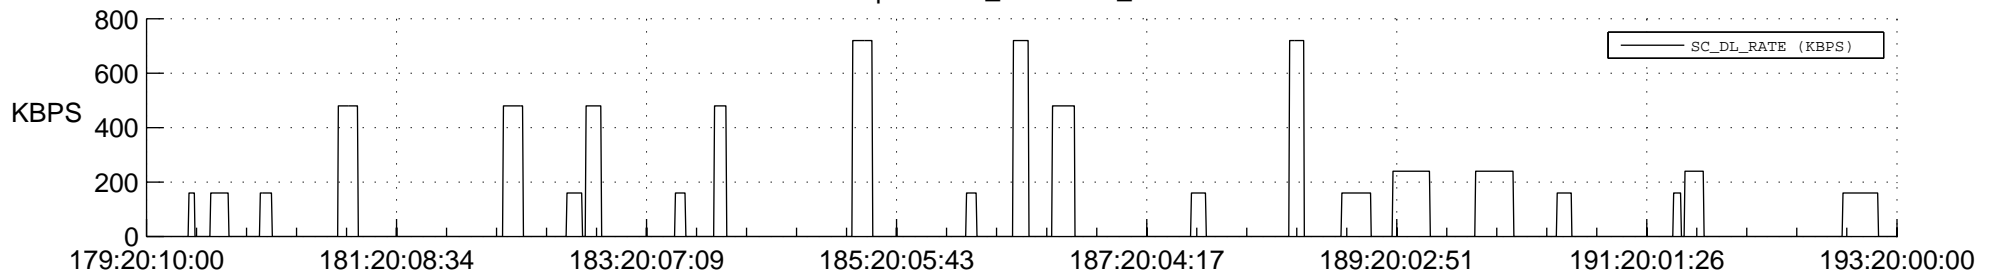

## Spacecraft\_DownLink\_Rate

Ground Time (2012:179:20:10:00.000 -2012:193:20:00:00.000)