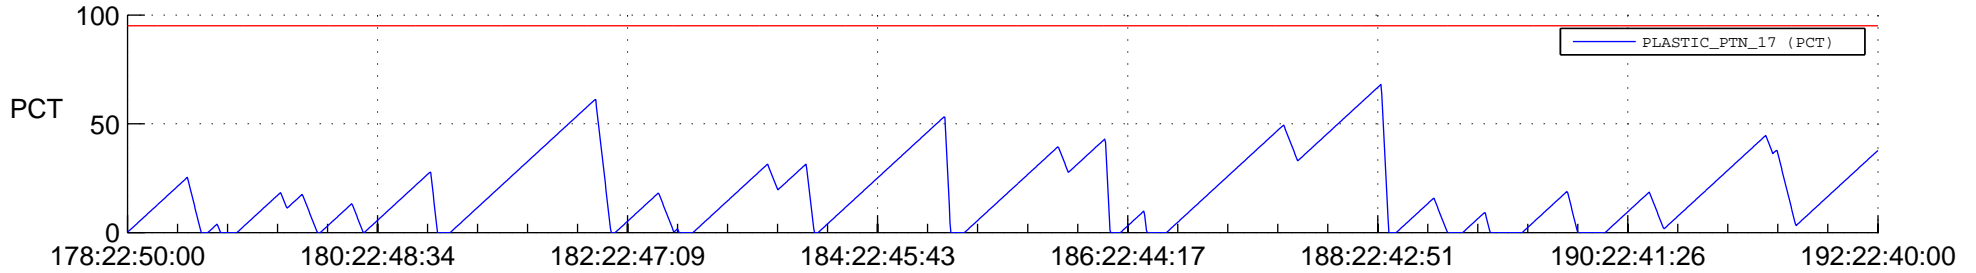

STEREO BEHIND SSR PCT Full Prediction

SWAVES_Percent_Full_Prediction

IMPACT_Percent_Full_Prediction

PLASTIC_Percent_Full_Prediction

Spacecraft_DownLink_Rate

Ground Time (2012:178:22:50:00.000 -2012:192:22:40:00.000)