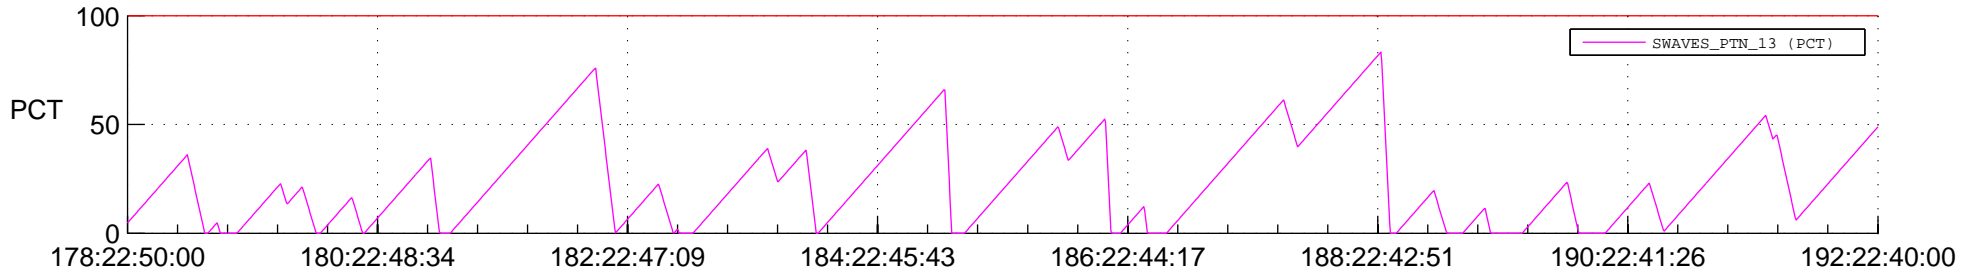

STEREO BEHIND SSR PCT Full Prediction

SWAVES_Percent_Full_Prediction

IMPACT_Percent_Full_Prediction

PLASTIC_Percent_Full_Prediction

Spacecraft_DownLink_Rate

Ground Time (2012:178:22:50:00.000 -2012:192:22:40:00.000)