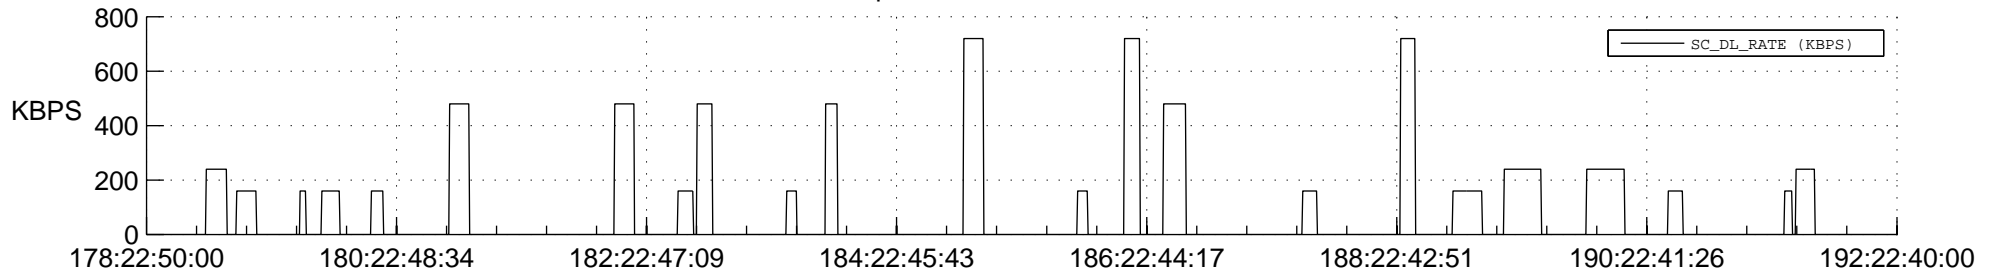

STEREO BEHIND SSR PCT Full Prediction

SWAVES_Percent_Full_Prediction

IMPACT_Percent_Full_Prediction

PLASTIC_Percent_Full_Prediction

Spacecraft_DownLink_Rate

Ground Time (2012:178:22:50:00.000 -2012:192:22:40:00.000)