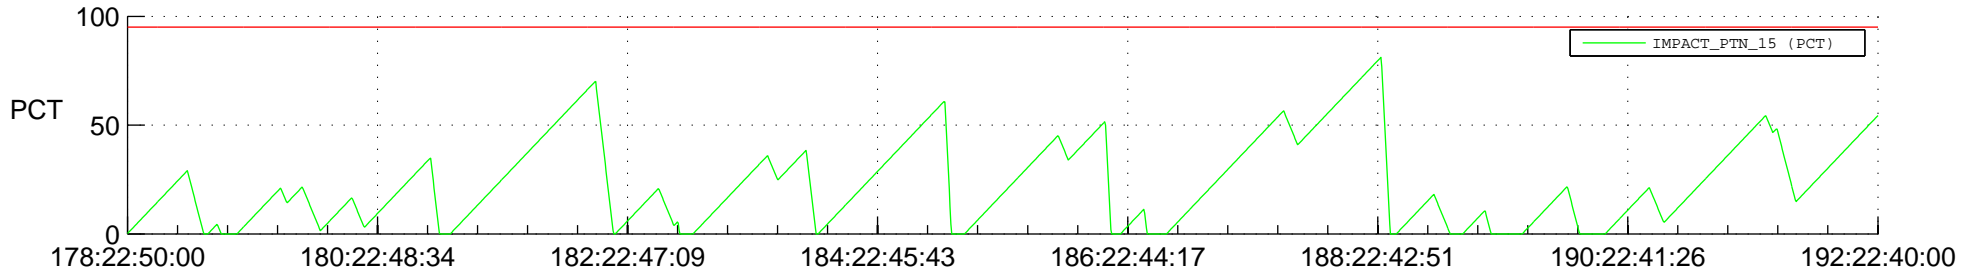

STEREO BEHIND SSR PCT Full Prediction

SWAVES_Percent_Full_Prediction

IMPACT_Percent_Full_Prediction

PLASTIC_Percent_Full_Prediction

Spacecraft_DownLink_Rate

Ground Time (2012:178:22:50:00.000 -2012:192:22:40:00.000)