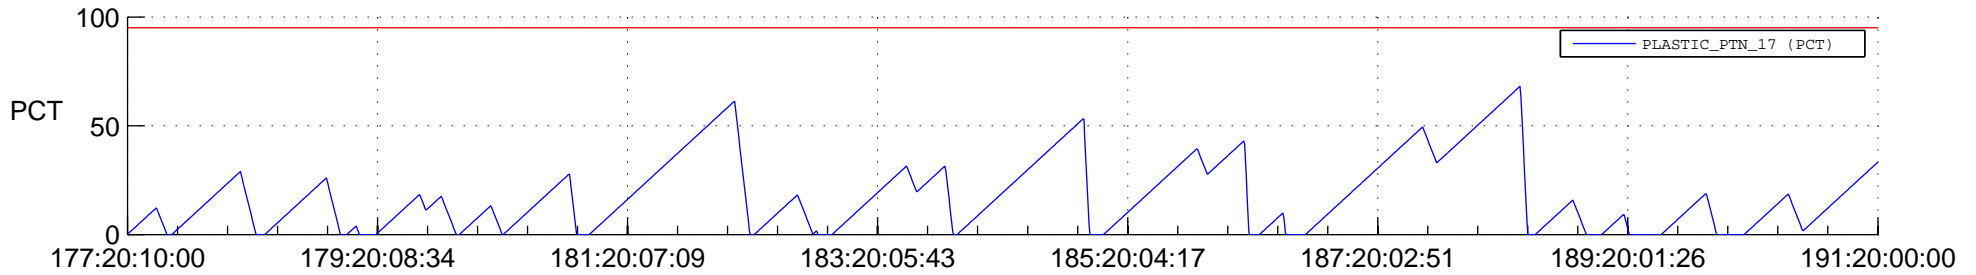

PLASTIC_Percent_Full_Prediction