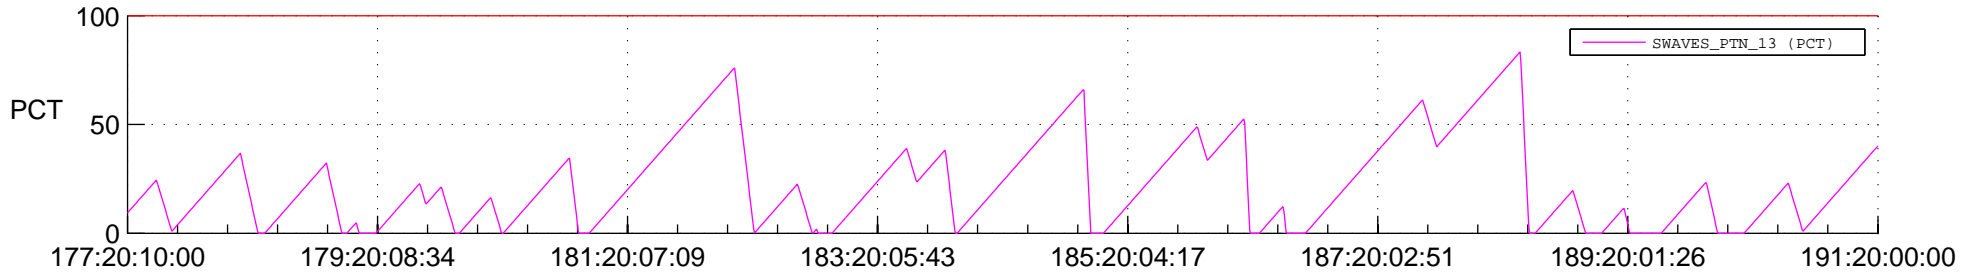

# STEREO BEHIND SSR PCT Full Prediction

## SWAVES\_Percent\_Full\_Prediction