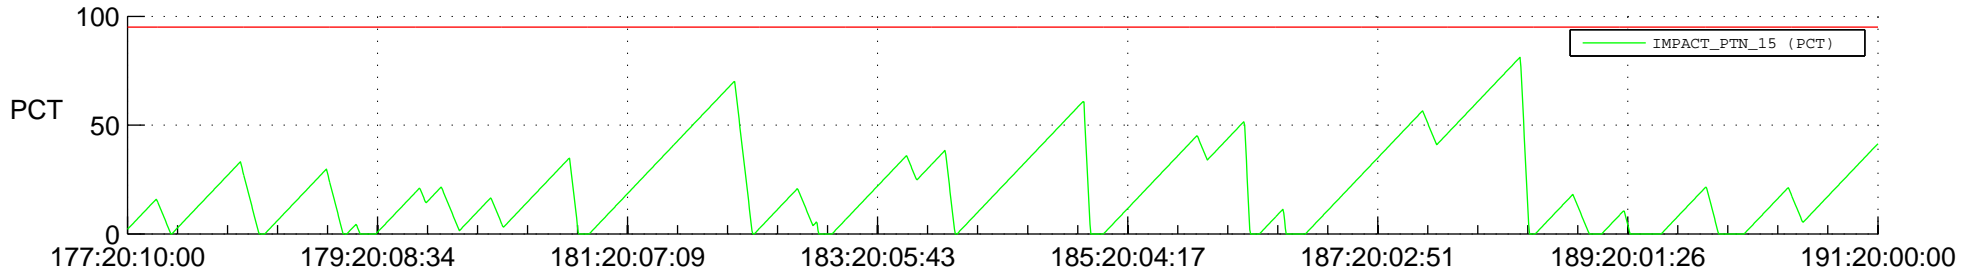

IMPACT_Percent_Full_Prediction