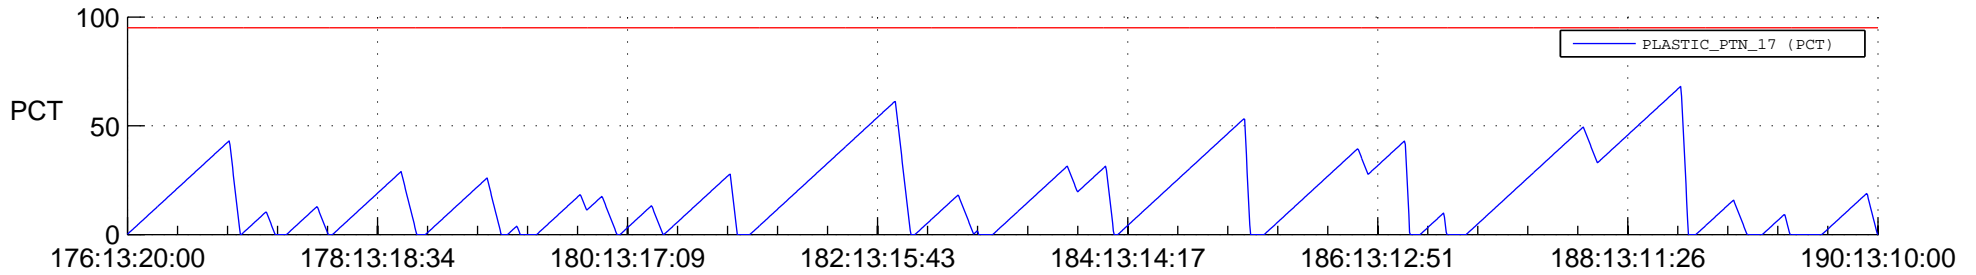

STEREO BEHIND SSR PCT Full Prediction

SWAVES_Percent_Full_Prediction

IMPACT_Percent_Full_Prediction

PLASTIC_Percent_Full_Prediction

Spacecraft_DownLink_Rate