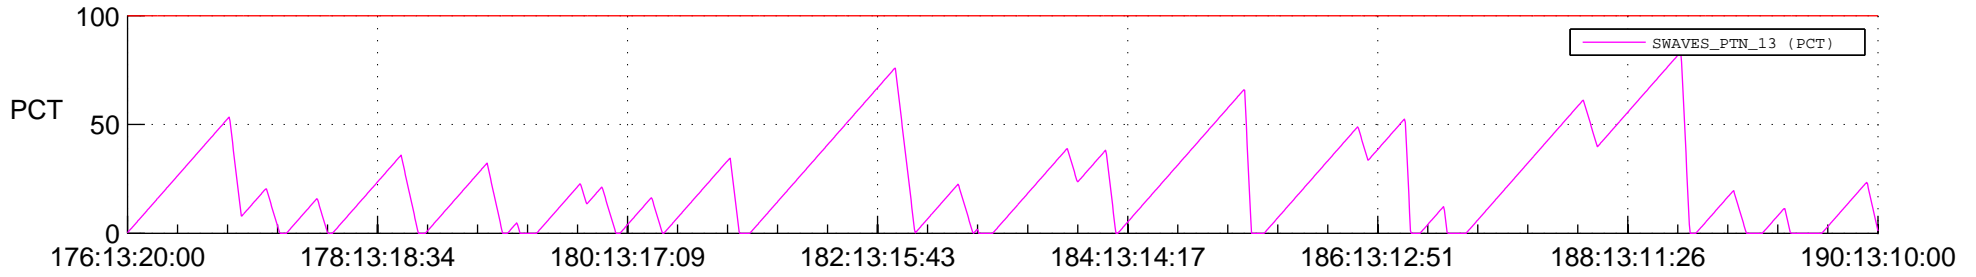

STEREO BEHIND SSR PCT Full Prediction

SWAVES_Percent_Full_Prediction

IMPACT_Percent_Full_Prediction

PLASTIC_Percent_Full_Prediction

Spacecraft_DownLink_Rate