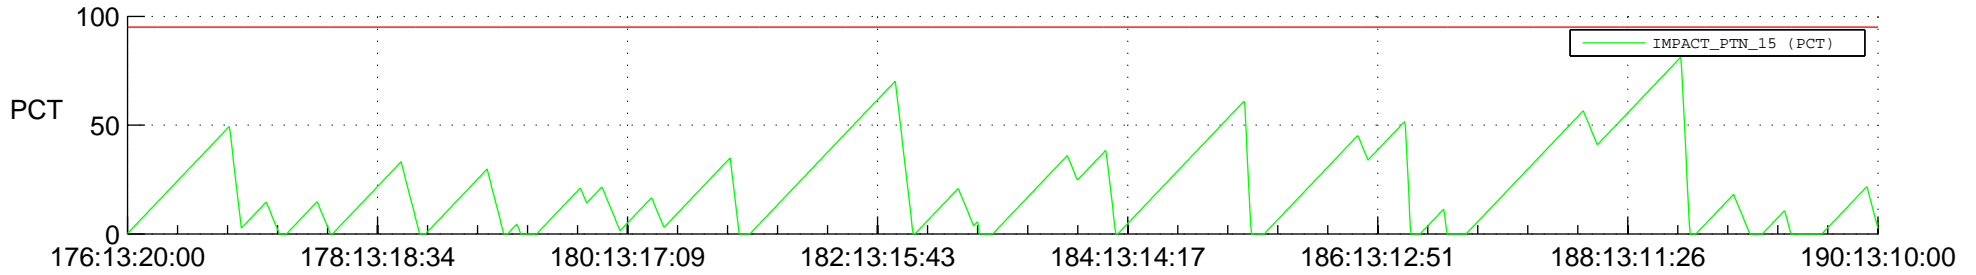

STEREO BEHIND SSR PCT Full Prediction

SWAVES_Percent_Full_Prediction

IMPACT_Percent_Full_Prediction

PLASTIC_Percent_Full_Prediction

Spacecraft_DownLink_Rate