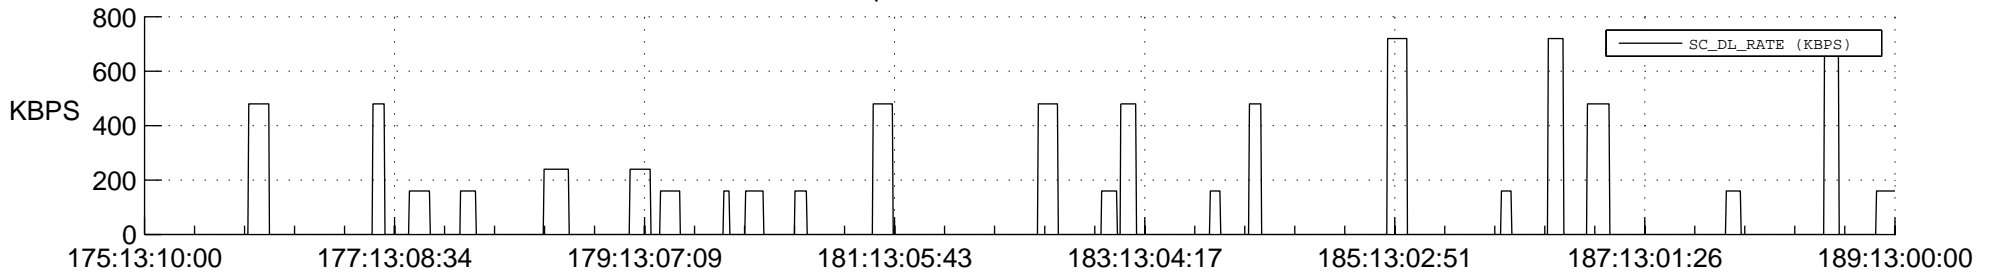

STEREO BEHIND SSR PCT Full Prediction

SWAVES_Percent_Full_Prediction

IMPACT_Percent_Full_Prediction

PLASTIC_Percent_Full_Prediction

Spacecraft_DownLink_Rate

Ground Time (2012:175:13:10:00.000 -2012:189:13:00:00.000)