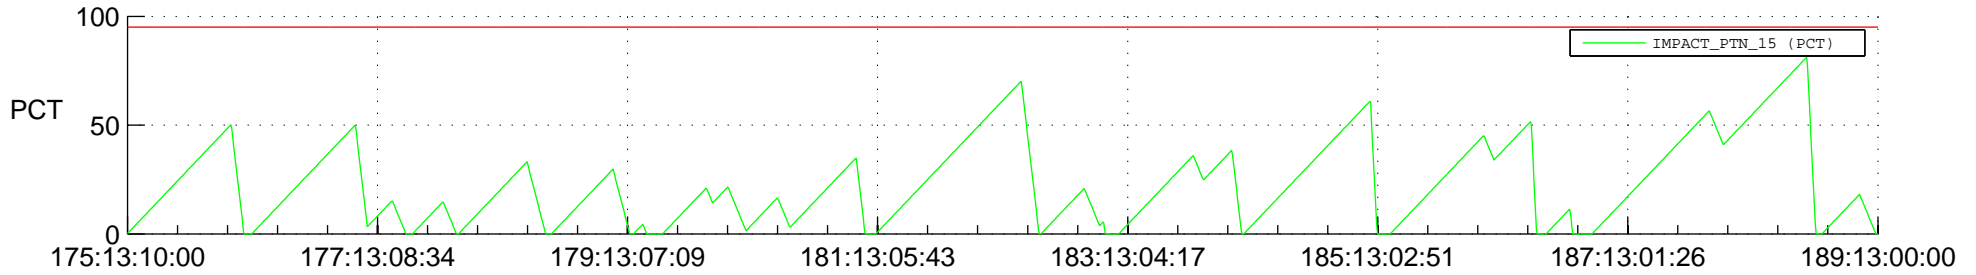

STEREO BEHIND SSR PCT Full Prediction

SWAVES_Percent_Full_Prediction

IMPACT_Percent_Full_Prediction

PLASTIC_Percent_Full_Prediction

Spacecraft_DownLink_Rate

Ground Time (2012:175:13:10:00.000 -2012:189:13:00:00.000)