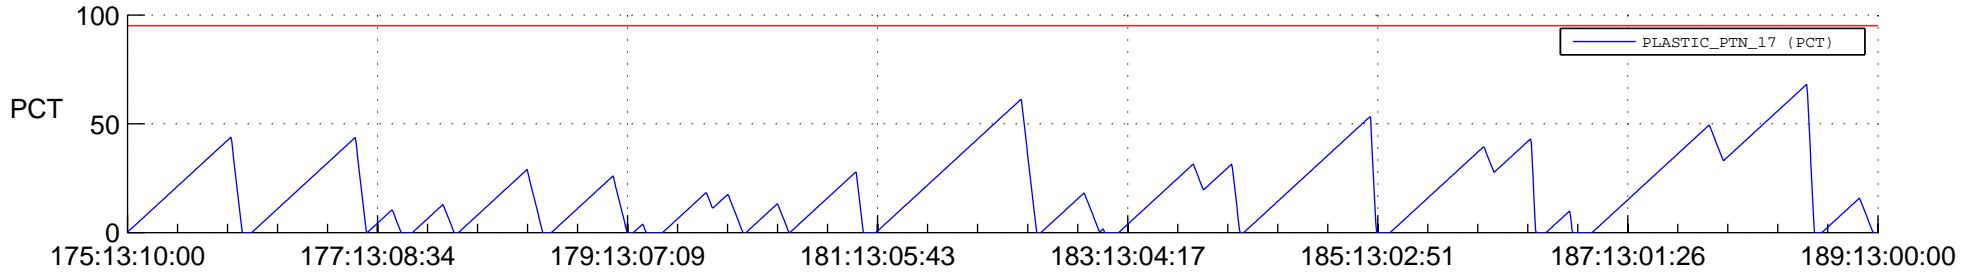

STEREO BEHIND SSR PCT Full Prediction

SWAVES_Percent_Full_Prediction

IMPACT_Percent_Full_Prediction

PLASTIC_Percent_Full_Prediction

Spacecraft_DownLink_Rate

Ground Time (2012:175:13:10:00.000 -2012:189:13:00:00.000)