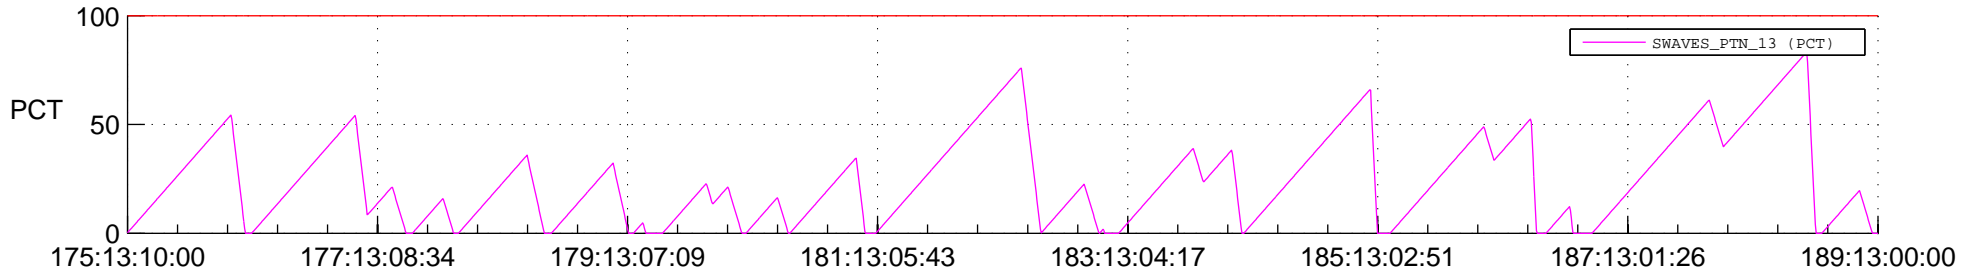

STEREO BEHIND SSR PCT Full Prediction

SWAVES_Percent_Full_Prediction

IMPACT_Percent_Full_Prediction

PLASTIC_Percent_Full_Prediction

Spacecraft_DownLink_Rate

Ground Time (2012:175:13:10:00.000 -2012:189:13:00:00.000)