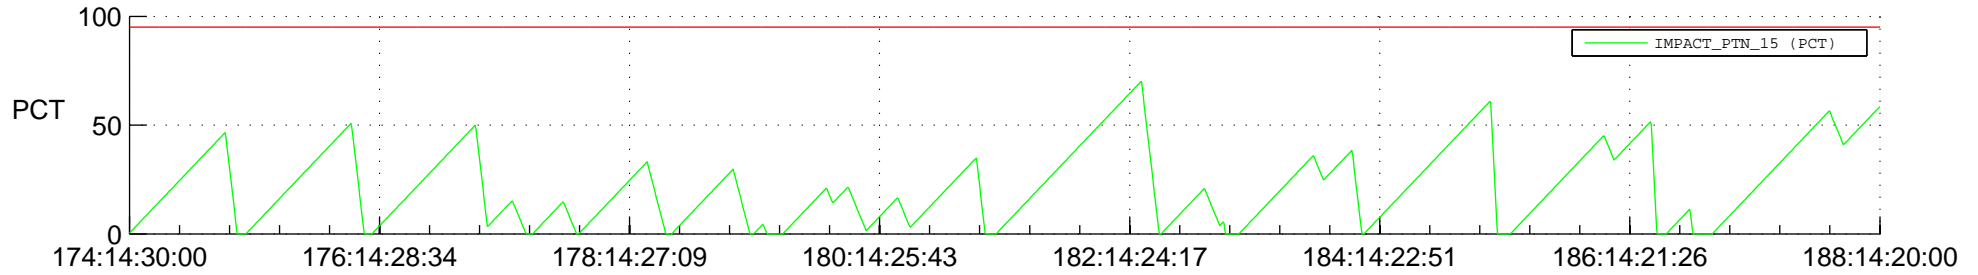

STEREO BEHIND SSR PCT Full Prediction

SWAVES_Percent_Full_Prediction

IMPACT_Percent_Full_Prediction

PLASTIC_Percent_Full_Prediction

Spacecraft_DownLink_Rate

Ground Time (2012:174:14:30:00.000 -2012:188:14:20:00.000)