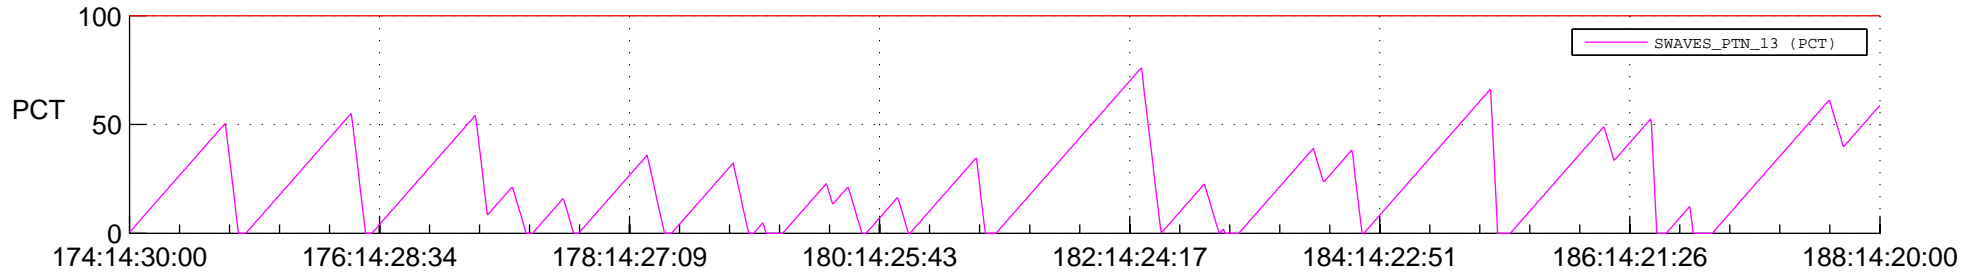

STEREO BEHIND SSR PCT Full Prediction

SWAVES_Percent_Full_Prediction

IMPACT_Percent_Full_Prediction

PLASTIC_Percent_Full_Prediction

Spacecraft_DownLink_Rate

Ground Time (2012:174:14:30:00.000 -2012:188:14:20:00.000)