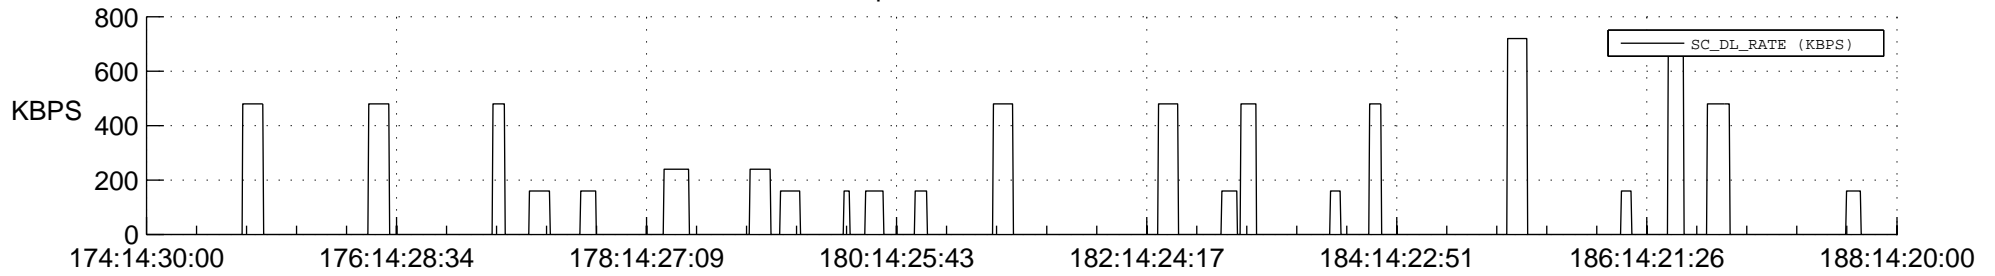

STEREO BEHIND SSR PCT Full Prediction

SWAVES_Percent_Full_Prediction

IMPACT_Percent_Full_Prediction

PLASTIC_Percent_Full_Prediction

Spacecraft_DownLink_Rate

Ground Time (2012:174:14:30:00.000 -2012:188:14:20:00.000)