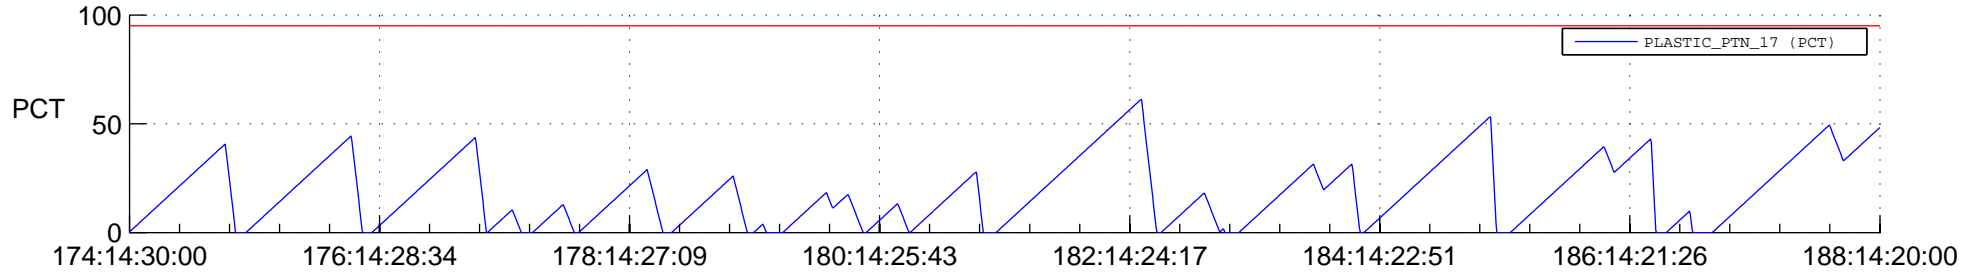

STEREO BEHIND SSR PCT Full Prediction

SWAVES_Percent_Full_Prediction

IMPACT_Percent_Full_Prediction

PLASTIC_Percent_Full_Prediction

Spacecraft_DownLink_Rate

Ground Time (2012:174:14:30:00.000 -2012:188:14:20:00.000)