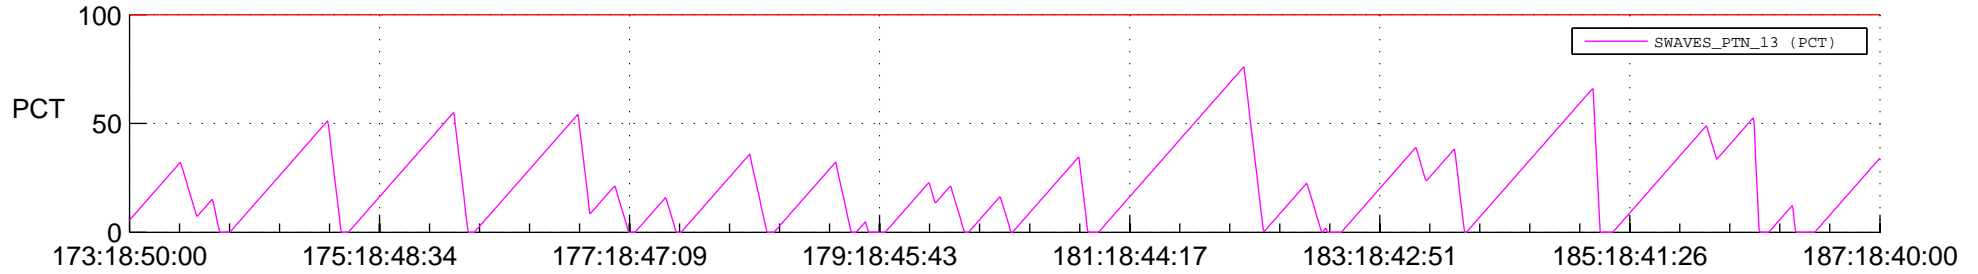

# STEREO BEHIND SSR PCT Full Prediction

## SWAVES\_Percent\_Full\_Prediction