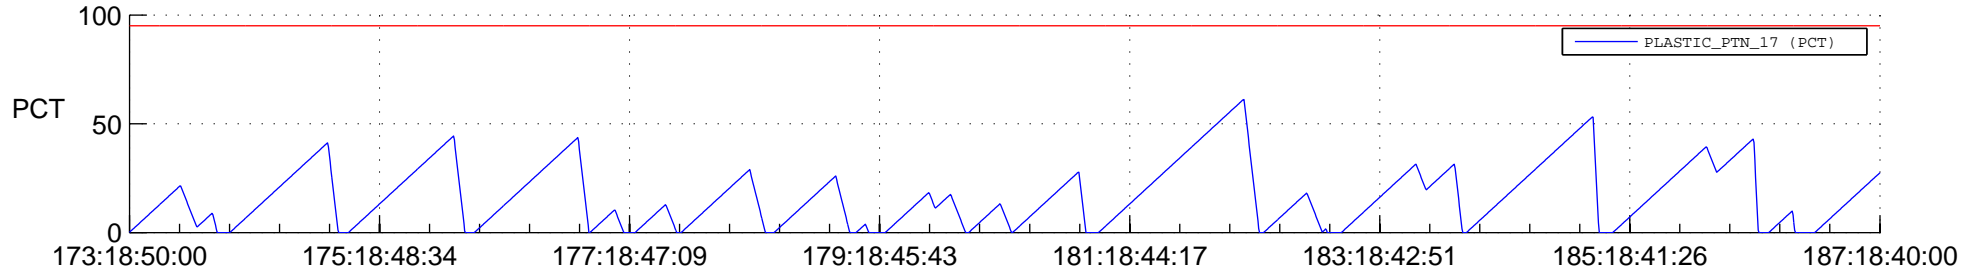

PLASTIC_Percent_Full_Prediction