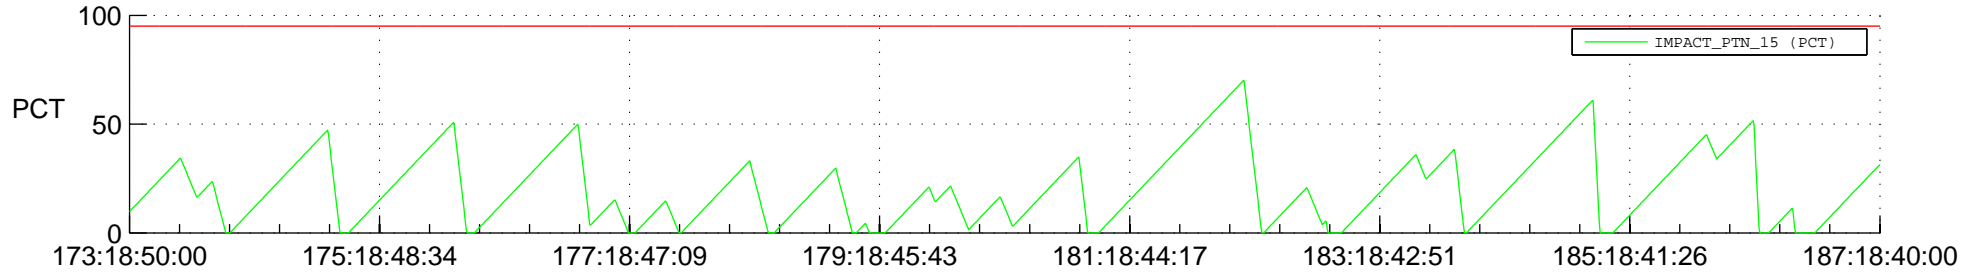

IMPACT_Percent_Full_Prediction