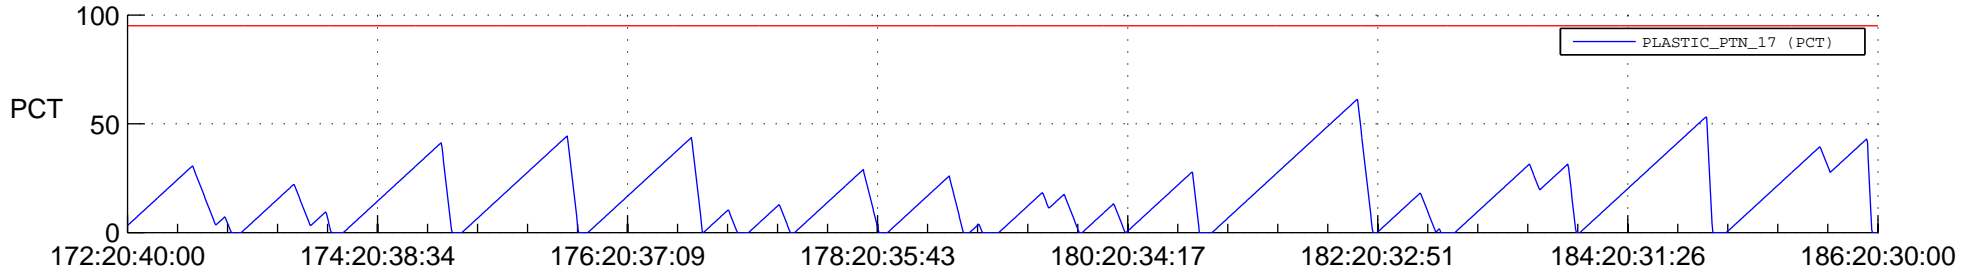

PLASTIC_Percent_Full_Prediction