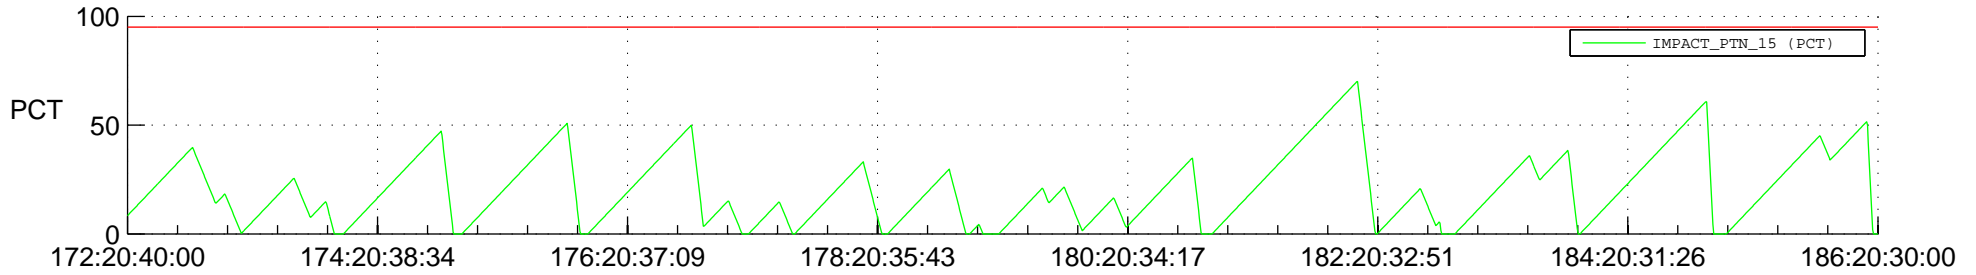

IMPACT_Percent_Full_Prediction