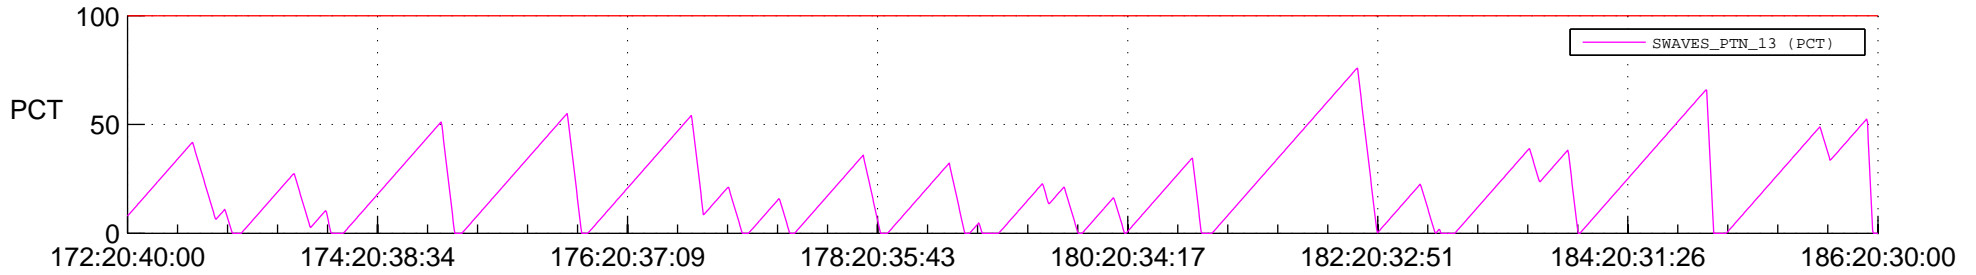

# STEREO BEHIND SSR PCT Full Prediction

## SWAVES\_Percent\_Full\_Prediction