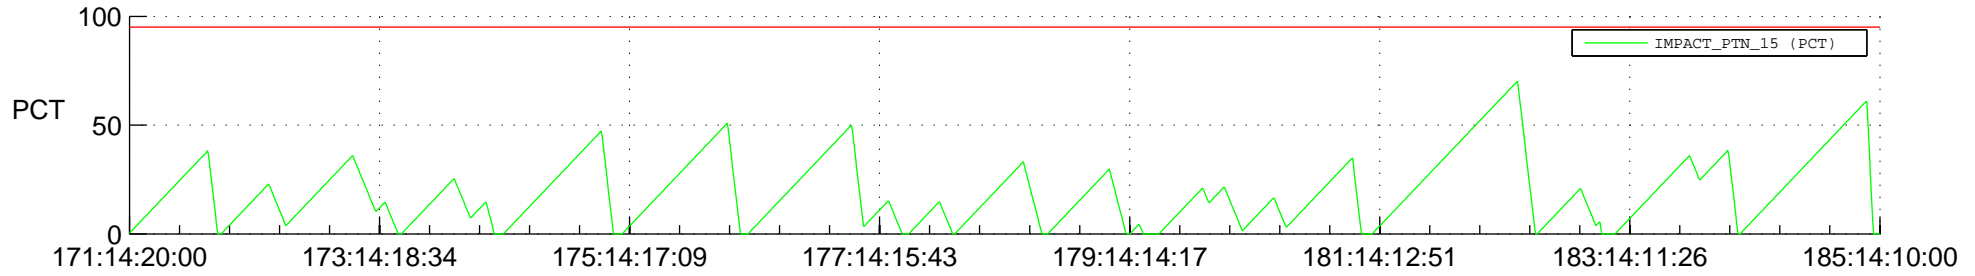

IMPACT_Percent_Full_Prediction