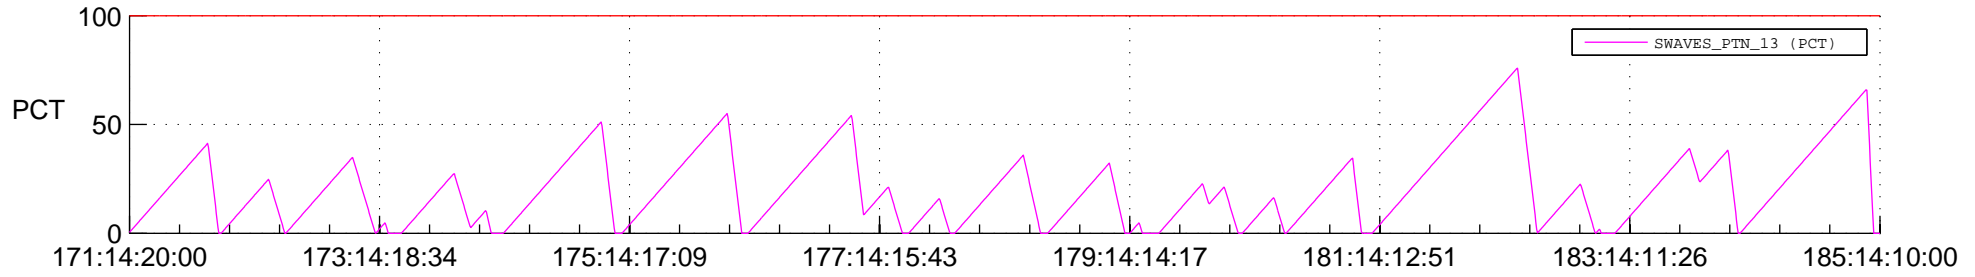

# STEREO BEHIND SSR PCT Full Prediction

## SWAVES\_Percent\_Full\_Prediction