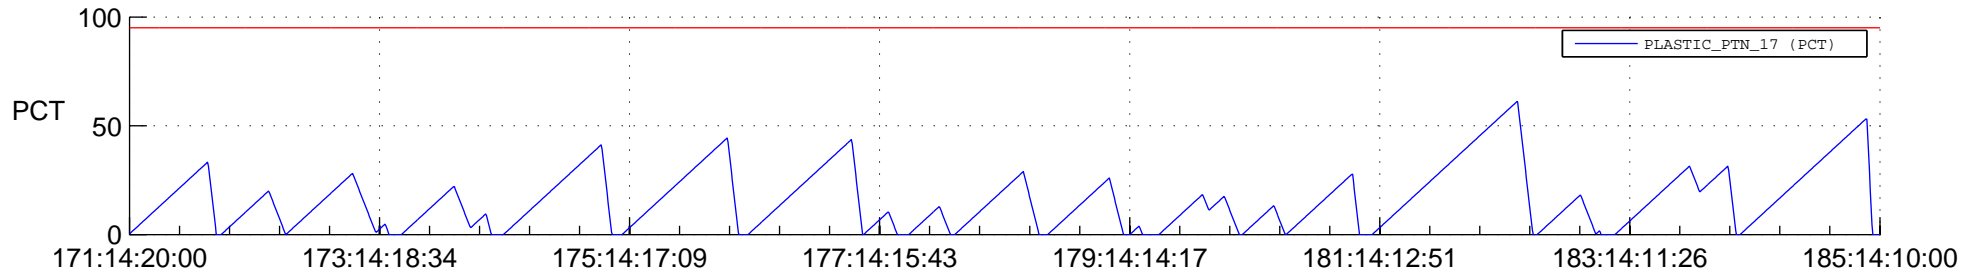

PLASTIC_Percent_Full_Prediction