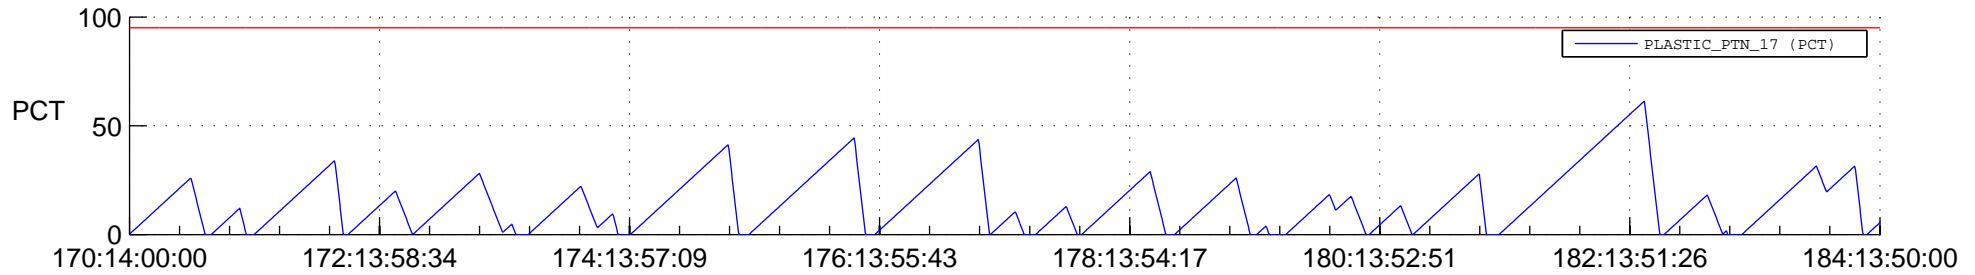

# STEREO BEHIND SSR PCT Full Prediction

## SWAVES\_Percent\_Full\_Prediction

## Spacecraft\_DownLink\_Rate

Ground Time (2012:170:14:00:00.000 -2012:184:13:50:00.000)