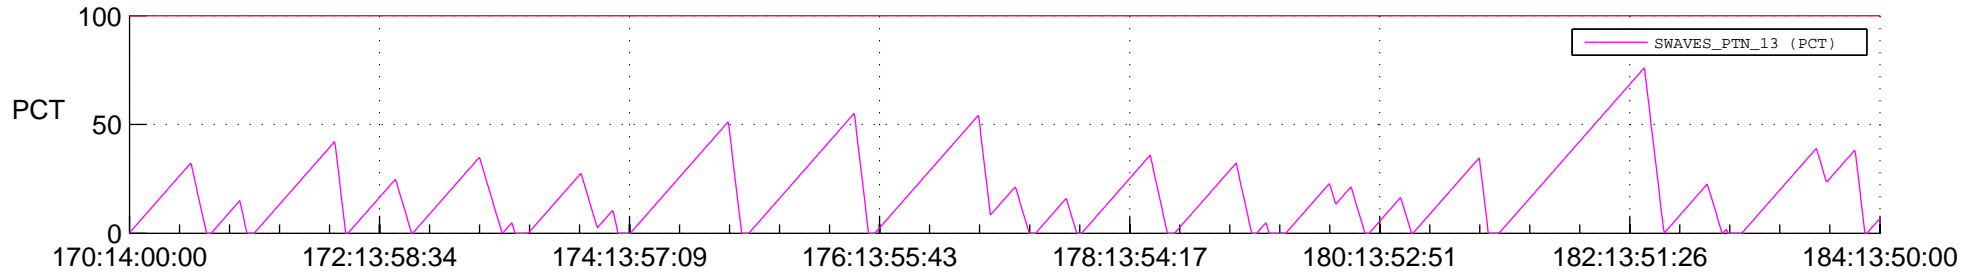

# STEREO BEHIND SSR PCT Full Prediction

## SWAVES\_Percent\_Full\_Prediction

## Spacecraft\_DownLink\_Rate

Ground Time (2012:170:14:00:00.000 -2012:184:13:50:00.000)