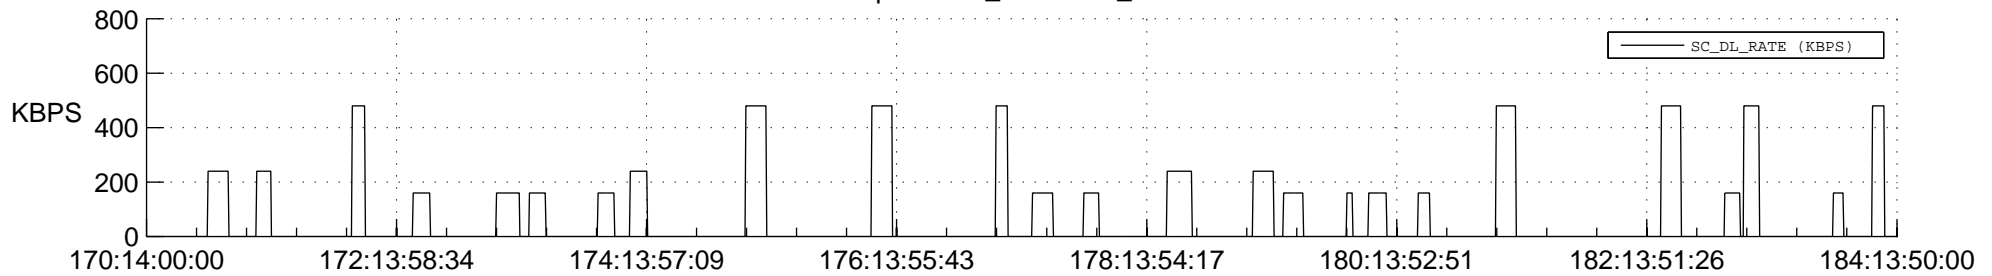

## SWAVES\_Percent\_Full\_Prediction

## Spacecraft\_DownLink\_Rate

Ground Time (2012:170:14:00:00.000 -2012:184:13:50:00.000)