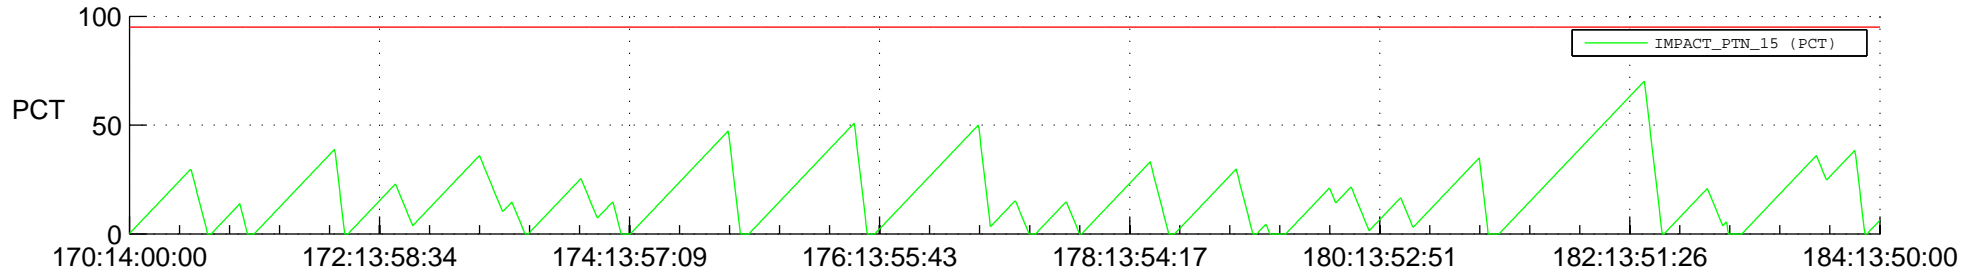

IMPACT_Percent_Full_Prediction