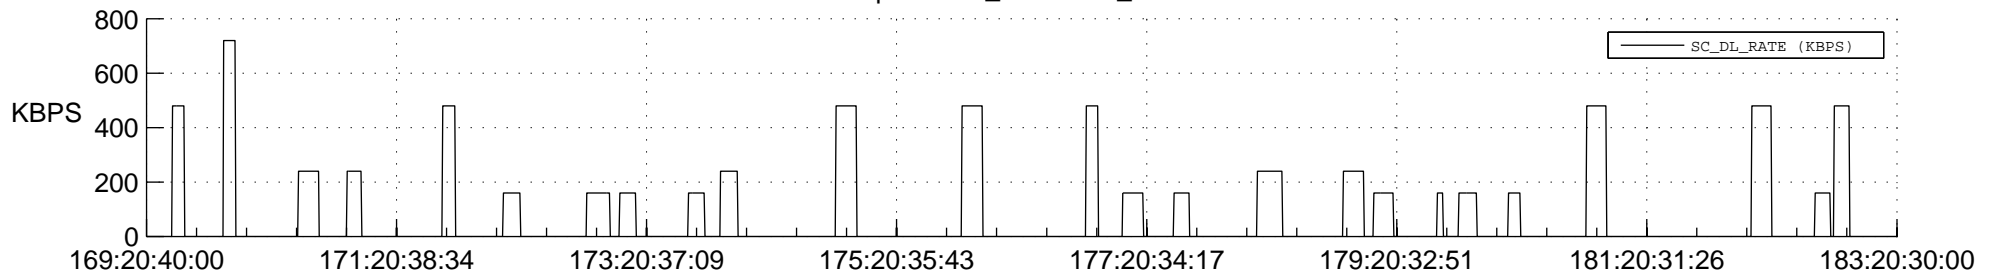

STEREO BEHIND SSR PCT Full Prediction

SWAVES_Percent_Full_Prediction

IMPACT_Percent_Full_Prediction

PLASTIC_Percent_Full_Prediction

Spacecraft_DownLink_Rate

Ground Time (2012:169:20:40:00.000 -2012:183:20:30:00.000)