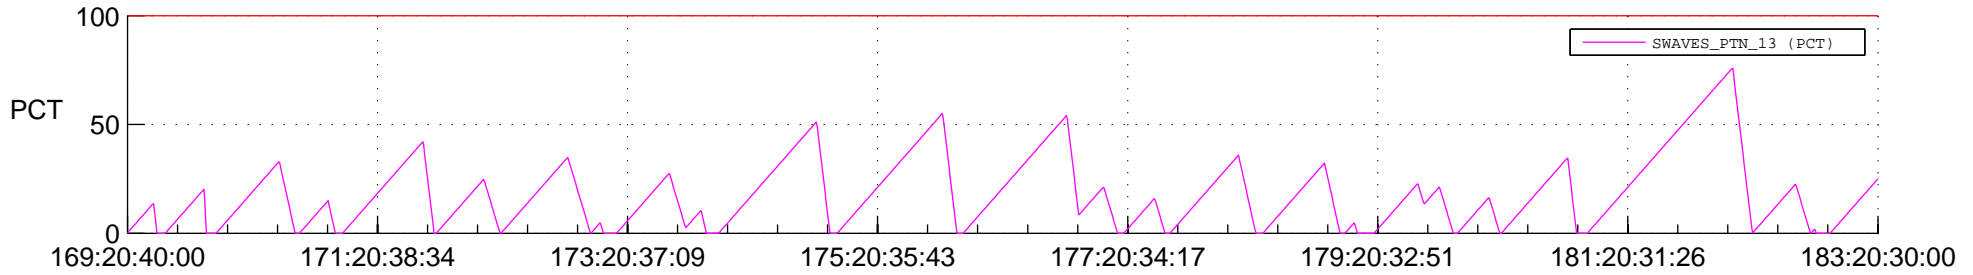

STEREO BEHIND SSR PCT Full Prediction

SWAVES_Percent_Full_Prediction

IMPACT_Percent_Full_Prediction

PLASTIC_Percent_Full_Prediction

Spacecraft_DownLink_Rate

Ground Time (2012:169:20:40:00.000 -2012:183:20:30:00.000)