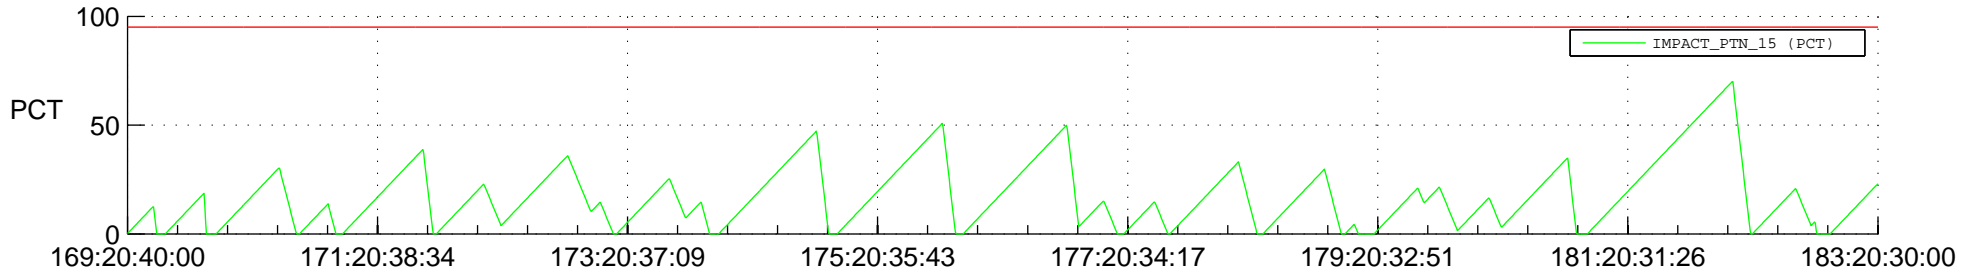

STEREO BEHIND SSR PCT Full Prediction

SWAVES_Percent_Full_Prediction

IMPACT_Percent_Full_Prediction

PLASTIC_Percent_Full_Prediction

Spacecraft_DownLink_Rate

Ground Time (2012:169:20:40:00.000 -2012:183:20:30:00.000)