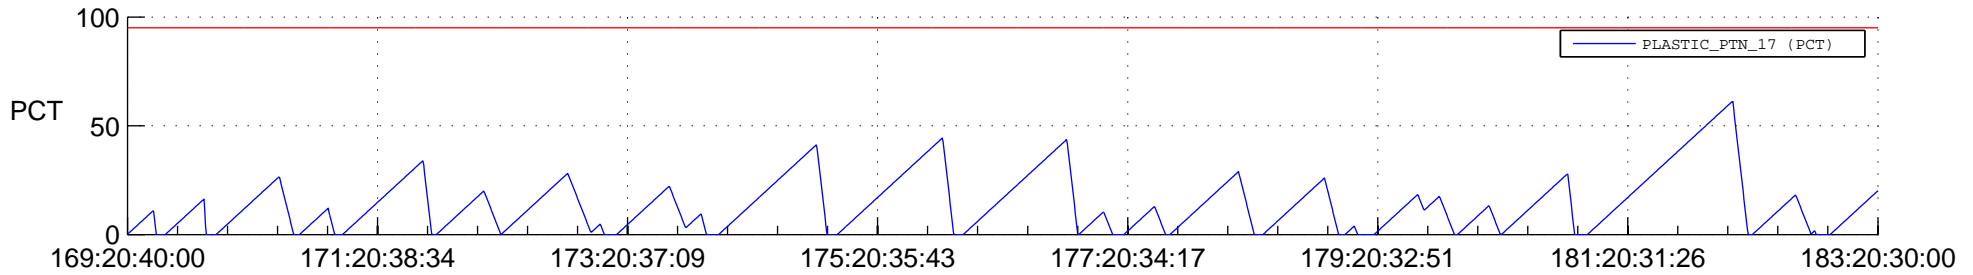

STEREO BEHIND SSR PCT Full Prediction

SWAVES_Percent_Full_Prediction

IMPACT_Percent_Full_Prediction

PLASTIC_Percent_Full_Prediction

Spacecraft_DownLink_Rate

Ground Time (2012:169:20:40:00.000 -2012:183:20:30:00.000)