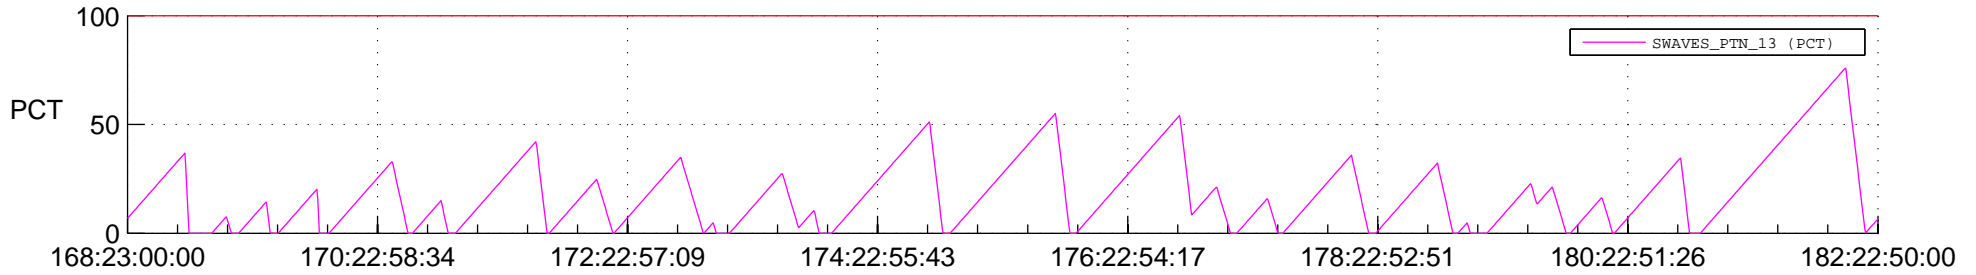

STEREO BEHIND SSR PCT Full Prediction

SWAVES_Percent_Full_Prediction

IMPACT_Percent_Full_Prediction

PLASTIC_Percent_Full_Prediction

Spacecraft_DownLink_Rate

Ground Time (2012:168:23:00:00.000 -2012:182:22:50:00.000)