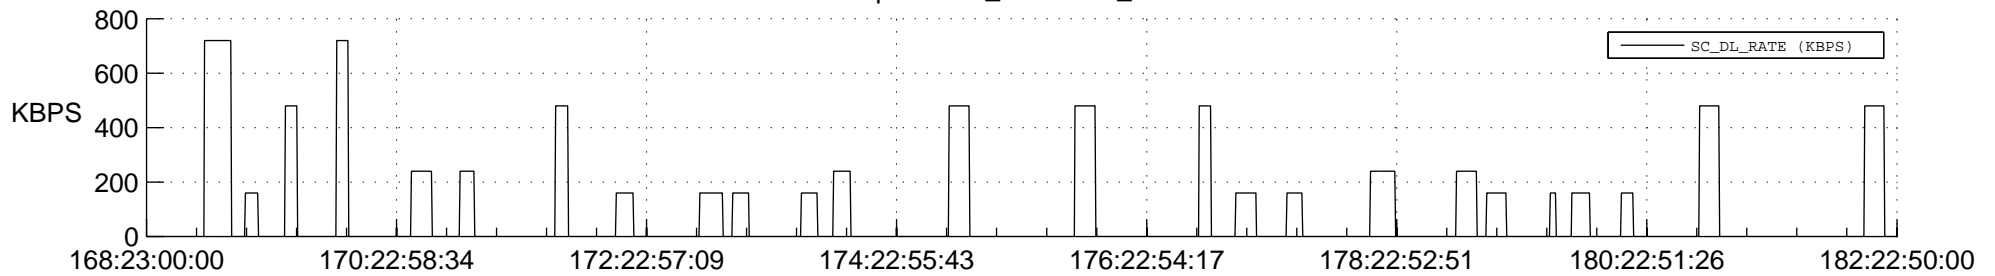

STEREO BEHIND SSR PCT Full Prediction

SWAVES_Percent_Full_Prediction

IMPACT_Percent_Full_Prediction

PLASTIC_Percent_Full_Prediction

Spacecraft_DownLink_Rate

Ground Time (2012:168:23:00:00.000 -2012:182:22:50:00.000)