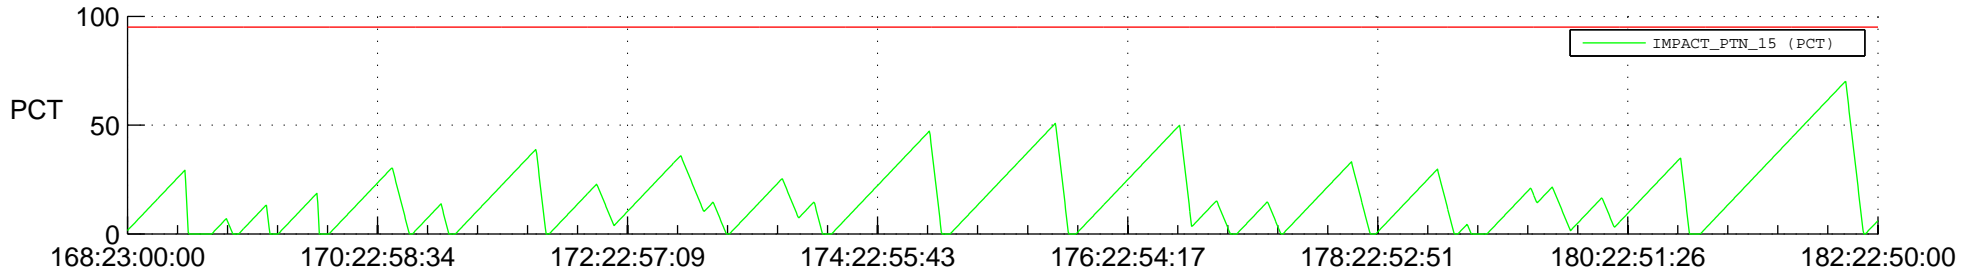

STEREO BEHIND SSR PCT Full Prediction

SWAVES_Percent_Full_Prediction

IMPACT_Percent_Full_Prediction

PLASTIC_Percent_Full_Prediction

Spacecraft_DownLink_Rate

Ground Time (2012:168:23:00:00.000 -2012:182:22:50:00.000)