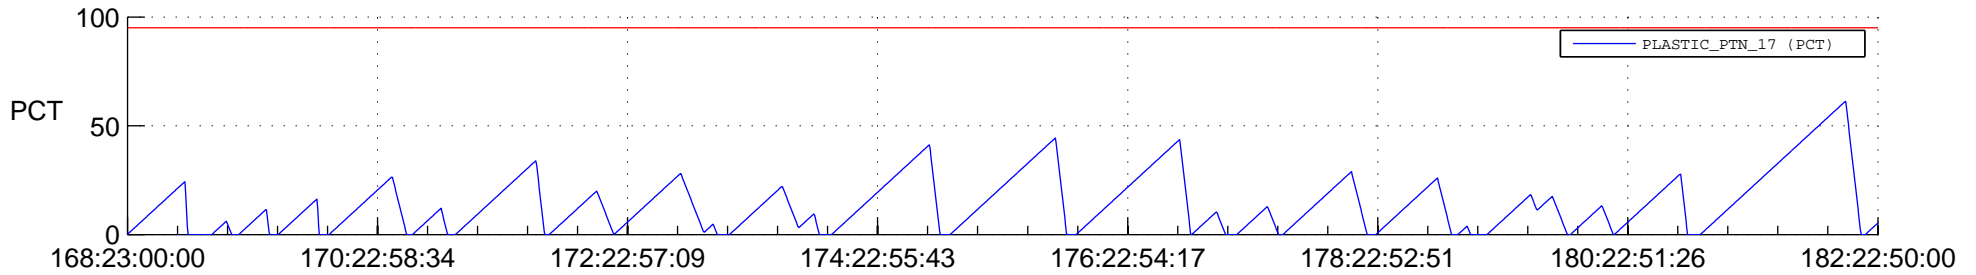

STEREO BEHIND SSR PCT Full Prediction

SWAVES_Percent_Full_Prediction

IMPACT_Percent_Full_Prediction

PLASTIC_Percent_Full_Prediction

Spacecraft_DownLink_Rate

Ground Time (2012:168:23:00:00.000 -2012:182:22:50:00.000)