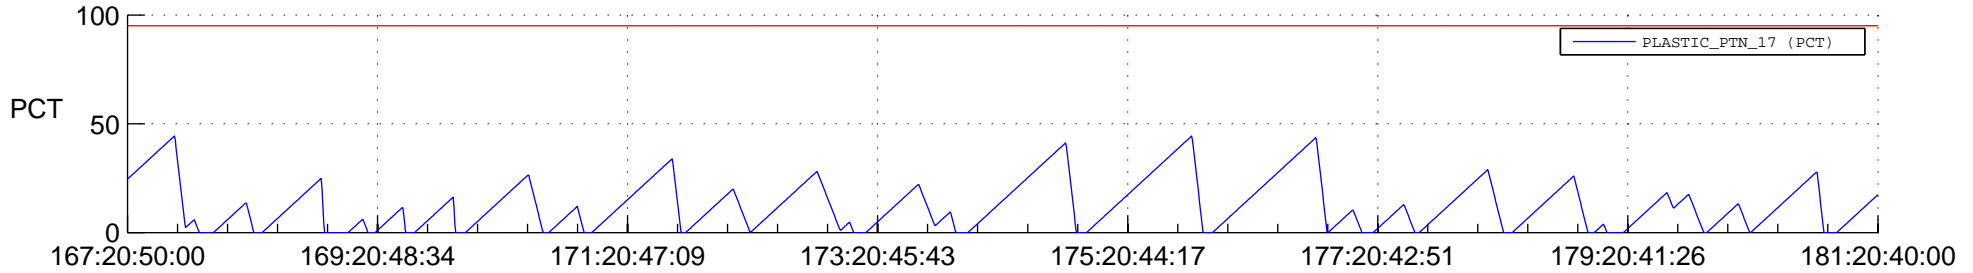

STEREO BEHIND SSR PCT Full Prediction

SWAVES_Percent_Full_Prediction

IMPACT_Percent_Full_Prediction

PLASTIC_Percent_Full_Prediction

Spacecraft_DownLink_Rate

Ground Time (2012:167:20:50:00.000 -2012:181:20:40:00.000)