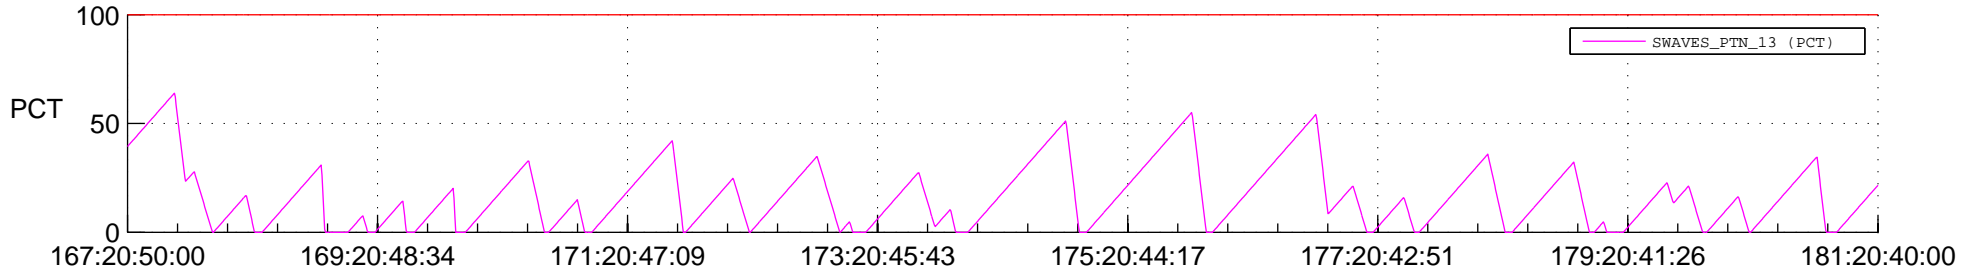

STEREO BEHIND SSR PCT Full Prediction

SWAVES_Percent_Full_Prediction

IMPACT_Percent_Full_Prediction

PLASTIC_Percent_Full_Prediction

Spacecraft_DownLink_Rate

Ground Time (2012:167:20:50:00.000 -2012:181:20:40:00.000)