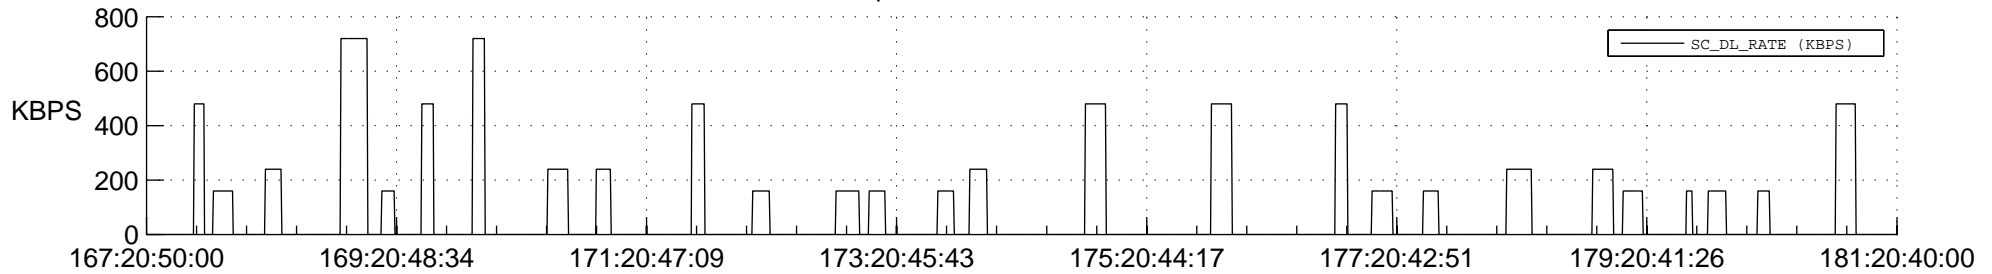

STEREO BEHIND SSR PCT Full Prediction

SWAVES_Percent_Full_Prediction

IMPACT_Percent_Full_Prediction

PLASTIC_Percent_Full_Prediction

Spacecraft_DownLink_Rate

Ground Time (2012:167:20:50:00.000 -2012:181:20:40:00.000)