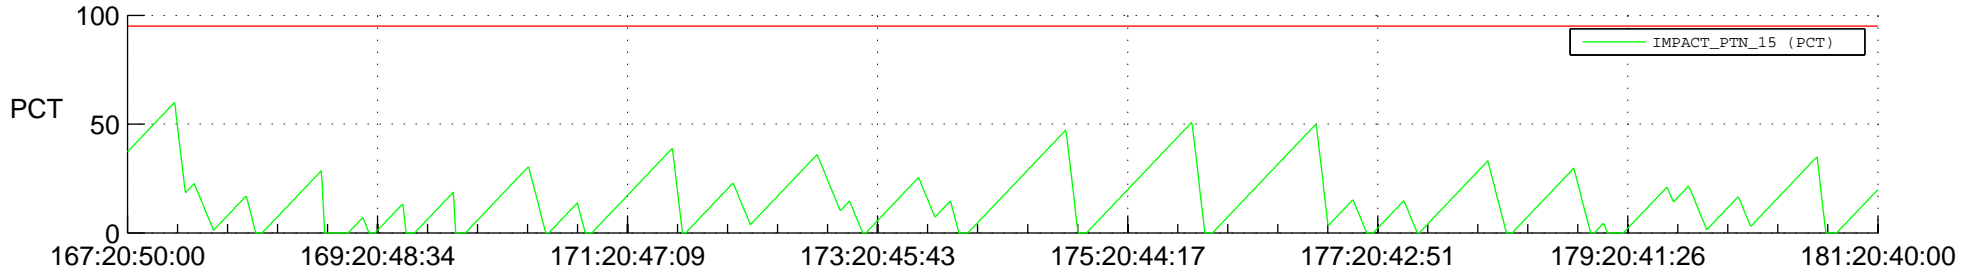

STEREO BEHIND SSR PCT Full Prediction

SWAVES_Percent_Full_Prediction

IMPACT_Percent_Full_Prediction

PLASTIC_Percent_Full_Prediction

Spacecraft_DownLink_Rate

Ground Time (2012:167:20:50:00.000 -2012:181:20:40:00.000)