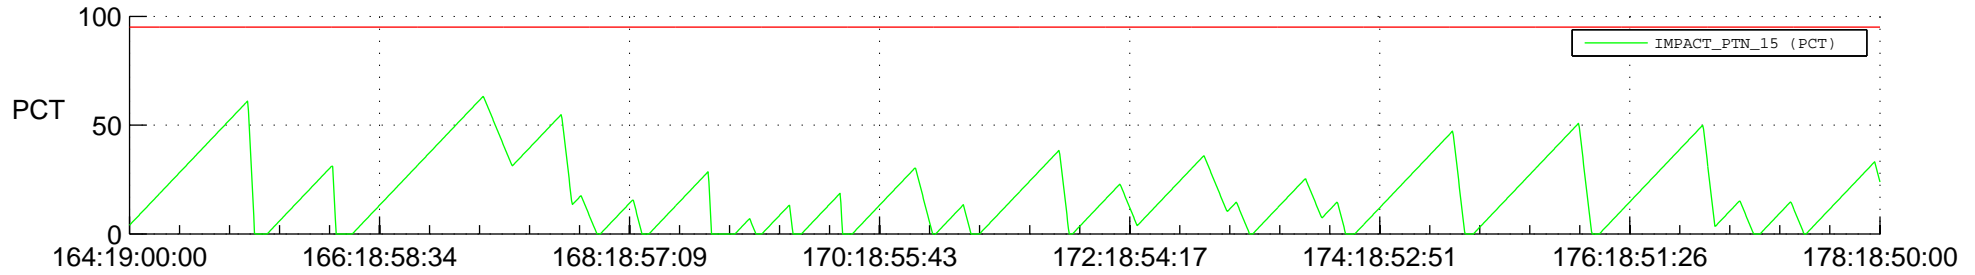

STEREO BEHIND SSR PCT Full Prediction

SWAVES_Percent_Full_Prediction

IMPACT_Percent_Full_Prediction

PLASTIC_Percent_Full_Prediction

Spacecraft_DownLink_Rate