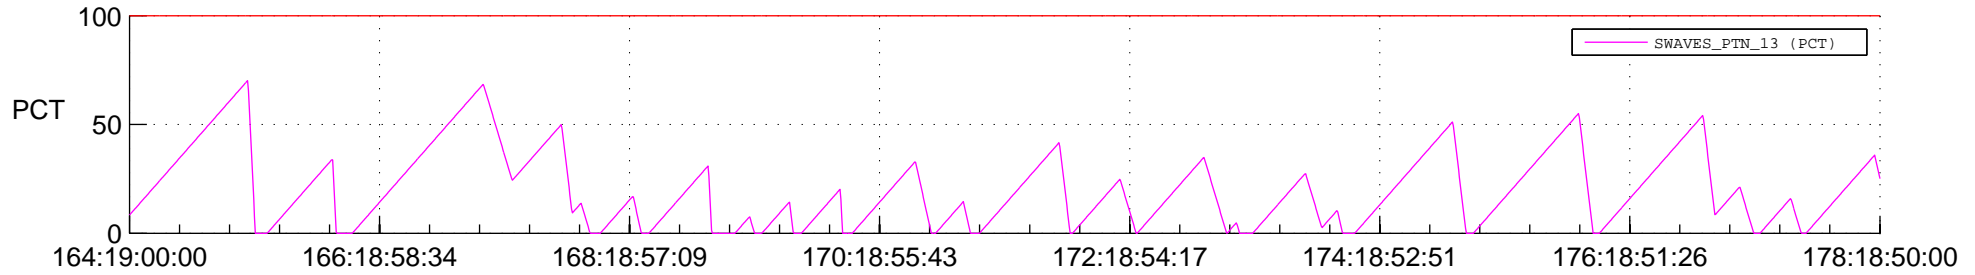

STEREO BEHIND SSR PCT Full Prediction

SWAVES_Percent_Full_Prediction

IMPACT_Percent_Full_Prediction

PLASTIC_Percent_Full_Prediction

Spacecraft_DownLink_Rate