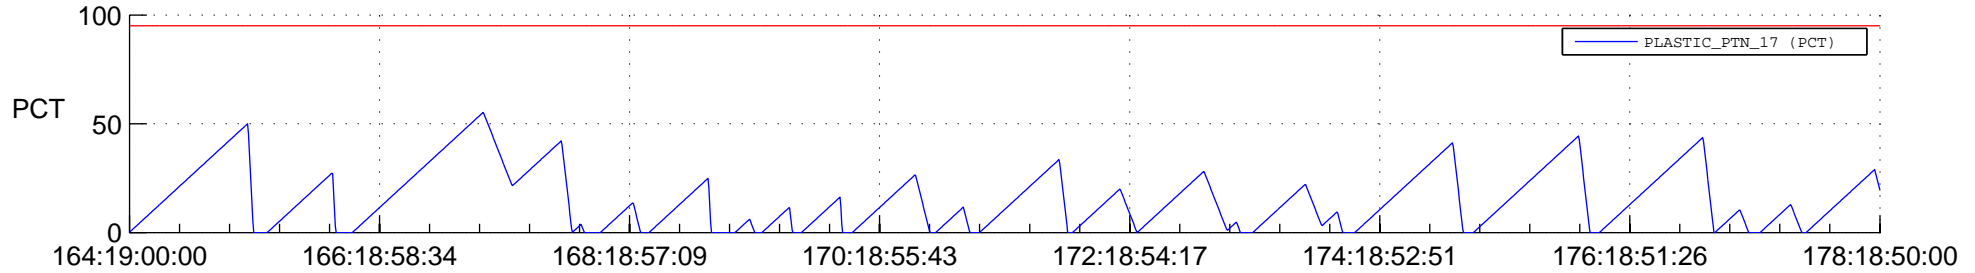

STEREO BEHIND SSR PCT Full Prediction

SWAVES_Percent_Full_Prediction

IMPACT_Percent_Full_Prediction

PLASTIC_Percent_Full_Prediction

Spacecraft_DownLink_Rate